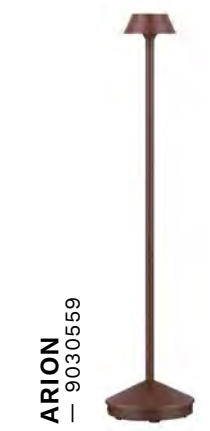

—
D: 11
H: 50 cm

LED IP65 WARM WHITE DIMMER INCL. ⚡

ARION
— 9030559

Corten Die-Casting
Aluminium & Frost
Polycarbonate
LED · 4 Watt
220-240 Vac
187Lm · 3000K
IP65

—
D: 11
H: 50 cm

LED IP65 WARM WHITE DIMMER INCL. ⚡