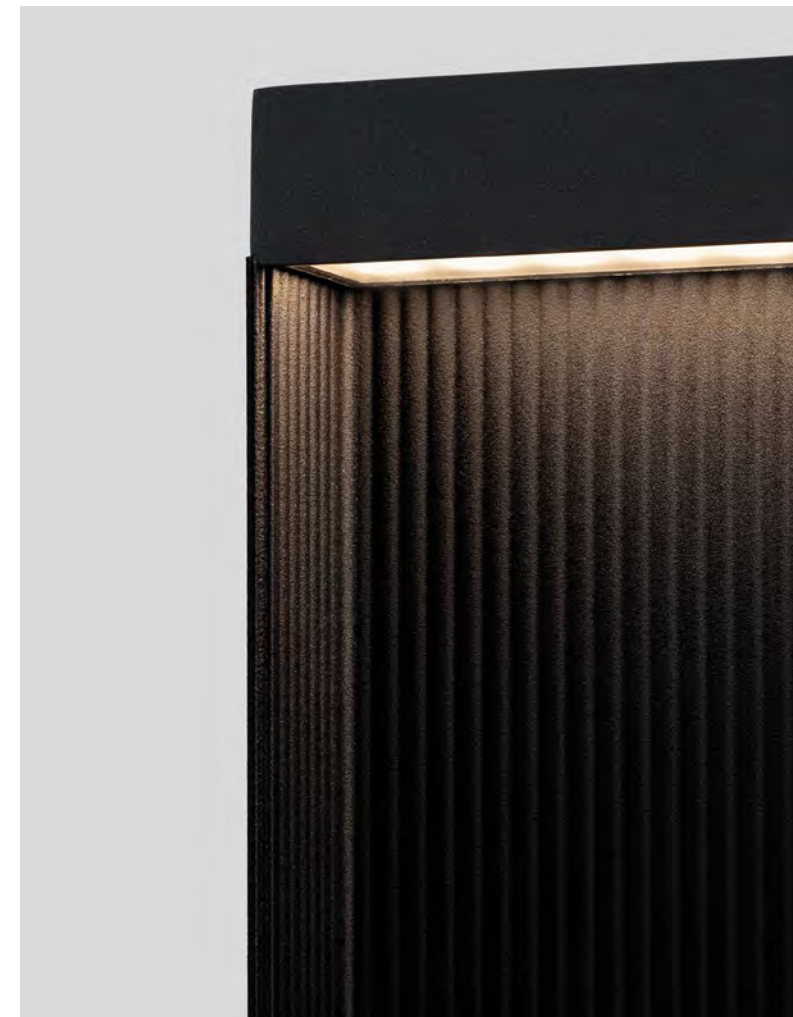

ALLEY
— 9136424

ALLEY
— 9136422