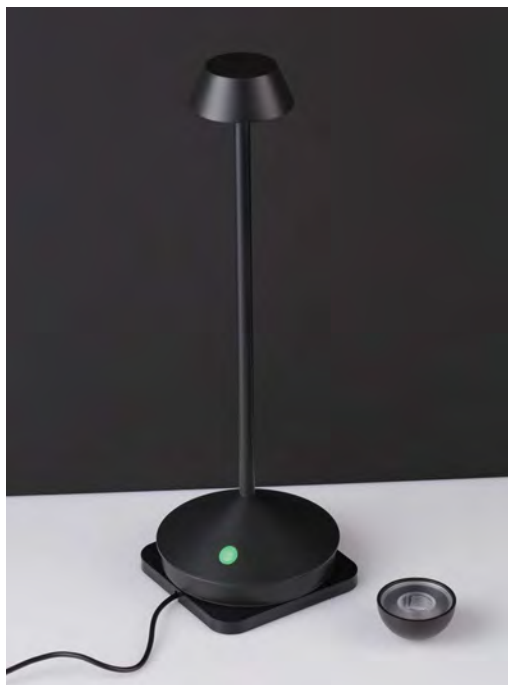

—
D: 12
H: 28.5 cm

LUMO
— 9030621

[Touch Dimmable]
Olive Green
Die-Casting
Aluminium & Frost
Polycarbonate
LED · 2 Watt
3.7 Vdc · 120Lm
3000K · IP54
Switch on/off
USB wire

—
D: 12
H: 28.5 cm

**CHARGING
BASE**
— 9030622