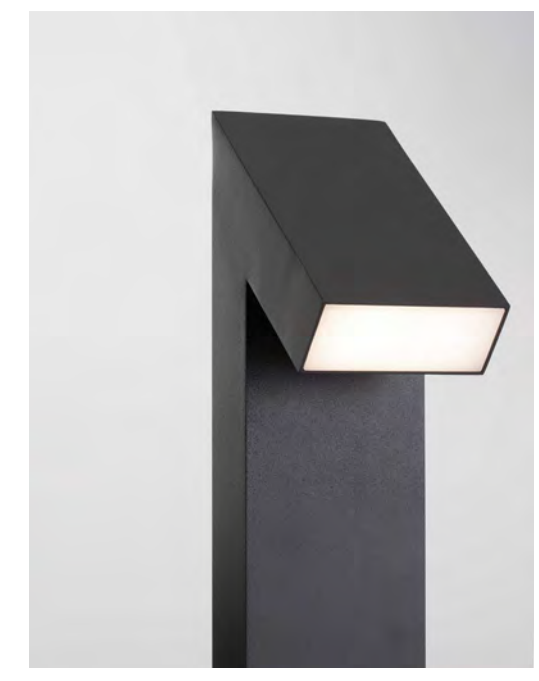

BRIGITTA
— 9020931

Sandy Black
Aluminium
& Anti-Glare
Acrylic Diffuser
LED · 6 Watt
100-240 Vac
515Lm · 3000K
IP65
—
L: 12
W: 8.3
H: 20.8 cm

BRIGITTA
— 9020930

Sandy Black
Aluminium
& Anti-Glare
Acrylic Diffuser
LED · 6 Watt
100-240 Vac
515Lm · 3000K
IP65
—
L: 12
W: 15.5
H: 40 cm

BRIGITTA
— 9020929

Sandy Black
Aluminium
& Anti-Glare
Acrylic Diffuser
LED · 6 Watt
100-240 Vac
515Lm · 3000K
IP65
—
L: 12
W: 13.7
H: 60 cm

BRIGITTA
— 9020931

Sandy Black
Aluminium
& Anti-Glare
Acrylic Diffuser
LED · 6 Watt
100-240 Vac
515Lm · 3000K
IP65
—
L: 12
W: 15.5
H: 80 cm