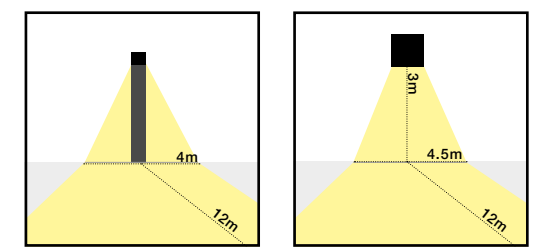

L: 13
W: 15
H: 50 cm

ROB
— 9136429

ROB

— 9136430

Sandy Black
Aluminium
& Glass
LED · 13 Watt
220-240 Vac
757Lm · 3000K
IP65
Beam angle 20°

L: 13
W: 15
H: 90 cm

ROB
— 9136430

Special Reflector: Light up to 12m