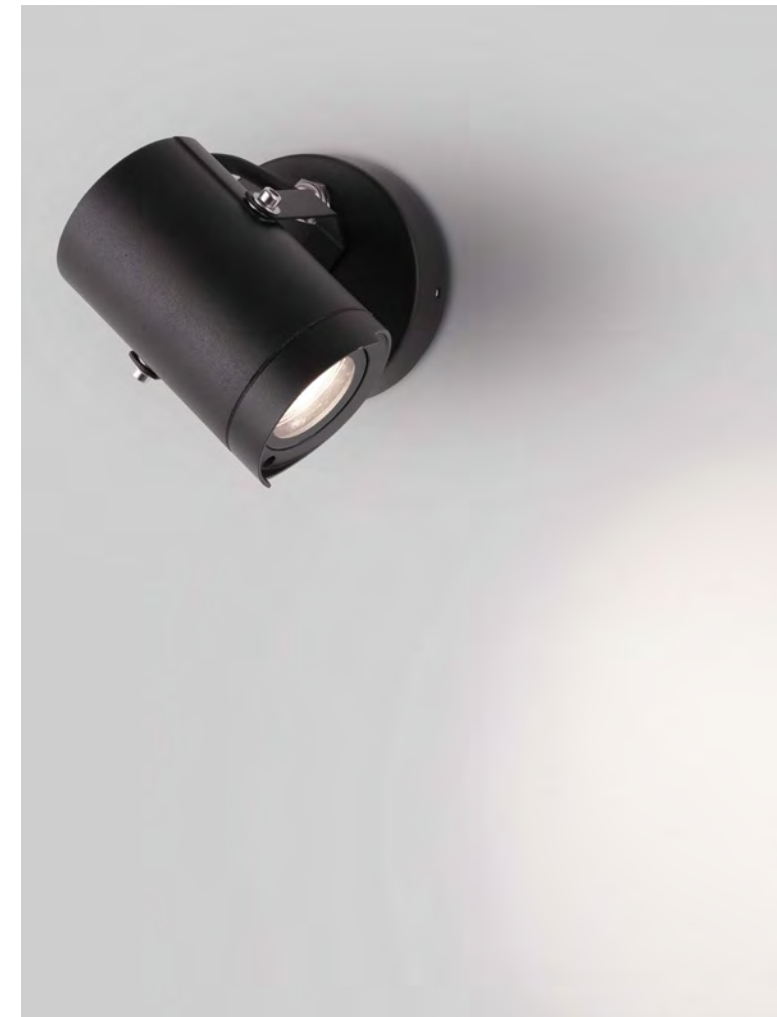

STAKE
— 9271432

Dark Anthracite
Aluminium & Glass
LED · 5 Watt
100-240 Vac
378Lm · 3000K
IP65

Beam angle 21°

—
D: 5
W: 9
H: 33 cm

STAKE
— 9271492

Dark Anthracite
Aluminium & Glass
LED · 10 Watt
100-240 Vac
742Lm · 3000K
IP65

Beam angle 24°

—
D: 6.5
W: 11
H: 35 cm

STAKE
— 9971455

Dark Anthracite
Aluminium & Glass
LED · 5 Watt
100-240 Vac
378Lm · 3000K
IP65

Beam angle 21°

—
D: 5
W: 7
H: 45 cm

KIMIKO
— 9026126

Dark Anthracite
Aluminium & Glass
LED · GU10 · 1x10 Watt
100-240 Vac
IP54

BULB EXCLUDED

—
D: 7
H: 12.5 cm

KIMIKO
— 9026127

Dark Anthracite
Aluminium & Glass
LED · GU10 · 1x10 Watt
100-240 Vac
IP54

BULB EXCLUDED

—
D: 7
W: 12.5
H: 21 cm

VIDA
— 9026128

Dark Anthracite
Aluminium & Glass
LED · GU10 · 1x10 Watt
100-240 Vac
IP65

BULB EXCLUDED

—
D: 7
W: 9.5
H: 21 cm