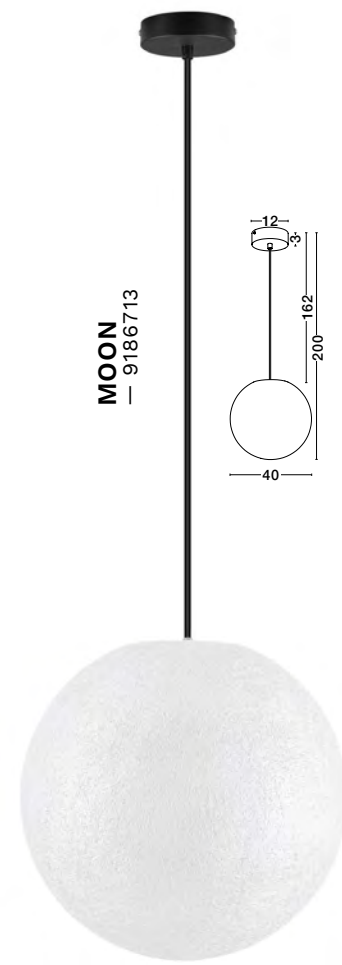

MOON
— 9186712

MOON
— 9186712

White Fiber Resin,
Black Canopy
& Black Cable
LED · E27 · 1x12 Watt
100-240 Vac
IP65

BULB EXCLUDED

—
D: 50
H: 200 cm