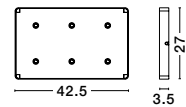

Charging Base for six products
Combine with codes:
9030617, 9030618, 9030619,
9030620, 9030621

L: 42.5 W: 27 H: 3.5 cm