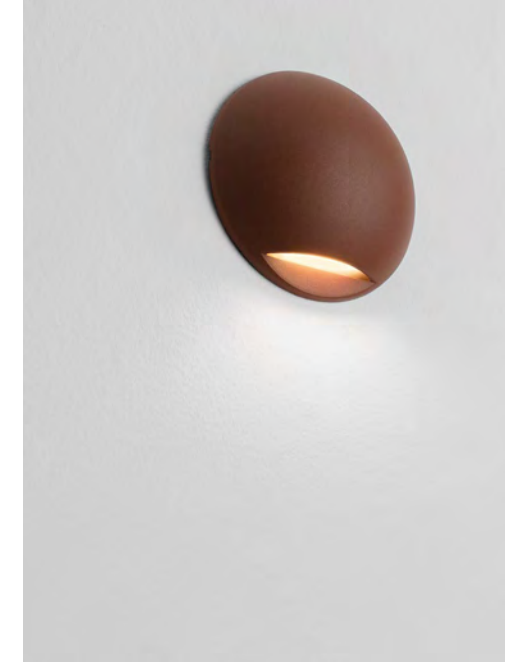

PASSO
— 9136410

Sandy Black
Aluminium
& Polycarbonate
LED · 3 Watt
220-240 Vac
130Lm · 3000K
IP65
Light down
—
D: 12
W: 4 cm

PASSO
— 9136410

PASSO
— 9136413

PASSO
— 9136413

Sandy Black
Aluminium
& Polycarbonate
LED · 4 Watt
220-240 Vac
186Lm · 3000K
IP65
Light up & down
—
D: 12
W: 4 cm

PASSO
— 9136411

Sandy White
Aluminium
& Polycarbonate
LED · 3 Watt
220-240 Vac
130Lm · 3000K
IP65
Light down
—
D: 12
W: 4 cm

PASSO
— 9136411

PASSO
— 9136414

PASSO
— 9136414

Sandy White
Aluminium
& Polycarbonate
LED · 4 Watt
220-240 Vac
186Lm · 3000K
IP65
Light up & down
—
D: 12
W: 4 cm

PASSO
— 9136412

Corten
Aluminium
& Polycarbonate
LED · 3 Watt
220-240 Vac
130Lm · 3000K
IP65
Light down
—
D: 12
W: 4 cm

PASSO
— 9136412

PASSO
— 9136415

PASSO
— 9136415

Corten
Aluminium
& Polycarbonate
LED · 4 Watt
220-240 Vac
186Lm · 3000K
IP65
Light up & down
—
D: 12
W: 4 cm