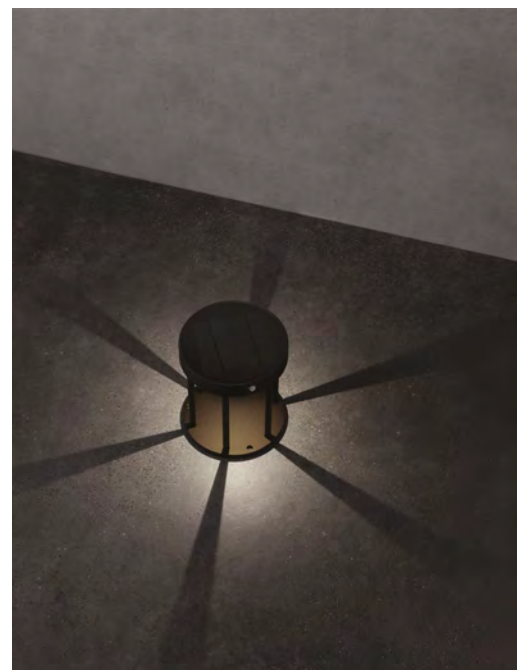

SOLAR LIGHT
MOTION SENSOR

AIGO
— 9030580

AIGO
— 9030582

AIGO
— 9030581