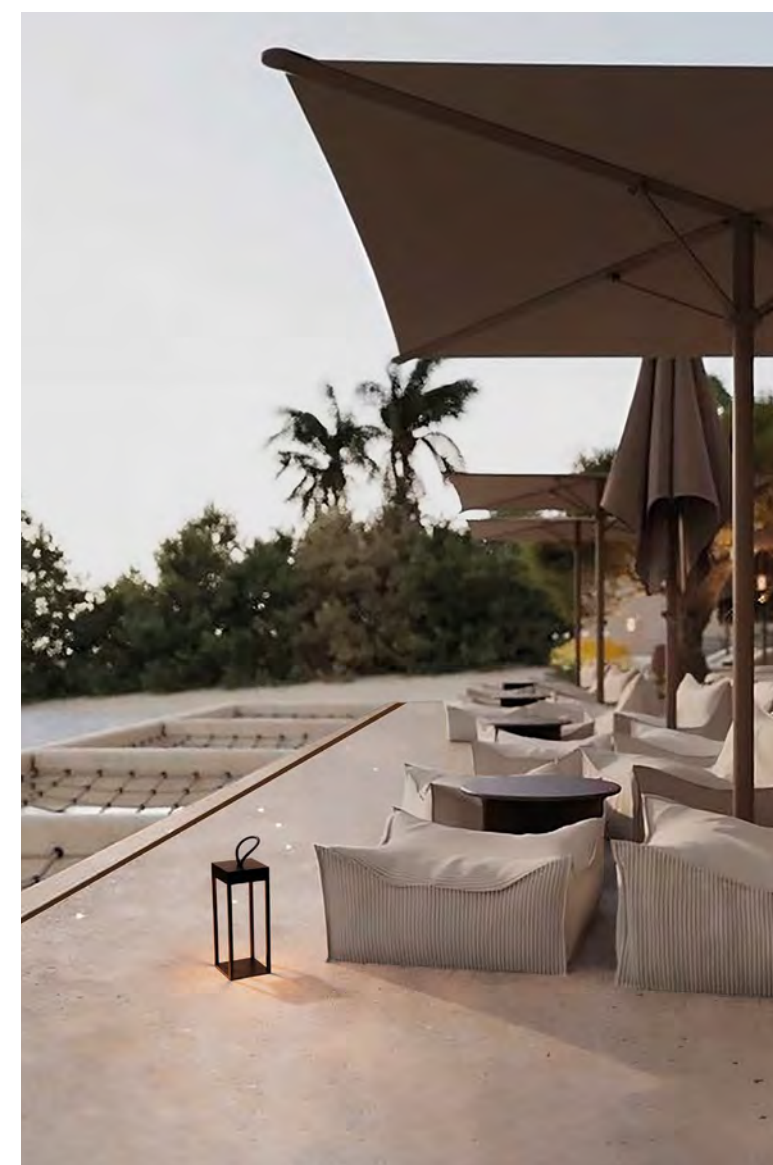

CHARGING TIME

Solar	USB Type-C
19 Hrs	5 Hrs

- The two modes can be switched:
  1) Basic mode: touch switch, working time: 10-120 hrs
  2) Twilight sensor mode: automatically light up at night