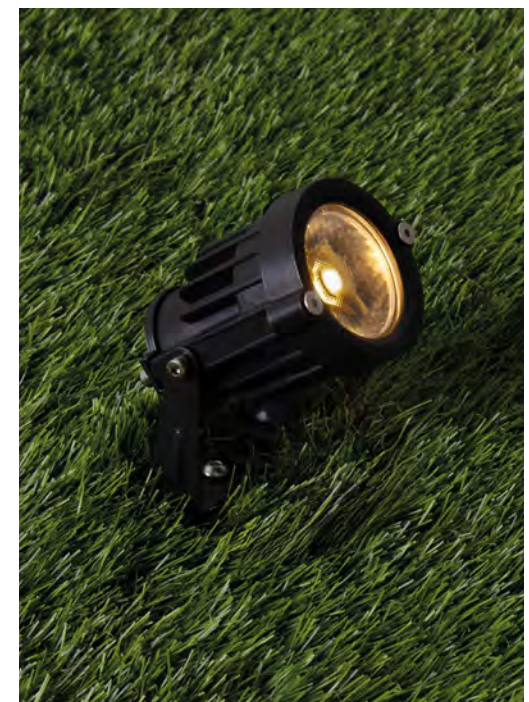

QUICK

— 9844057

Sandy Black
Aluminium
LED · 7 Watt
220-240 Vac
398Lm · 2700K
IP65

Included plastic
spike (+19 cm)

D: 6.5
H: 11 cm

QUICK

— 9844058

Sandy Black
Aluminium
LED · 10 Watt
220-240 Vac
697Lm · 2700K
IP65

Included plastic
spike (+19 cm)

D: 6.5
H: 11 cm

QUICK

— 9844059

Sandy Black
Aluminium
LED · 13 Watt
220-240 Vac
1160Lm · 2700K
IP65

Included plastic
spike (+19 cm)

D: 8
H: 14 cm

CALIX

— 9172870

Sandy Black
Aluminium
& Glass
LED · 3 Watt
220-240 Vac
273Lm · 3000K
IP65

D: 4
W: 7.3
H: 22.5 cm