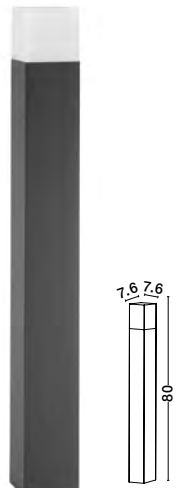

STICK
— 71371101

STICK
— 713412