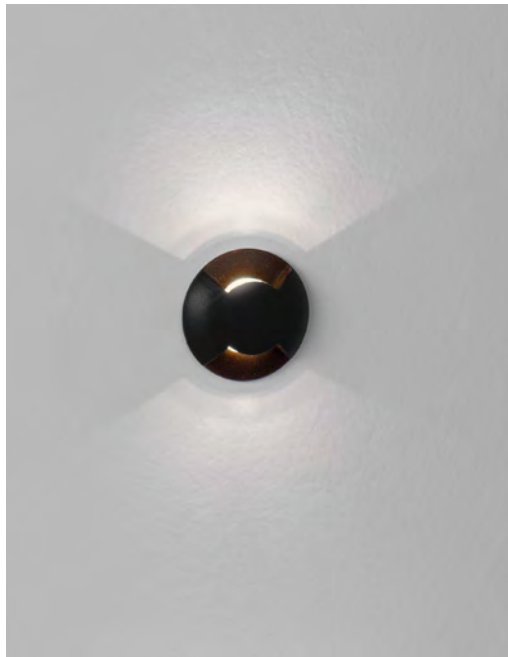

COMPO
— 9019215

Sandy White
Polycarbonate
LED · 1 Watt
220-240 Vac
17Lm · 3000K
IP67

—
D: 5
W: 9 cm
Cut Out: 4.3 cm

COMPO
— 9019216

Sandy Black
Polycarbonate
LED · 1 Watt
220-240 Vac
17Lm · 3000K
IP67

—
D: 5
W: 9 cm
Cut Out: 4.3 cm

ERIS
— 9019217

Sandy Black
Aluminium
LED · 1 Watt
220-240 Vac
24Lm · 3000K
IP67

Light down

—
D: 6
W: 5.4 cm
Cut Out: 4.3 cm

ERIS
— 9019218

Sandy Black
Aluminium
LED · 1 Watt
220-240 Vac
26Lm · 3000K
IP67

Light up & down

—
D: 6
W: 5.4 cm
Cut Out: 4.3 cm

IKO
— 9019219

Sandy White
Polycarbonate
LED · 1 Watt
220-240 Vac
40Lm · 3000K
IP67

Light down

—
L: 5.5
W: 9
H: 5.5 cm
Cut Out: 4.3 cm

IKO
— 9019220

Sandy Black
Polycarbonate
LED · 1 Watt
220-240 Vac
40Lm · 3000K
IP67

Light down

—
L: 5.5
W: 9
H: 5.5 cm
Cut Out: 4.3 cm

IKO
— 9019221

Sandy White
Polycarbonate
LED · 1 Watt
220-240 Vac
45Lm · 3000K
IP67

Light up & down

—
L: 5.5
W: 9
H: 5.5 cm
Cut Out: 4.3 cm

IKO
— 9019222

Sandy Black
Polycarbonate
LED · 1 Watt
220-240 Vac
45Lm · 3000K
IP67

Light up & down

—
L: 5.5
W: 9
H: 5.5 cm
Cut Out: 4.3 cm