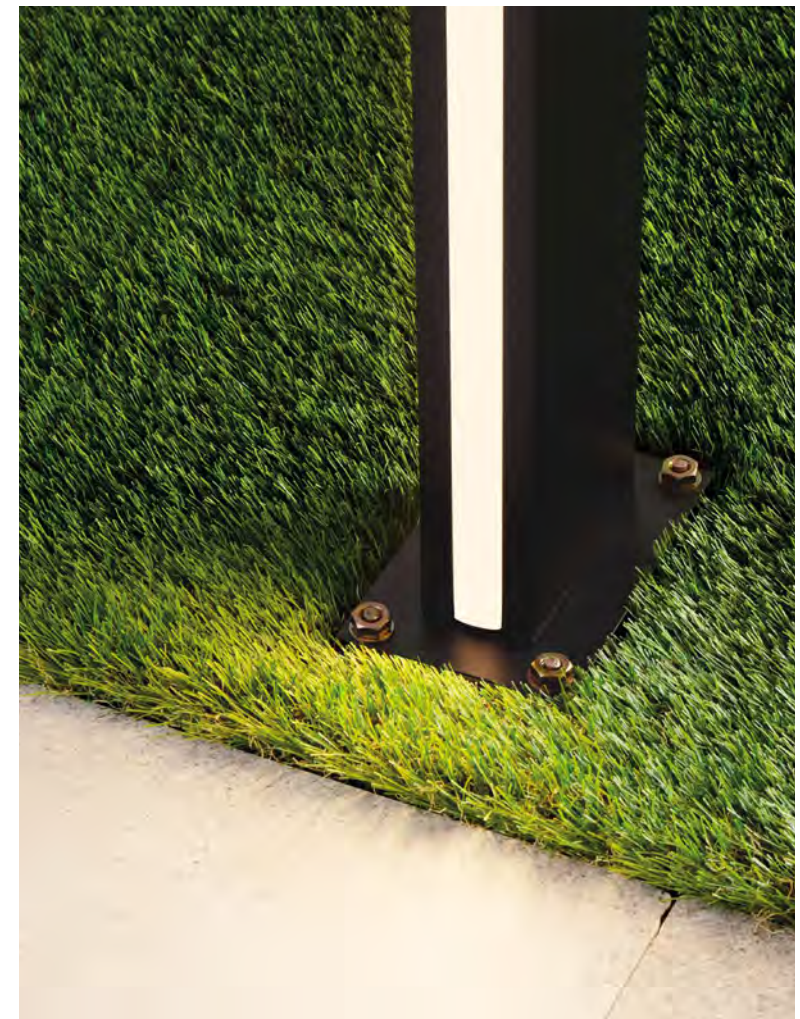

SASSO
— 9030856

Dark Anthracite
Aluminium
& Polycarbonate
LED · 22 Watt
220-240 Vac
818Lm · 3000K
IP54

Light front

L: 15
W: 9.5
H: 170 cm

SASSO
— 9030855

Dark Anthracite
Aluminium
& Polycarbonate
LED · 22 Watt
220-240 Vac
756Lm · 3000K
IP54

Light front

L: 15
W: 9.5
H: 120 cm

SASSO
— 9026125

Dark Anthracite
Aluminium
& Polycarbonate
LED · 12 Watt
220-240 Vac
601Lm · 3000K
IP54

Light front

L: 15
W: 9.5
H: 70 cm

SASSO
— 9030854

Dark Anthracite
Aluminium
& Polycarbonate
LED · 9 Watt
220-240 Vac
374Lm · 3000K
IP54

Light front

L: 15
W: 9.5
H: 40 cm