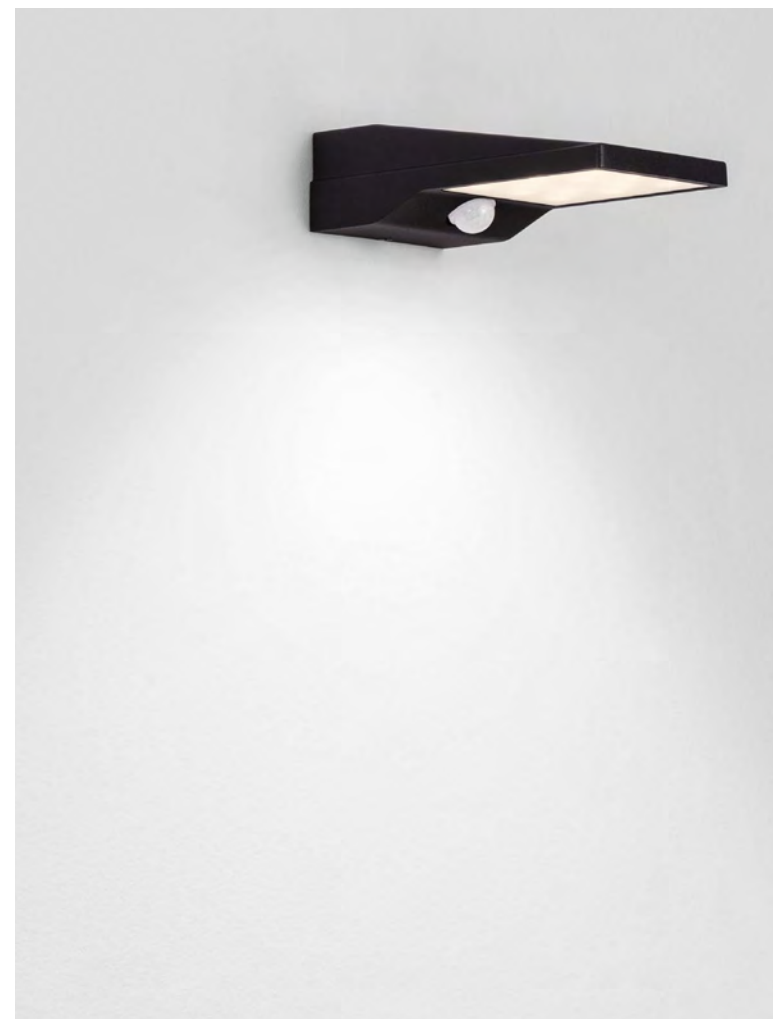

L: 13
W: 15
H: 50 cm

ROB
— 9136429

ROB

— 9136430

Sandy Black
Aluminium
& Glass
LED · 13 Watt
220-240 Vac
757Lm · 3000K
IP65
Beam angle 20°

L: 13
W: 15
H: 90 cm

ROB
— 9136430

Special Reflector: Light up to 12m