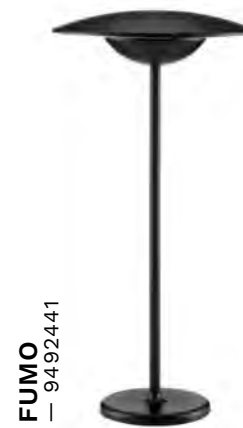

WORKING TIME		Charge: 4.5 hrs
100% of light	5% of light	
7-8 Hrs	280 Hrs	

FUMO
— 9002863

FUMO
— 9002864

FUMO
— 9492441

WORKING TIME			Charge: 7-10 hrs
100% of light	40% of light	10% of light	
4 Hrs	10 Hrs	50 Hrs	