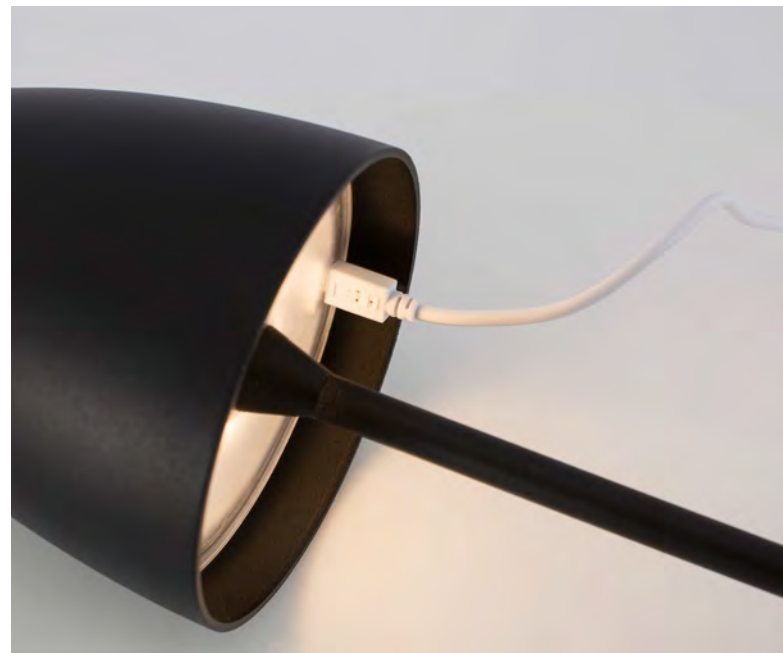

—
D: 8
H: 30 cm

ADAPTOR
— 9223410

White adaptor 5V 2A

ADAPTOR
— 9223409

Black adaptor 5V 2A

WORKING TIME		Charge: 7-8 hrs
100% of light	8-9 Hrs	5% of light
		280 Hrs

COLT
— 9223997

COLT
— 9223998