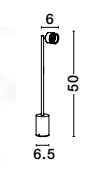

SENTO
— 9030851