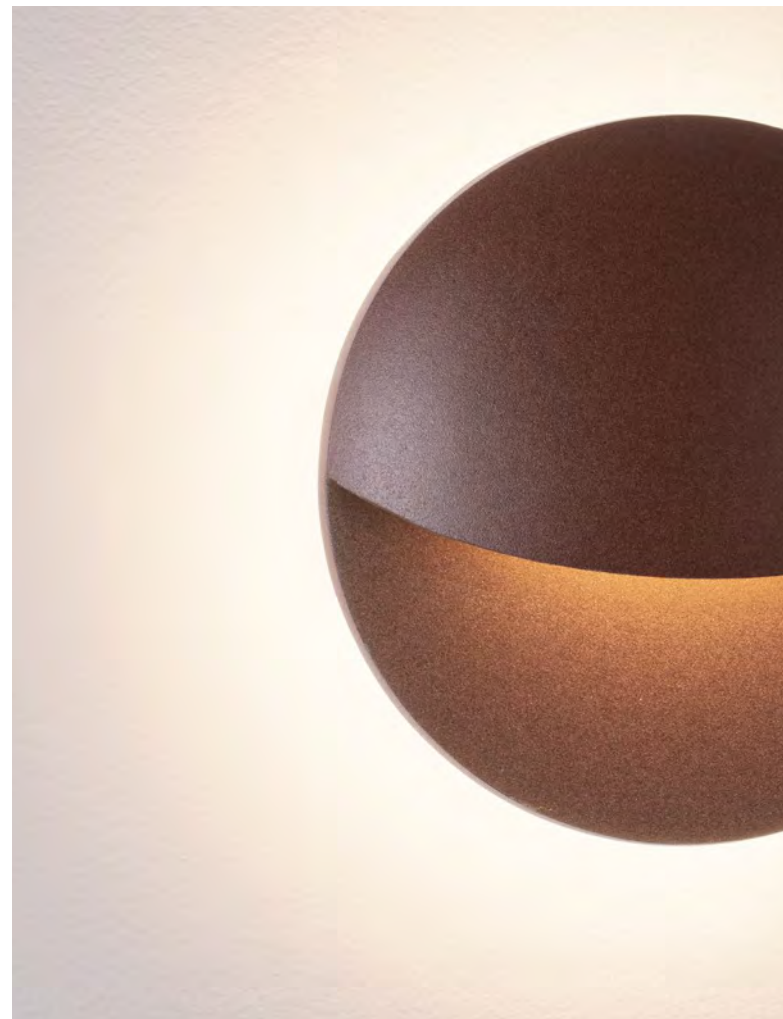

[Touch Dimmable]
Dark Anthracite
Die-Casting
Aluminium & Frost
Polycarbonate
LED · 2 Watt
3.7 Vdc · 181Lm
3000K · IP54
Switch on/off
USB wire

—
D: 11,5
H: 115 cm

PERSEA
— 9030625

Step Lights

Our step lights enhance safety and style, illuminating stairs and pathways with a subtle, effective glow. Perfect for creating secure and visually appealing spaces, they combine functionality with elegant design