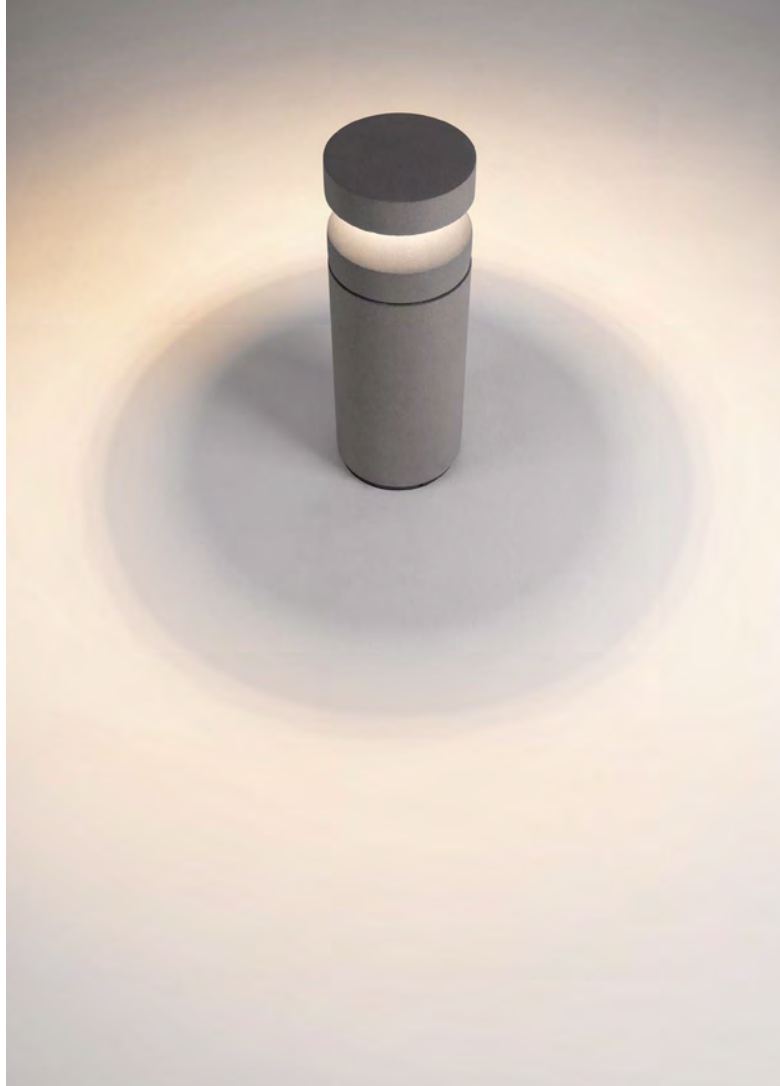

NAVY
— 9540225

Gray Cement
LED · 20 Watt
220-240 Vac
1018Lm · 3000K
IP65

D: 19.2
H: 54.5 cm

NAVY
— 9540226

Gray Cement
LED · 20 Watt
220-240 Vac
1018Lm · 3000K
IP65

D: 19.2
H: 99.5 cm