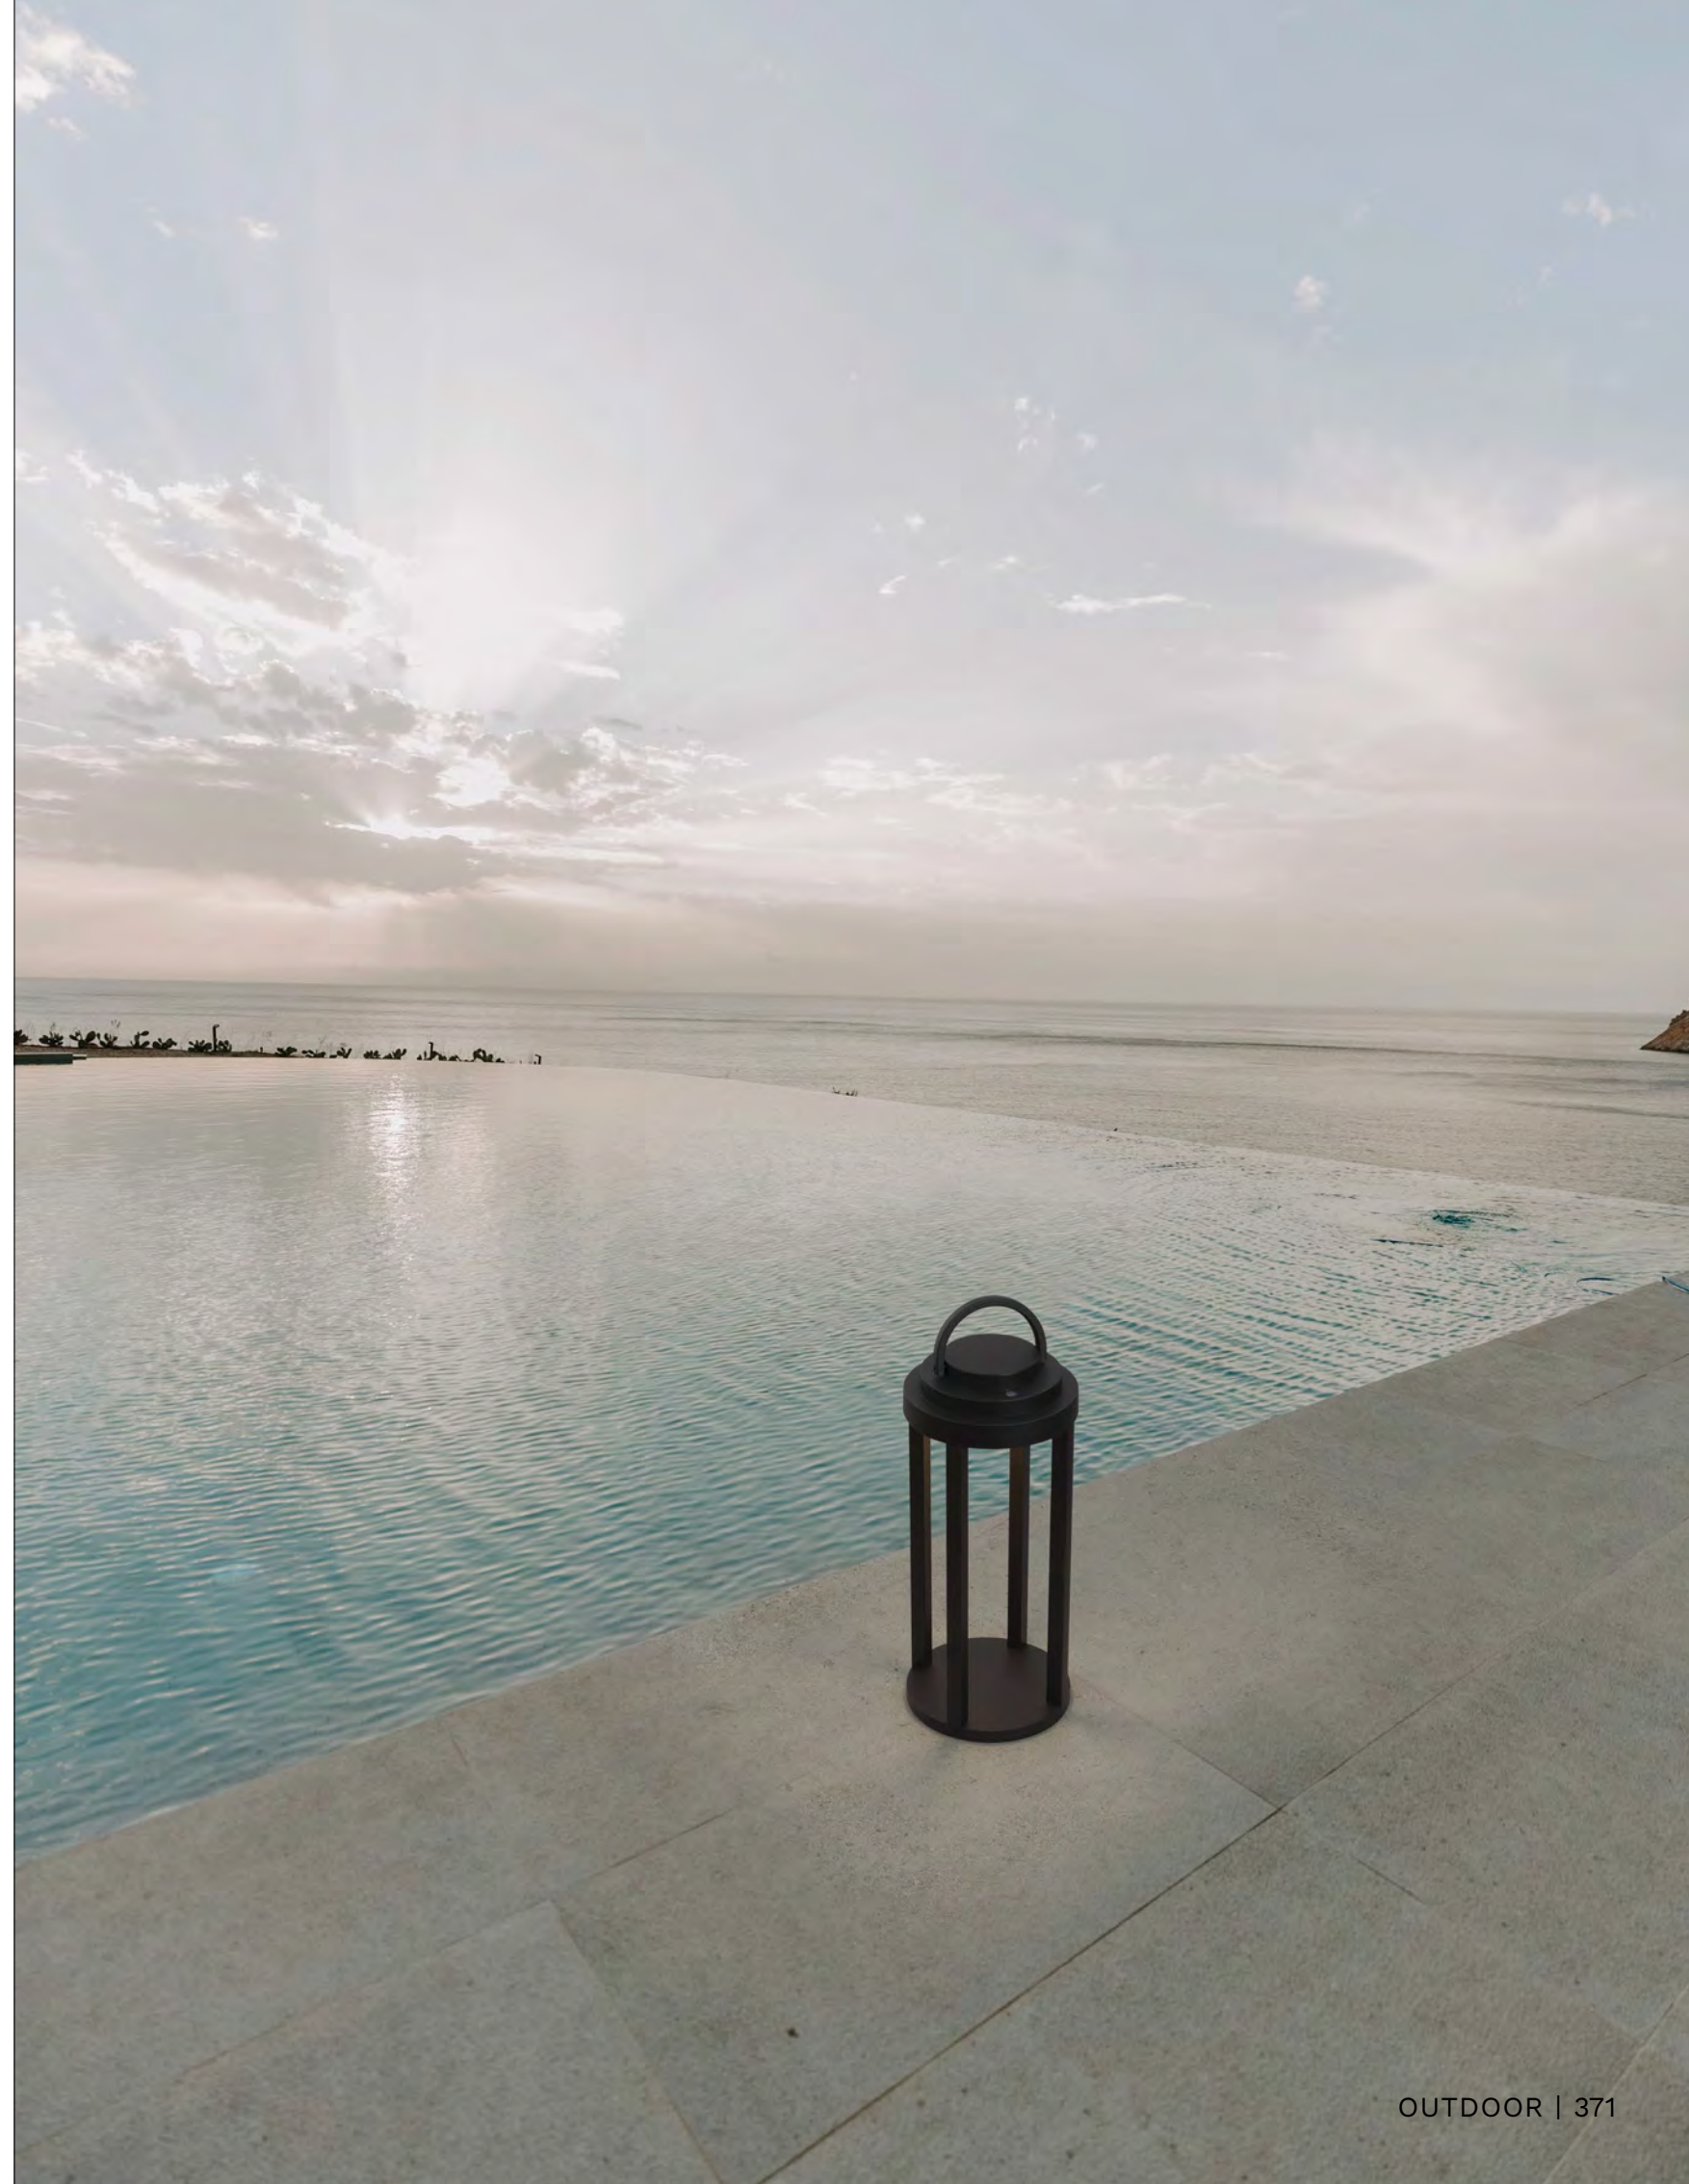

FIGI
— 9923500

[Touch Dimmable]
Dark Anthracite
Die-Casting
Aluminium
LED · 2 Watt
3.7 Vdc · 271Lm
3000K · IP65
Switch on/off
USB wire

—
L: 14.5
W: 14.5
H: 50 cm