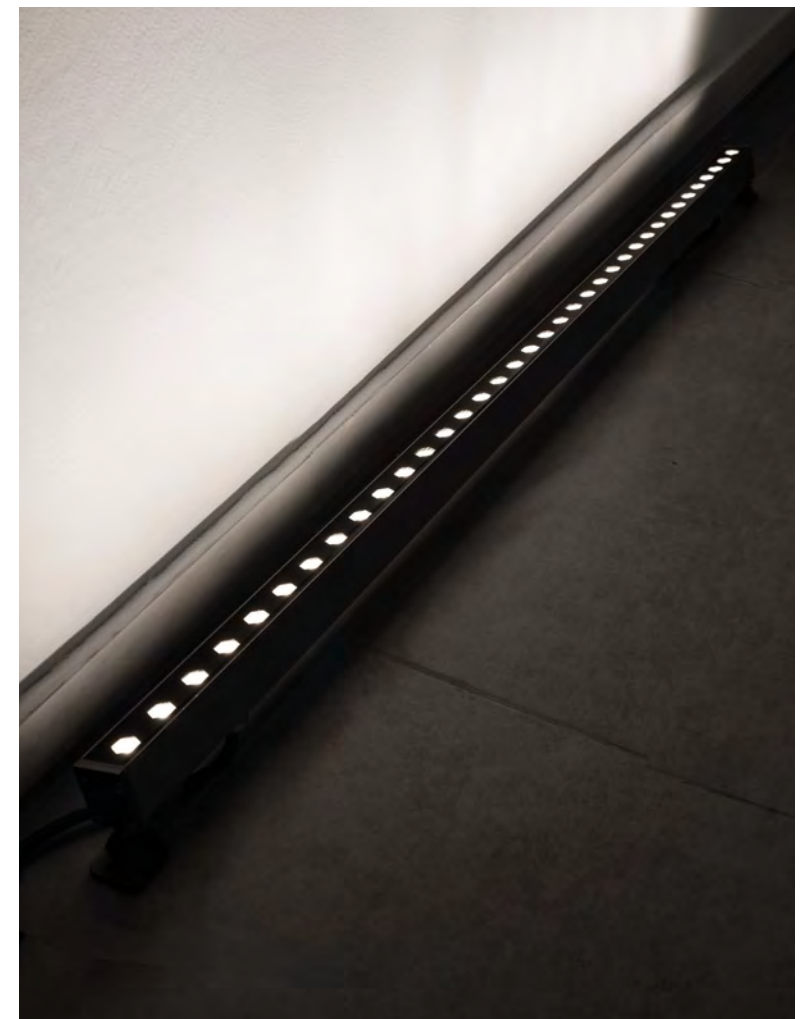

WALL WASHER
— 9011102

Wall Washer Satin
Nickel Aluminium
& Glass
LED Chip Philips
24Vdc · 15 Watt
746Lm · 3000K
IP67
—
L: 100
W: 2.5
H: 3.5 cm

Compatible with:
Multiple luminaires,
parallel 24Vdc connection:

9840106
Led Driver
75W · IP67 · 24Vdc

9840107
Led Driver
100W · IP67 · 24Vdc

9840108
Led Driver
150W · IP67 · 24Vdc

9840109
Led Driver
200W · IP67 · 24Vdc