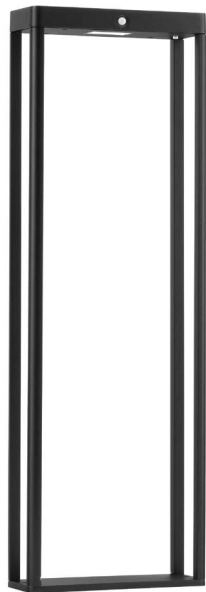

COSMIC
— 9030591

BERNI
— 9030565

BERNI
— 9030566

BERNI
— 9030567

BERNI
— 9030565

Dark Anthracite
Die-Casting
Aluminium
& Clear Glass
LED · 2 Watt
3.7 Vdc · 88Lm
3000K · IP65
Solar light
With motion sensor
—
L: 23
W: 8.6
H: 15.5 cm