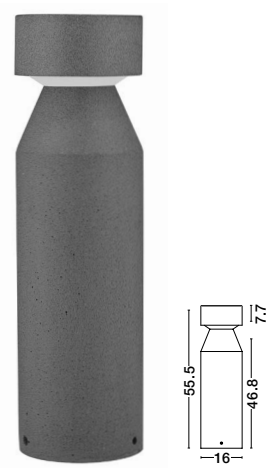

LUA
— 9186186