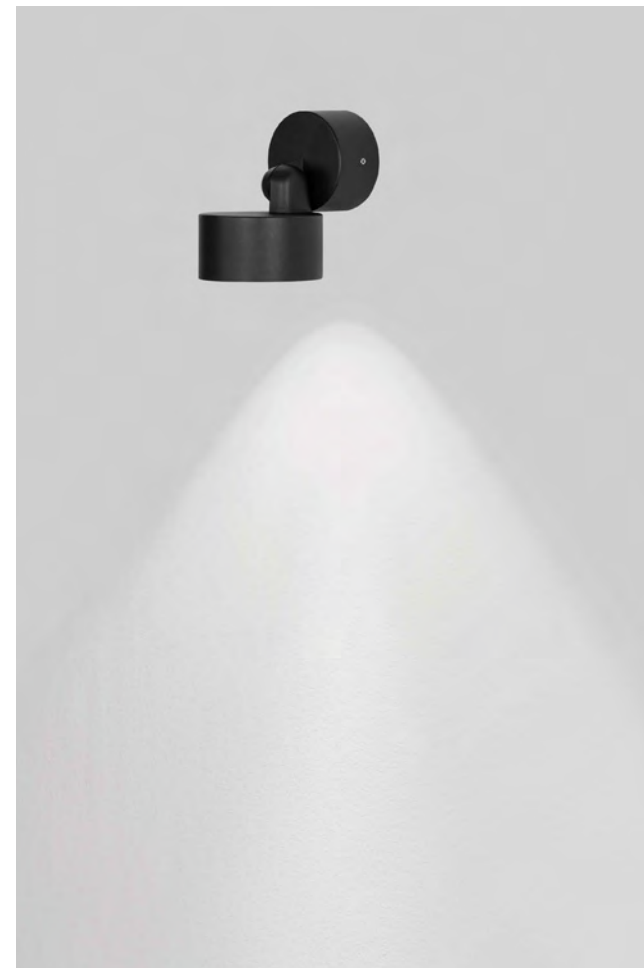

BETA
— 9030800

Sandy Black
Aluminium
& Glass Diffuser
LED · 8 Watt
220-240 Vac
684Lm · 3000K
IP54
Light down

D: 9
W: 11
H: 6.8 cm

BETA
— 9030801

Sandy Black
Aluminium
& Glass Diffuser
LED · 13 Watt
220-240 Vac
1253Lm · 3000K
IP54
Light up & down

D: 9
W: 11
H: 6.8 cm

NUS
— 9200201

Sandy Black
Die-Casting
Aluminium
& Acrylic Diffuser
LED · 4 Watt
100-240 Vac
400Lm · 3000K
IP54
Light down

L: 13.2
W: 9
H: 6.9 cm

NUS
— 9200202

Sandy Black
Die-Casting
Aluminium
& Acrylic Diffuser
LED · 2x4 Watt
100-240 Vac
943Lm · 3000K
IP54
Light up & down

L: 13.2
W: 9
H: 7.8 cm

DARF
— 9925665

Sandy Black
Aluminium
& ABS Diffuser
LED · 5 Watt
100-240 Vac
420Lm · 3000K
IP65
Light down

D: 9.5
W: 10.5
H: 8.5 cm

DARF
— 9925666

Sandy Black
Aluminium
& ABS Diffuser
LED · 2x5 Watt
100-240 Vac
840Lm · 3000K
IP65
Light up & down

D: 9.5
W: 10.5
H: 13 cm

HELMET
— 9971468

Dark Anthracite
Aluminium
& Glass
LED · 5 Watt
220-240 Vac
321Lm · 3000K
IP65
Beam angle 13°

D: 7.5
H: 13 cm

HELMET
— 9971469

Dark Anthracite
Aluminium
& Glass
LED · 10 Watt
220-240 Vac
831Lm · 3000K
IP65
Beam angle 20°

D: 9
H: 13.5 cm

FOCUS
— 752470

Dark Gray
Aluminium
& Glass
LED · 6 Watt
220-240 Vac
420Lm · 3000K
IP54
Beam angle 44°

L: 8.5
W: 14
H: 12 cm

OVI
— 9136182

Sandy Black
Aluminium
& Glass Diffuser
LED · GU10 · 1x10 Watt
100-240 Vac
IP54
Light down
BULB EXCLUDED

D: 10
W: 11
H: 9 cm