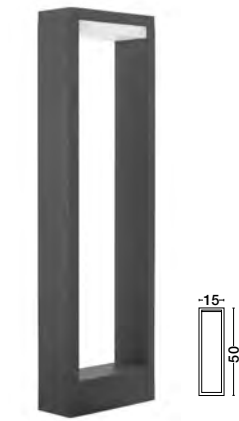

BLISS
— 819503