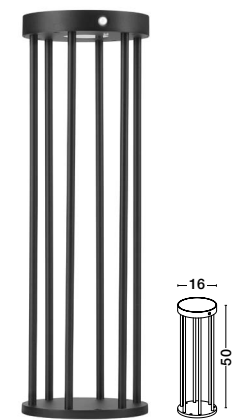

SOLAR LIGHT
MOTION SENSOR

AIGO
— 9030580

AIGO
— 9030582

AIGO
— 9030581