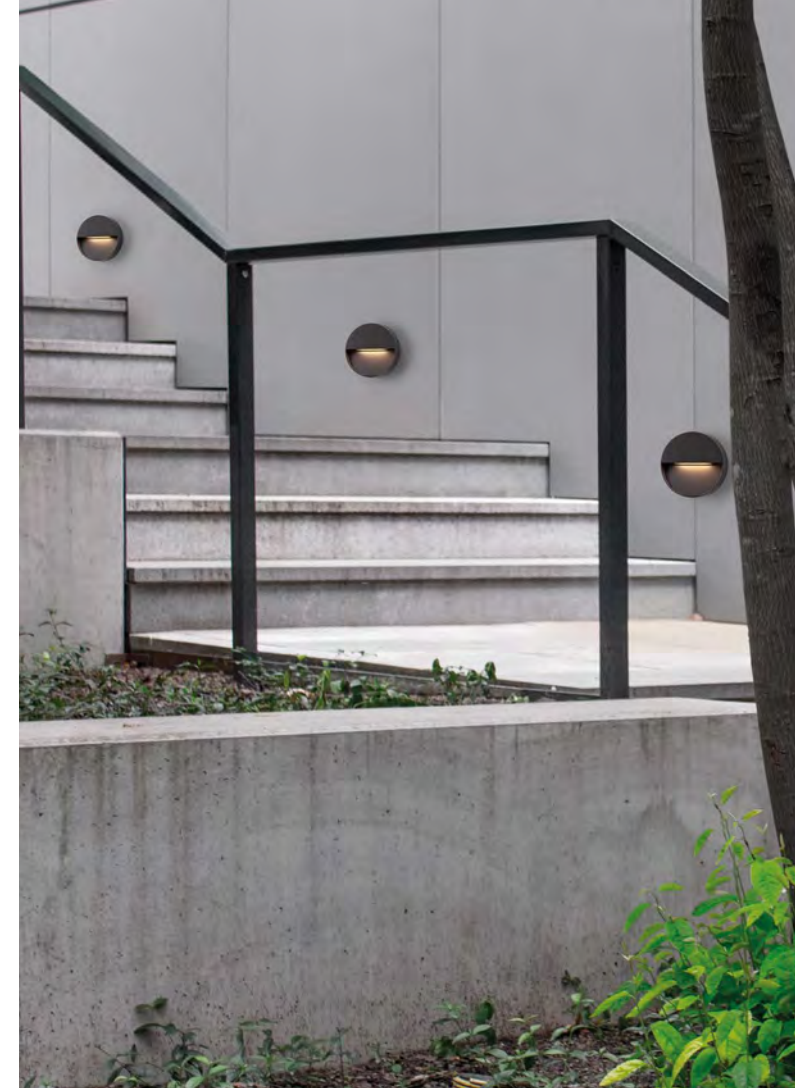

[Touch Dimmable]
Dark Anthracite
Die-Casting
Aluminium & Frost
Polycarbonate
LED · 2 Watt
3.7 Vdc · 181Lm
3000K · IP54
Switch on/off
USB wire

—
D: 11,5
H: 115 cm

PERSEA
— 9030625

Step Lights

Our step lights enhance safety and style, illuminating stairs and pathways with a subtle, effective glow. Perfect for creating secure and visually appealing spaces, they combine functionality with elegant design