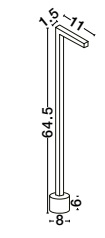

—
L: 23.5
W: 10
H: 65 cm

POET
— 9492770

Dark Anthracite Die-Casting Aluminium & Clear Glass
LED · 8 Watt
220-240 Vac
560Lm · 3000K
IP65

—
L: 13.5
W: 10
H: 65 cm

PIPE
— 9060263

PIPE
— 9060264

PIPE
— 9060261

PIPE
— 9060262