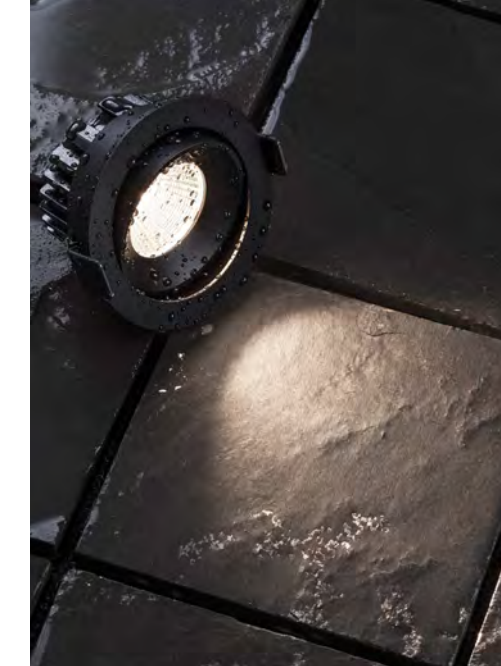

BLADE
— 9232116

Sandy White
Aluminium
LED · 12 Watt
220-240 Vac
720Lm · 3000K
IP65

—
D: 7.8
H: 7.5cm

BLADE
— 9232116

7.8
7.5

BLADE
— 9232115

BLADE
— 9232115

Sandy Black
Aluminium
LED · 12 Watt
220-240 Vac
720Lm · 3000K
IP65

—
D: 7.8
H: 7.5cm

BLADE
— 9232119

Sandy White
Aluminium
LED · 12 Watt
220-240 Vac
720Lm · 3000K
IP65

—
D: 8.5
H: 5.4 cm

BLADE
— 9232119

8.5
5.4

BLADE
— 9232120

BLADE
— 9232120

Sandy Black
Aluminium
LED · 12 Watt
220-240 Vac
720Lm · 3000K
IP65

—
D: 8.5
H: 5.4 cm

BLADE
— 9232117

Sandy White
Aluminium
LED · 12 Watt
220-240 Vac
720Lm · 3000K
IP65

—
D: 9
H: 4.7 cm

BLADE
— 9232117

9
4.7

BLADE
— 9232118

BLADE
— 9232118

Sandy Black
Aluminium
LED · 12 Watt
220-240 Vac
720Lm · 3000K
IP65

—
D: 9
H: 4.7 cm