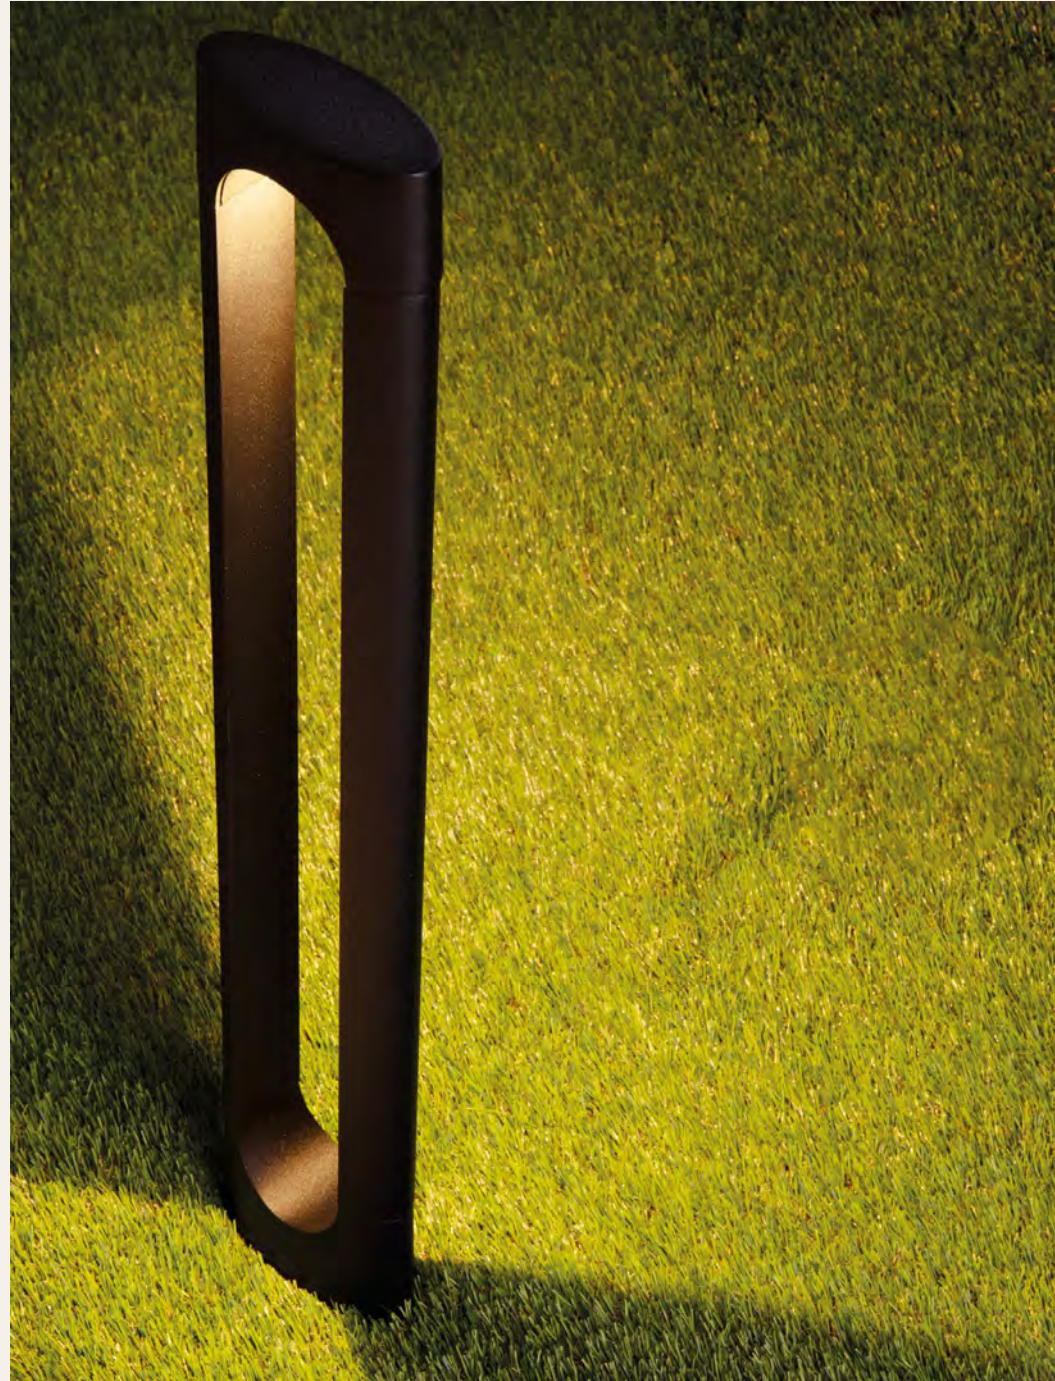

414 | COMPO

414 | ERIS

415 | IKO

416 | BANG

418 | PASSAGIO

Bollard

Our bollard lights bring a rustic charm to outdoor spaces, blending effortlessly with the natural surroundings.

These lights offer a harmonious balance of functionality and artistic design, providing subtle, inviting illumination for gardens, pathways and patios