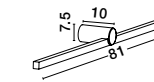

BREGGO
— 9923421