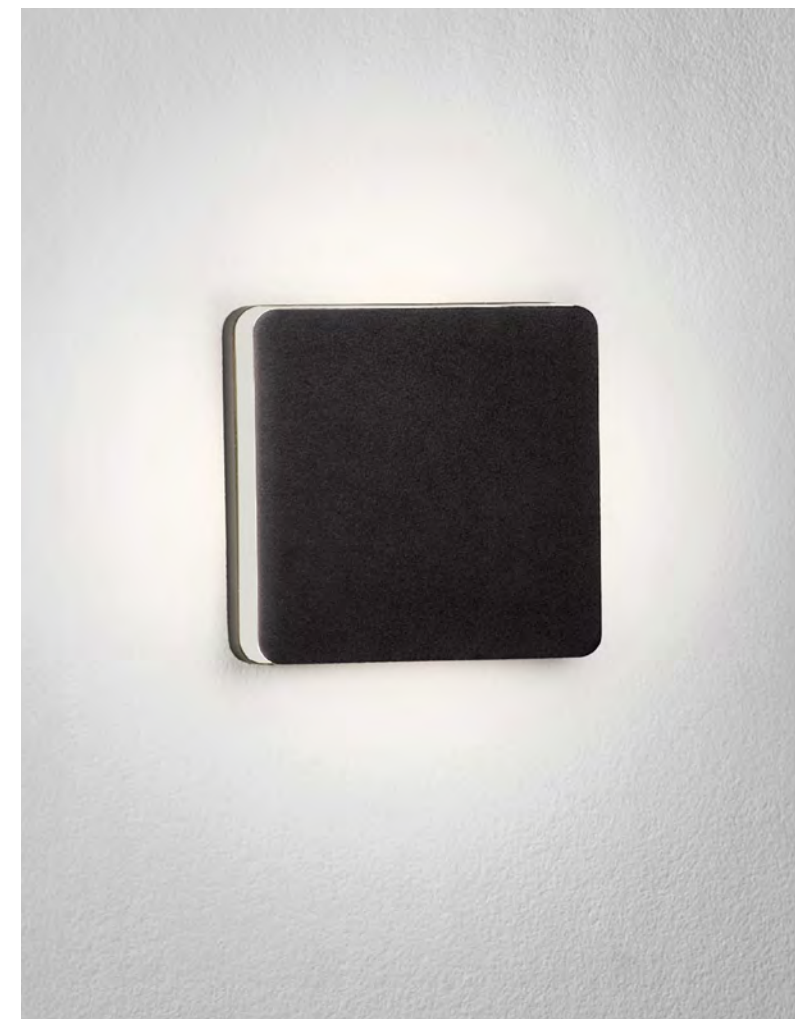

OONO
— 9030158

Dark Anthracite
Die-Casting
Aluminium & Clear
Polycarbonate
LED · 11 Watt
220-240 Vac
270Lm · 3000K
IP65
—

D: 14.5
W: 4.7 cm

OONO
— 9030159

Dark Anthracite
Die-Casting
Aluminium & Clear
Polycarbonate
LED · 11 Watt
220-240 Vac
270Lm · 3000K
IP65
—

L: 13.5
W: 5
H: 13.5 cm

COMBO
— 9492600

Dark Anthracite
Die-Casting
Aluminium
& Polycarbonate
LED · 8 Watt
220-240 Vac
265Lm · 3000K
IP65
—

L: 16
W: 4.6
H: 15.5 cm