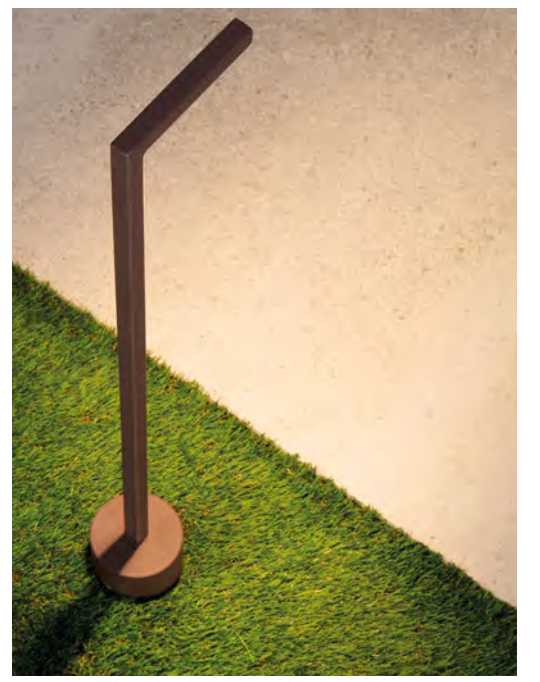

—
L: 23.5
W: 10
H: 65 cm

POET
— 9492770

Dark Anthracite Die-Casting Aluminium & Clear Glass
LED · 8 Watt
220-240 Vac
560Lm · 3000K
IP65

—
L: 13.5
W: 10
H: 65 cm

PIPE
— 9060263

PIPE
— 9060264

PIPE
— 9060261

PIPE
— 9060262