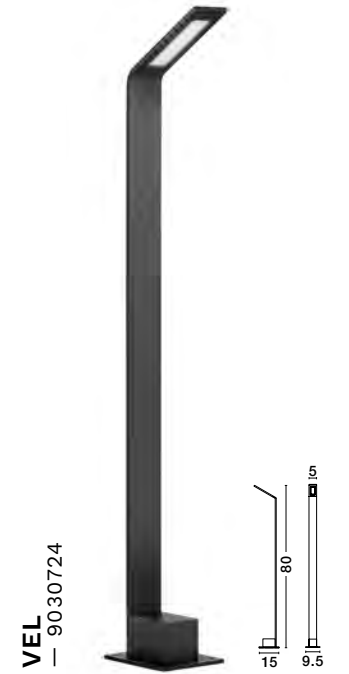

VEL
— 9030724

Sandy Black
Aluminium
LED · 7 Watt
220-240 Vac
700Lm · 3000K
IP65
—
L: 9.5
H: 80 cm