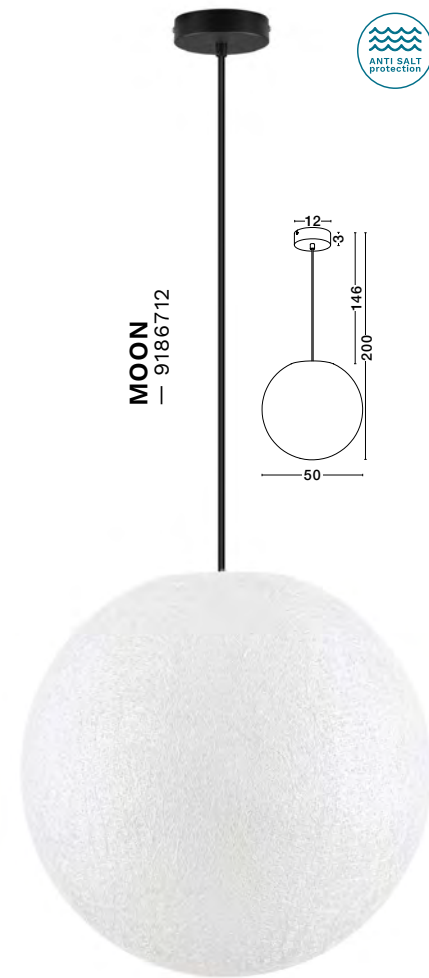

BULB EXCLUDED

—
D: 40
H: 200 cm

MOON
— 9186712

MOON
— 9186712

White Fiber Resin,
Black Canopy
& Black Cable
LED · E27 · 1x12 Watt
100-240 Vac
IP65

BULB EXCLUDED

—
D: 50
H: 200 cm

MOON
— 9186715