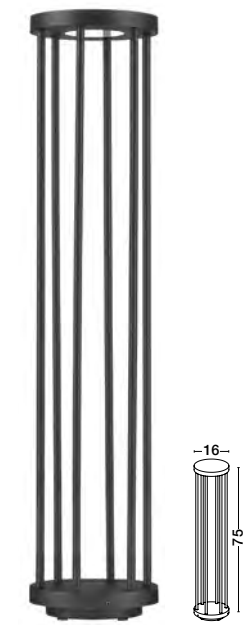

NEREUS
— 9030587

NEREUS
— 9030586

AIGO
— 9030580

Dark Anthracite
Die-Casting
Aluminium
& Clear Glass
LED · 2 Watt
3.7 Vdc · 145Lm
3000K · IP65
Solar Light
With motion sensor

AIGO
— 9030582

Dark Anthracite
Die-Casting
Aluminium
& Clear Glass
LED · 2 Watt
3.7 Vdc · 89Lm
3000K · IP65
Solar Light
With motion sensor