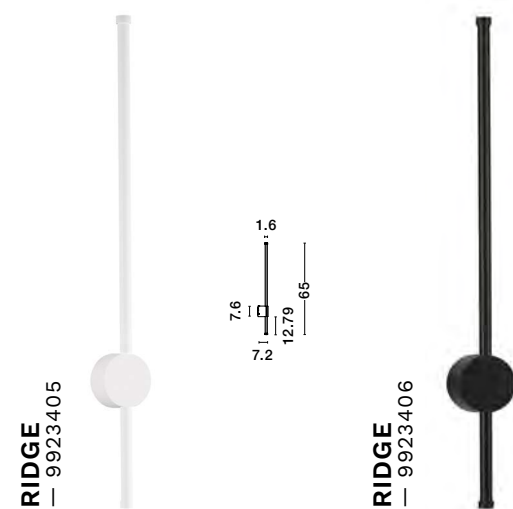

BREGGO
— 9923420

BREGGO
— 9923421

BREGGO
— 9923422

RIDGE

— 9923405

Sandy White
Aluminium
LED · 12 Watt
220-240 Vac
1073Lm · 3000K
IP65

—
D1: 1.6
D2: 7.6
H: 65 cm

RIDGE