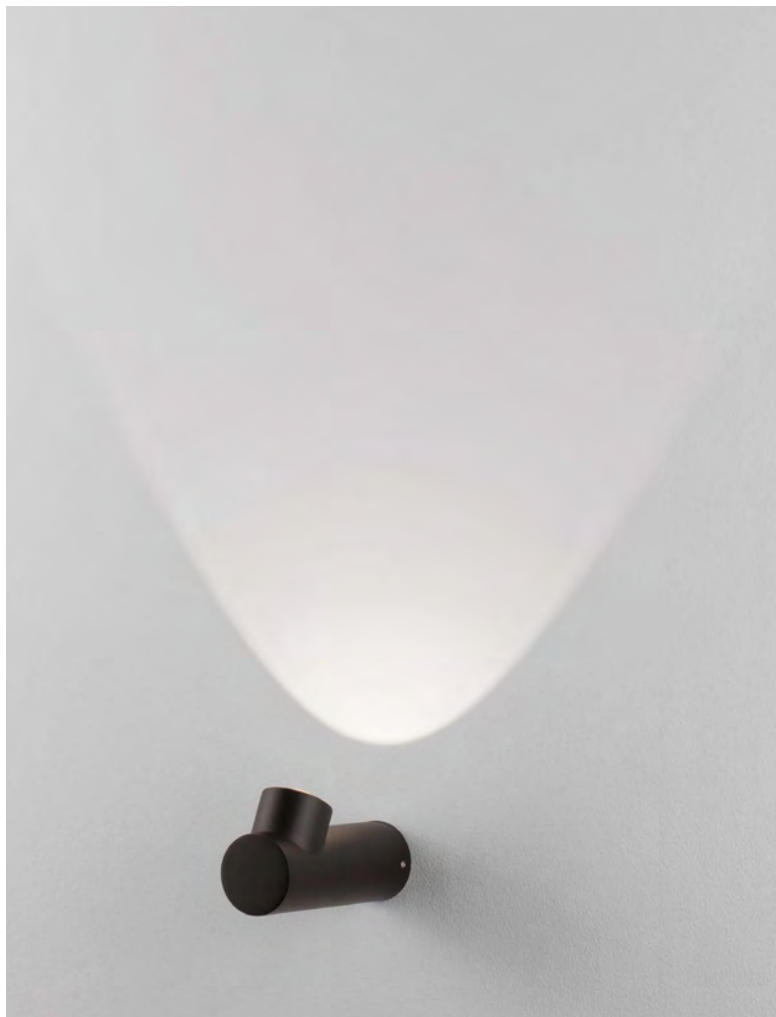

BRICE
— 9136176

Sandy Black
Aluminium
& Glass Diffuser
LED · 6 Watt
220-240 Vac
594Lm · 3000K
IP54
—
L: 4
W: 12
H: 6 cm

BRICE
— 9136177

Sandy White
Aluminium
& Glass Diffuser
LED · 6 Watt
220-240 Vac
594Lm · 3000K
IP54
—
L: 4
W: 12
H: 6 cm

DEWEI
— 9026117

Dark Anthracite
Aluminium
& Acrylic
LED · 2x2 Watt
100-240 Vac
400Lm · 3000K
IP54
Light up & down
—
L: 5
W: 4
H: 9 cm

DEWEI
— 9026118

Sandy White
Aluminium
& Acrylic
LED · 2x2 Watt
100-240 Vac
400Lm · 3000K
IP54
Light up & down
—
L: 5
W: 4
H: 9 cm

AZAR
— 9026116

Dark Anthracite
Aluminium
& Acrylic
LED · 2x2 Watt
100-240 Vac
400Lm · 3000K
IP54
Light up & down
—
L: 5
W: 4
H: 9 cm