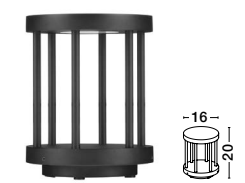

NEREUS
— 9030587

NEREUS
— 9030586

AIGO
— 9030580

Dark Anthracite
Die-Casting
Aluminium
& Clear Glass
LED · 2 Watt
3.7 Vdc · 145Lm
3000K · IP65
Solar Light
With motion sensor

AIGO
— 9030582

Dark Anthracite
Die-Casting
Aluminium
& Clear Glass
LED · 2 Watt
3.7 Vdc · 89Lm
3000K · IP65
Solar Light
With motion sensor