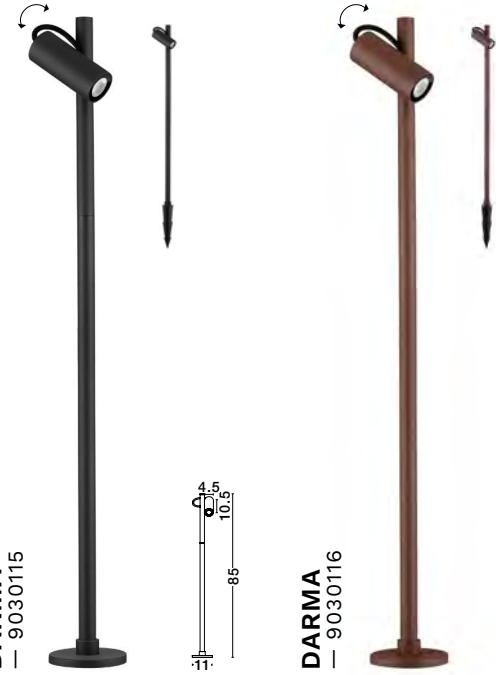

DARMA
— 9030115

Sandy Black
Aluminium
LED · 7 Watt
220-240 Vac
429Lm · 3000K
IP65

**Included plastic
spike (+21 cm)**

D: 11
H: 85 cm

DARMA
— 9030116

Corten Aluminium
LED · 7 Watt
220-240 Vac
429Lm · 3000K
IP65

**Included plastic
spike (+21 cm)**

D: 11
H: 85 cm