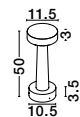

CRAM
— 9540241

Gray Sandstone
Cement
LED · 5 Watt
220-240 Vac
580Lm · 3000K
IP65

—
D: 11,5
H: 30 cm

CRAM
— 9540271

Sandy Sandstone
Cement
LED · 5 Watt
220-240 Vac
580Lm · 3000K
IP65

—
D: 11,5
H: 30 cm

CRAM
— 9540242

CRAM
— 9540242

Gray Sandstone
Cement
LED · 5 Watt
220-240 Vac
580Lm · 3000K
IP65

—
D: 11,5
H: 50 cm

CRAM
— 9540272

White Sandstone
Cement
LED · 5 Watt
220-240 Vac
580Lm · 3000K
IP65

—
D: 11,5
H: 50 cm