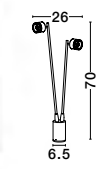

SENTO
— 9971465