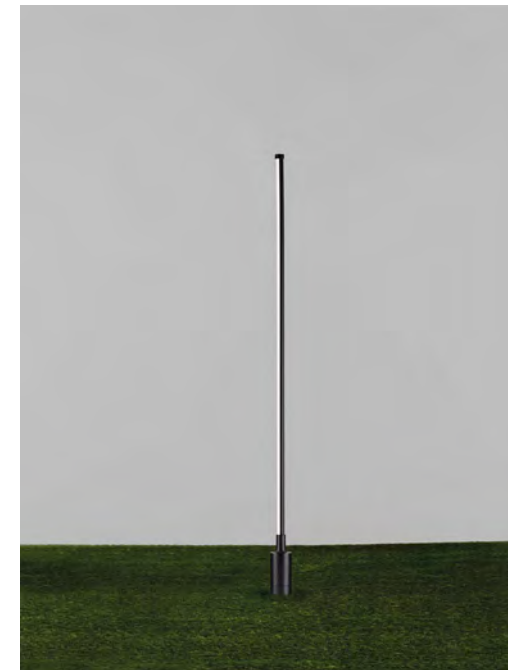

DESSAY
— 9923404

Sandy Black
Aluminium
LED · 11 Watt
220-240 Vac
1113Lm · 3000K
IP65
Included plastic spike (+20.3 cm)
—
D: 1.6
H: 98 cm

DESSAY
— 9923403

Sandy Black
Aluminium
LED · 11 Watt
220-240 Vac
1113Lm · 3000K
IP65
Included plastic spike (+20.3 cm)
—
D: 1.6
H: 82 cm

DESSAY
— 9923402

Sandy Black
Aluminium
LED · 6 Watt
220-240 Vac
538Lm · 3000K
IP65
Included plastic spike (+20.3 cm)
—
D: 1.6
H: 58 cm