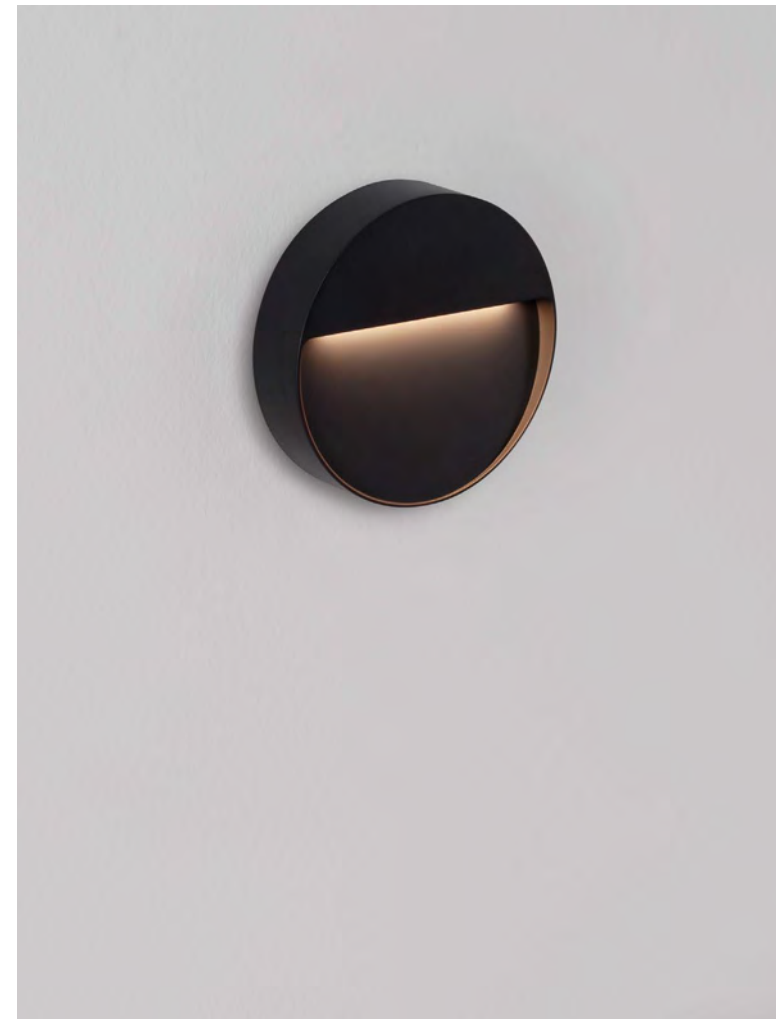

[Touch Dimmable]
Dark Anthracite
Die-Casting
Aluminium & Frost
Polycarbonate
LED · 2 Watt
3.7 Vdc · 181Lm
3000K · IP54
Switch on/off
USB wire

—
D: 11,5
H: 115 cm

PERSEA
— 9030625

Step Lights

Our step lights enhance safety and style, illuminating stairs and pathways with a subtle, effective glow. Perfect for creating secure and visually appealing spaces, they combine functionality with elegant design