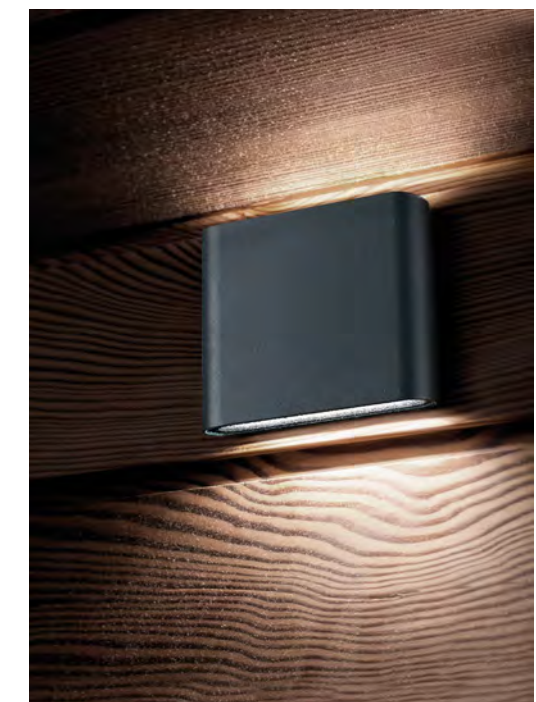

PRATO
— 9030746

Sandy Black
Aluminium
& Glass
LED · 10 Watt
220-240 Vac
434Lm · 3000K
IP65
Light up & down
—
L: 18.4
W: 3.6
H: 11 cm

PRATO
— 9030747

Sandy White
Aluminium
& Glass
LED · 10 Watt
220-240 Vac
434Lm · 3000K
IP65
Light up & down
—
L: 18.4
W: 3.6
H: 11 cm

COMO
— 741662

Dark Gray
Aluminium
& Glass
LED · 2x3 Watt
220-240 Vac
510Lm · 3000K
IP54
Light up & down
Beam angle 34°
—
L: 15
W: 7
H: 11 cm

SOHO
— 740401

Dark Gray
Aluminium
& Glass Diffuser
LED · 2x3 Watt
220-240 Vac
480Lm · 3000K
IP54
Light up & down
—
L: 12
W: 3
H: 10 cm

SOHO
— 740402

Sandy White
Aluminium
& Glass Diffuser
LED · 2x3 Watt
220-240 Vac
480Lm · 3000K
IP54
Light up & down
—
L: 12
W: 3
H: 10 cm

SOHO
— 740404

Dark Gray
Aluminium
& Glass Diffuser
LED · 2x5 Watt
220-240 Vac
800Lm · 3000K
IP54
Light up & down
—
L: 18.5
W: 3
H: 10 cm

SOHO
— 740403

Sandy White
Aluminium
& Glass Diffuser
LED · 2x5 Watt
220-240 Vac
800Lm · 3000K
IP54
Light up & down
—
L: 18.5
W: 3
H: 10 cm

ZARO
— 9492650

Dark Anthracite
Die-Casting
Aluminium
& Clear Glass
LED · 10 Watt
220-240 Vac
639Lm · 3000K
IP65
Light up & down
—
L: 9
W: 5.5
H: 10.2 cm

DEWI
— 9492640

Dark Anthracite
Die-Casting
Aluminium
& Clear Glass
LED · 8 Watt
220-240 Vac
296Lm · 3000K
IP65
Light up & down
—
L: 11.8
W: 3.8
H: 9.7 cm