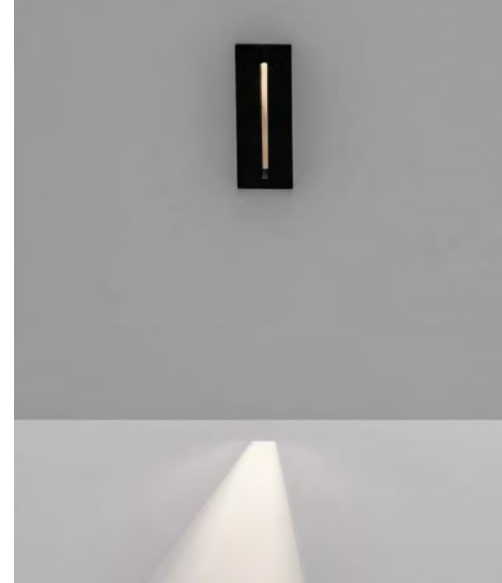

AIZEN
— 9050707

Dark Anthracite
Aluminium
& Glass
LED · 3 Watt
220-240 Vac
170Lm · 3000K
IP65
Beam angle 6°
—
L: 5
W: 6.5 cm
H: 13.5
Cut Out: 12.6x4.2 cm

AIZEN
— 9050707

AIZEN
— 9026120

AIZEN
— 9026120

Sandy White
Aluminium
& Glass
LED · 3 Watt
100-240 Vac
170Lm · 3000K
IP54
Beam angle 6°
—
L: 5
W: 6.5 cm
H: 13.5
Cut Out: 12.6x4.2 cm

AIZEN
— 9050708

Dark Anthracite
Aluminium
& Glass
LED · 3 Watt
220-240 Vac
170Lm · 3000K
IP65
Beam angle 6°
—
L: 7
W: 5.6
H: 6.5 cm

AIZEN
— 9050708

AIZEN
— 9050709

AIZEN
— 9050709

Sandy White
Aluminium
& Glass
LED · 3 Watt
220-240 Vac
170Lm · 3000K
IP65
Beam angle 6°
—
L: 7
W: 5.6
H: 6.5 cm

AIZEN
— 9136185

Dark Anthracite
Aluminium
LED · 3 Watt
220-240 Vac
170Lm · 3000K
IP54
Beam angle 6°
—
D: 7
W: 6.5 cm
Cut Out: 5.5 cm

AIZEN
— 9136185

AIZEN
— 9136186

AIZEN
— 9136186

Sandy White
Aluminium
LED · 3 Watt
220-240 Vac
170Lm · 3000K
IP54
Beam angle 6°
—
D: 7
W: 6.5 cm
Cut Out: 5.5 cm