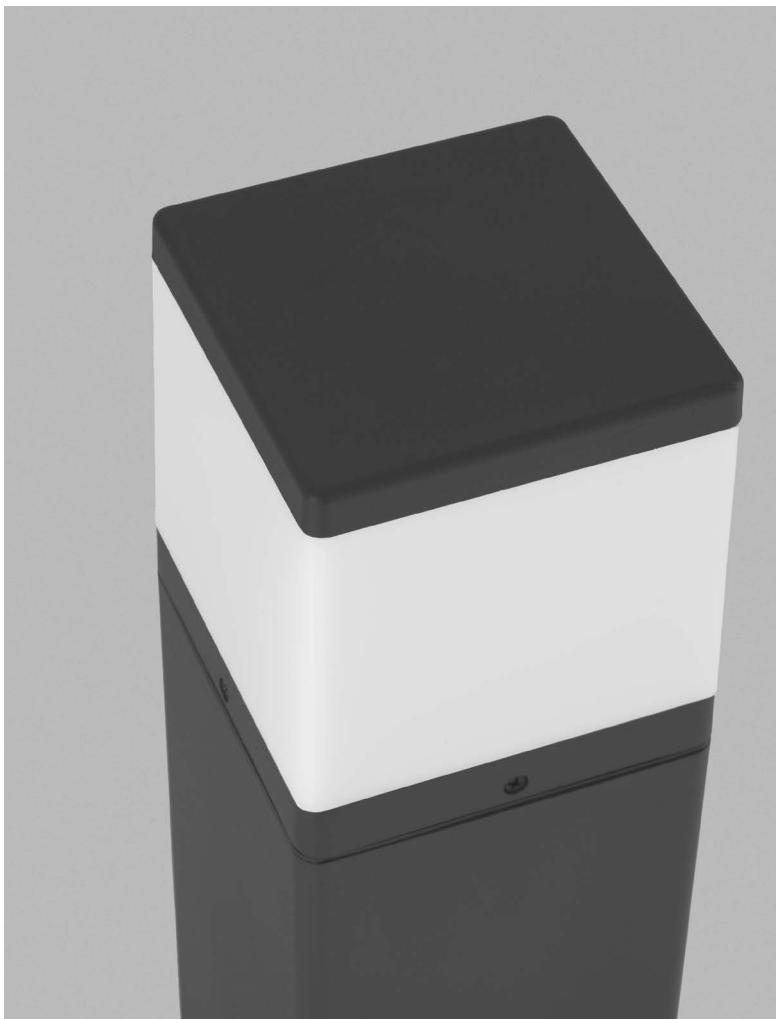

FERRON
— 9060184

Dark Gray
Aluminum
& White Acrylic
LED · E27 · 1x12 Watt
100-240 Vac
IP65

BULB EXCLUDED

L: 13
W: 13
H: 50 cm

FERRON
— 9060185

Dark Gray
Aluminum
& White Acrylic
LED · E27 · 1x12 Watt
100-240 Vac
IP65

BULB EXCLUDED

L: 13
W: 13
H: 80 cm

LOCK
— 813101

Dark Gray
Aluminium
Clear & White
Acrylic
LED · 12 Watt
220-240 Vac
1047Lm · 3000K
IP54

L: 13.5
W: 16
H: 20 cm

LOCK
— 813101

LOCK
— 813104

Dark Gray
Aluminium
Clear & White
Acrylic
LED · 12 Watt
220-240 Vac
1047Lm · 3000K
IP54

L: 13.5
W: 13.5
H: 50 cm

LOCK
— 813104