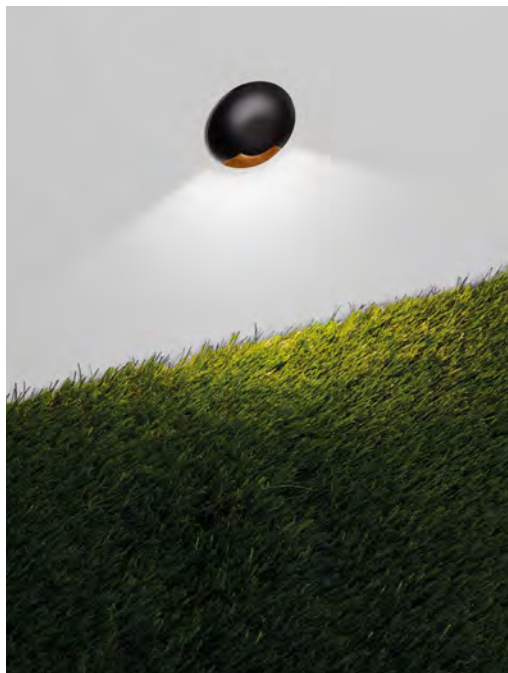

COMPO
— 9019215

Sandy White
Polycarbonate
LED · 1 Watt
220-240 Vac
17Lm · 3000K
IP67

—
D: 5
W: 9 cm
Cut Out: 4.3 cm

COMPO
— 9019216

Sandy Black
Polycarbonate
LED · 1 Watt
220-240 Vac
17Lm · 3000K
IP67

—
D: 5
W: 9 cm
Cut Out: 4.3 cm

ERIS
— 9019217

Sandy Black
Aluminium
LED · 1 Watt
220-240 Vac
24Lm · 3000K
IP67

Light down

—
D: 6
W: 5.4 cm
Cut Out: 4.3 cm

ERIS
— 9019218

Sandy Black
Aluminium
LED · 1 Watt
220-240 Vac
26Lm · 3000K
IP67

Light up & down

—
D: 6
W: 5.4 cm
Cut Out: 4.3 cm

IKO
— 9019219

Sandy White
Polycarbonate
LED · 1 Watt
220-240 Vac
40Lm · 3000K
IP67

Light down

—
L: 5.5
W: 9
H: 5.5 cm
Cut Out: 4.3 cm

IKO
— 9019220

Sandy Black
Polycarbonate
LED · 1 Watt
220-240 Vac
40Lm · 3000K
IP67

Light down

—
L: 5.5
W: 9
H: 5.5 cm
Cut Out: 4.3 cm

IKO
— 9019221

Sandy White
Polycarbonate
LED · 1 Watt
220-240 Vac
45Lm · 3000K
IP67

Light up & down

—
L: 5.5
W: 9
H: 5.5 cm
Cut Out: 4.3 cm

IKO
— 9019222

Sandy Black
Polycarbonate
LED · 1 Watt
220-240 Vac
45Lm · 3000K
IP67

Light up & down

—
L: 5.5
W: 9
H: 5.5 cm
Cut Out: 4.3 cm