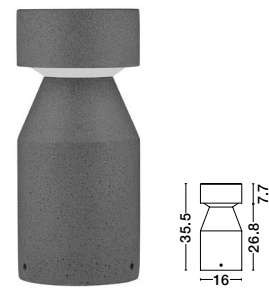

LUA
— 9186185