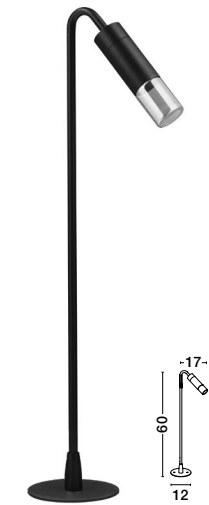

AETHER
— 9030848

Dark Anthracite
Aluminium
& Smokey Glass
LED · 5 Watt
100-240 Vac
71Lm · 3000K
IP65

D: 12
W: 17
H: 60 cm

AETHER
— 9030848