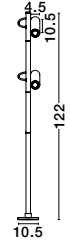

DARMA
— 9030115

Sandy Black
Aluminium
LED · 7 Watt
220-240 Vac
429Lm · 3000K
IP65

**Included plastic
spike (+21 cm)**

D: 11
H: 85 cm

DARMA
— 9030116

Corten Aluminium
LED · 7 Watt
220-240 Vac
429Lm · 3000K
IP65

**Included plastic
spike (+21 cm)**

D: 11
H: 85 cm

DARMA
— 9030117

Sandy Black
Aluminium
LED · 13 Watt
220-240 Vac
844Lm · 3000K
IP65

**Included plastic
spike (+21 cm)**

D: 10.5
H: 122 cm

DARMA
— 9030118

Corten Aluminium
LED · 13 Watt
220-240 Vac
844Lm · 3000K
IP65

**Included plastic
spike (+21 cm)**

D: 10.5
H: 122 cm