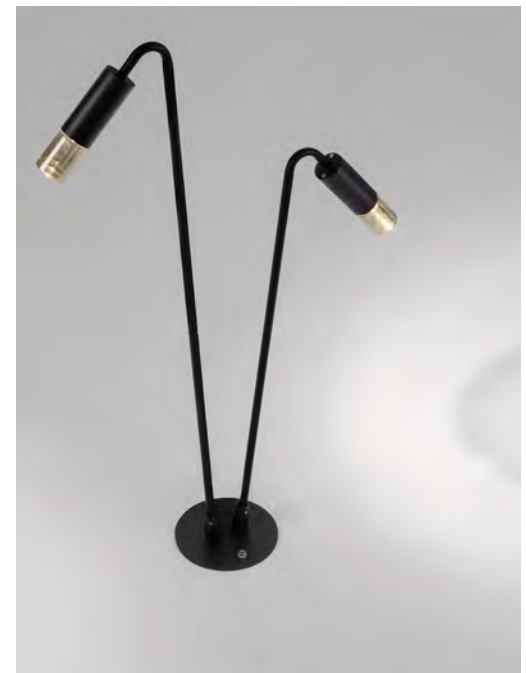

AETHER
— 9030848

Dark Anthracite
Aluminium
& Smokey Glass
LED · 5 Watt
100-240 Vac
71Lm · 3000K
IP65

D: 12
W: 17
H: 60 cm

AETHER
— 9030848