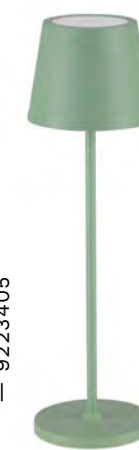

SEINA
— 9223406

[Touch Dimmable]
Basalt Gray
Aluminium
& Acrylic
LED · 2 Watt
5 Vdc · 192Lm
2700K · IP54
Switch on/off
USB Type C Wire
Rechargeable with
PG base

D: 11.4
H: 39.5 cm

SEINA
— 9223405

SEINA
— 9223405