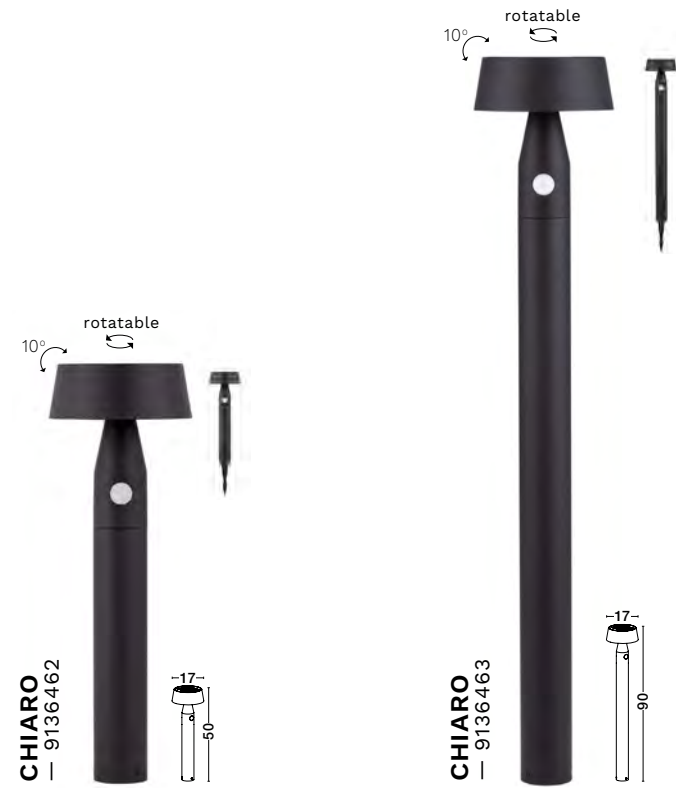

Solar light
With motion sensor
Included plastic
spike (+21cm)

—
L: 11.3
W: 19
H: 65 cm

TEK
— 9136460

TEK
— 9136461

WORKING TIME	Charge: 12-14 hrs
100% of light	15% of light
6 Hrs	350 Hrs

- Three Lights Modes**
1. Motion: Light up 100% when someone pass by
 2. Solar: Light up 100% at night
 3. Multifunctional: Light up 15% at night and 100% when someone pass by

CHIARO
— 9136462

Sandy Black
Aluminium
& Polycarbonate
LED · 1 Watt
5 Vdc · 69Lm
3000K · IP54

Solar light
With motion sensor
Included plastic
spike (+21cm)

D: 17
H: 50 cm

CHIARO
— 9136463

Sandy Black
Aluminium
& Polycarbonate
LED · 1 Watt
5 Vdc · 69Lm
3000K · IP54

Solar light
With motion sensor
Included plastic
spike (+21cm)

D: 17
H: 90 cm

WORKING TIME	Charge: 11-13 hrs
100% of light	15% of light
6 hrs	350 hrs

- Three Lights Modes**
1. Motion: Light up 100% when someone pass by
 2. Solar: Light up 100% at night
 3. Multifunctional: Light up 15% at night and 100% when someone pass by