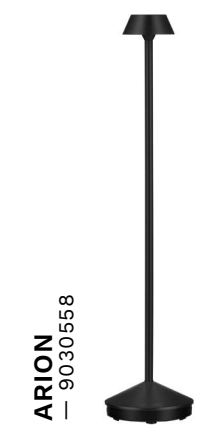

—
D: 11
H: 50 cm

LED IP65 WARM WHITE DIMMER INCL. ⚡

ARION
— 9030559

Corten Die-Casting
Aluminium & Frost
Polycarbonate
LED · 4 Watt
220-240 Vac
187Lm · 3000K
IP65

—
D: 11
H: 50 cm

LED IP65 WARM WHITE DIMMER INCL. ⚡