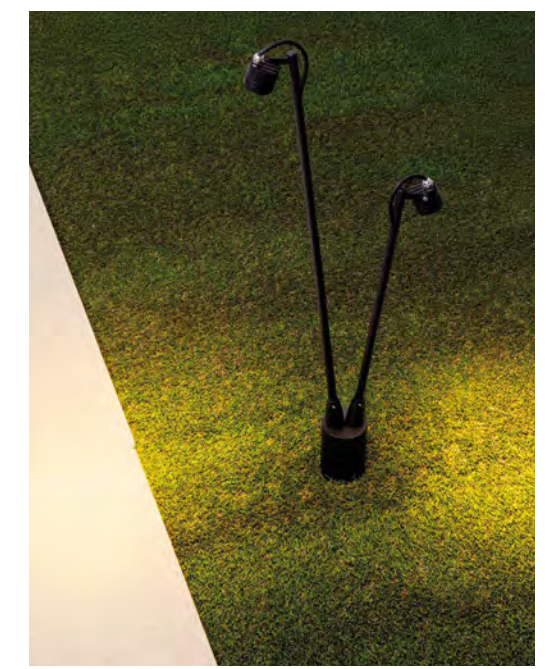

SENTO
— 9050732 (2700K)
— 9050731 (3000K)

Dark Anthracite
Aluminium
& Polycarbonate
LED · 3 Watt
24 Vdc · IP65
2700K · 135Lm
3000K · 135Lm
Beam angle 45°
Included plastic spike (+16 cm)

D: 3.5
H: 5 cm

SENTO
— 9050734 (2700K)
— 9050733 (3000K)

Corten
Aluminium
& Polycarbonate
LED · 3 Watt
24 Vdc · IP65
2700K · 135Lm
3000K · 135Lm
Beam angle 45°
Included plastic spike (+16 cm)

D: 3.5
H: 5 cm

SENTO
— 9030851

Dark Anthracite
Aluminium
& Polycarbonate
LED · 3 Watt
100-240 Vac
135Lm · 3000K
IP65
Beam angle 45°
—
D: 6.5
W: 6
H: 50 cm

SENTO
— 9971465

Dark Anthracite
Aluminium
& Polycarbonate
LED · 6 Watt
220-240 Vac
270Lm · 3000K
IP65
Beam angle 45°
—
L: 26
H: 70 cm