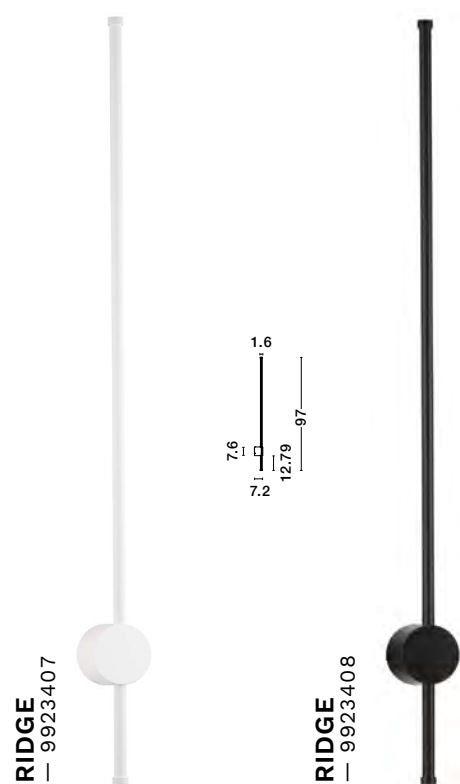

RIDGE

— 9923405

Sandy White
Aluminium
LED · 12 Watt
220-240 Vac
1073Lm · 3000K
IP65

—
D1: 1.6
D2: 7.6
H: 65 cm

RIDGE

— 9923406

Sandy Black
Aluminium
LED · 12 Watt
220-240 Vac
1073Lm · 3000K
IP65

—
D1: 1.6
D2: 7.6
H: 65 cm

RIDGE

— 9923407

Sandy White
Aluminium
LED · 19 Watt
220-240 Vac
1636Lm · 3000K
IP65

—
D1: 1.6
D2: 7.6
H: 97 cm

RIDGE

— 9923408

Sandy Black
Aluminium
LED · 19 Watt
220-240 Vac
1636Lm · 3000K
IP65

—
D1: 1.6
D2: 7.6
H: 97 cm