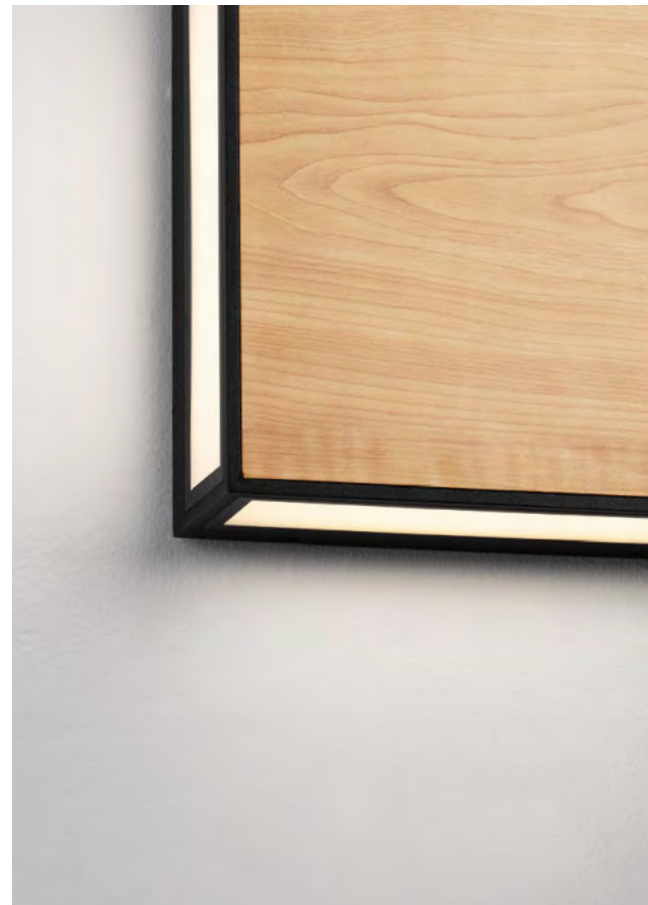

ASTRAL
— 9030633

Dark Anthracite
Die-Casting
Aluminium,
Natural Wood Color
& Clear Glass
LED · 10 Watt
220-240 Vac
192Lm · 3000K
IP65

L: 8.6
W: 9
H: 25.8 cm

ASTRAL
— 9030631

Dark Anthracite
Die-Casting
Aluminium,
Natural Wood Color
& Clear Glass
LED · 16 Watt
220-240 Vac
374Lm · 3000K
IP65

L: 22
W: 8.7
H: 22 cm

ASTRAL
— 9030632

Dark Anthracite
Die-Casting
Aluminium
& Clear Glass
LED · 10 Watt
220-240 Vac
373Lm · 3000K
IP65

L: 8.6
W: 9
H: 25.8 cm

ASTRAL
— 9030630

Dark Anthracite
Die-Casting
Aluminium
& Clear Glass
LED · 16 Watt
220-240 Vac
948Lm · 3000K
IP65

L: 22
W: 8.7
H: 22 cm