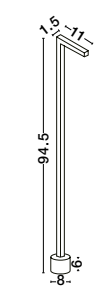

—
L: 23.5
W: 10
H: 65 cm

POET
— 9492770

Dark Anthracite Die-Casting Aluminium & Clear Glass
LED · 8 Watt
220-240 Vac
560Lm · 3000K
IP65

—
L: 13.5
W: 10
H: 65 cm

PIPE
— 9060263

PIPE
— 9060264

PIPE
— 9060261

PIPE
— 9060262