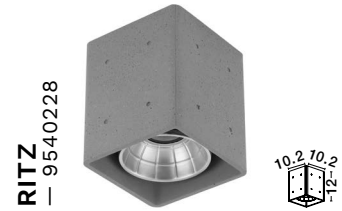

RITZ
— 9540227

Gray Sandstone
Cement
LED · 10 Watt
220-240 Vac
1044Lm · 3000K
IP65

—
D: 10.2
H: 12 cm

RITZ
— 9540228

Gray Sandstone
Cement
LED · 10 Watt
220-240 Vac
1021Lm · 3000K
IP65

—
L: 10.2
W: 10.2
H: 12 cm

PAR
— 9186180

White Sandstone
Cement
LED · GU10 · 1x10 Watt
100-240 Vac
IP65

BULB EXCLUDED
—
D: 9
H: 13.5 cm

PAR
— 9186181

Black Sandstone
Cement
LED · GU10 · 1x10 Watt
100-240 Vac
IP65

BULB EXCLUDED
—
D: 9
H: 13.5 cm

EMILE
— 9540210

Gray Cement
& Glass Diffuser
LED · 5 Watt
120-230 Vac
200Lm · 3000K
IP65

—
D: 9
H: 11.2 cm