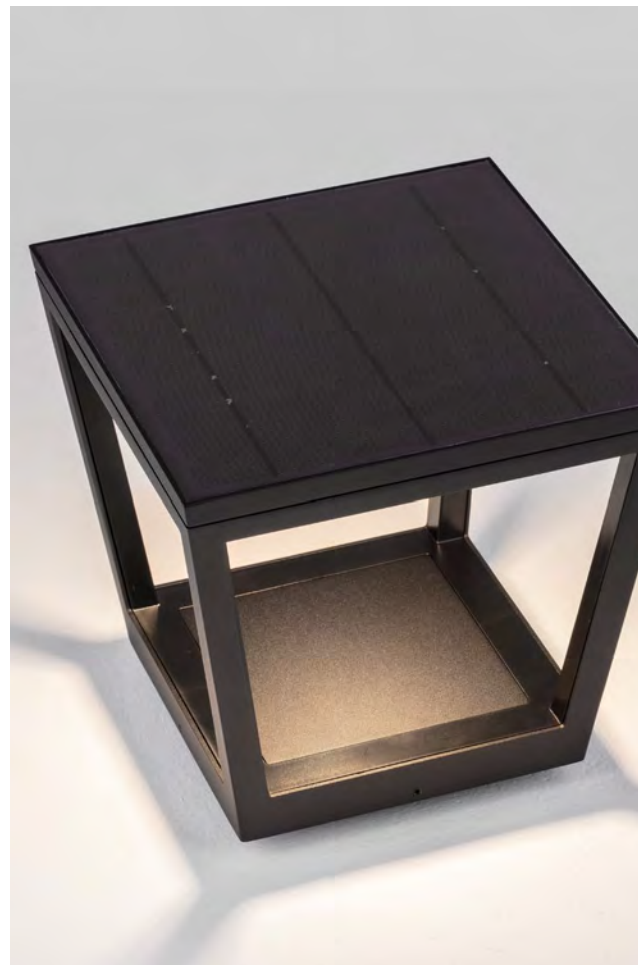

OPU
— 9136448

Dark Anthracite
Aluminium
& Polycarbonate
LED · 15 Watt
220-240 Vac
1017Lm · 3000K
IP65

L: 24
W: 24
H: 26 cm

OPU
— 9136449

Dark Anthracite
Aluminium
& Polycarbonate
LED · E27 · 1x12 Watt
100-240 Vac
IP54

BULB EXCLUDED
—
L: 24
W: 24
H: 26 cm

OPU
— 9136448

OPU
— 9136449

CUPPA
— 9136464

Dark Anthracite
Aluminium
& Glass
LED · 2 Watt
5 Vdc · 186Lm
3000K · IP54
Solar light
With motion sensor

L: 24.4
W: 24.4
H: 23.9 cm

CUPPA
— 9136464

WORKING TIME		Charge: 6 hrs
100% of light	15% of light	
8 Hrs	54 Hrs	

! Automatically Light up at 15% of light at night and will switch to 100% of the light when someone pass by