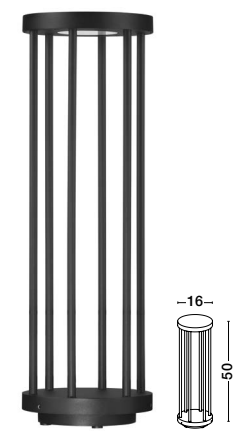

NEREUS
— 9030587

NEREUS
— 9030586

AIGO
— 9030580

Dark Anthracite
Die-Casting
Aluminium
& Clear Glass
LED · 2 Watt
3.7 Vdc · 145Lm
3000K · IP65
Solar Light
With motion sensor

AIGO
— 9030582

Dark Anthracite
Die-Casting
Aluminium
& Clear Glass
LED · 2 Watt
3.7 Vdc · 89Lm
3000K · IP65
Solar Light
With motion sensor