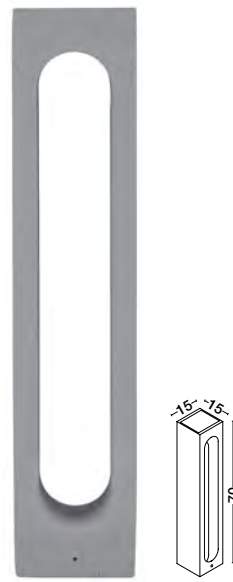

D: 18
H: 50 cm

NODINO
— 9186706

Gray Cement
LED · 6 Watt
220-240 Vac
197Lm · 3000K
IP65

D: 18
H: 75 cm

STAGE
— 9186707

STAGE
— 9186708

NODINO
— 9186705

NODINO
— 9186706