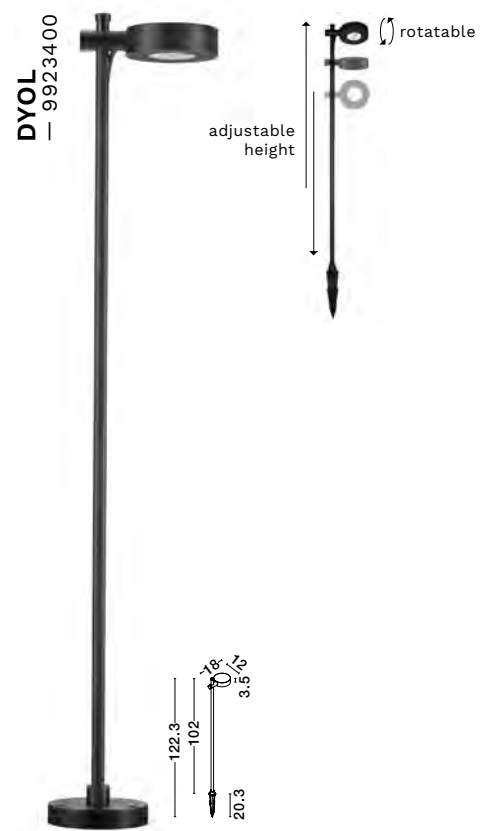

Beam angle 20°
Included plastic spike (+20.3 cm)

D: 12
H: 102 cm

DYOL
— 9923401

Sandy Black
Aluminium
LED · 7 Watt
220-240 Vac
377Lm · 3000K
IP65

Included plastic spike (+20.3 cm)

D: 12
H: 63 cm

DARMA
— 9030115