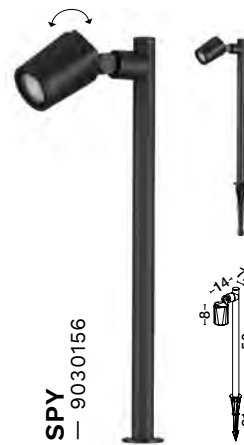

SPY — 9030154

SPY — 9030155

SPY — 9030156