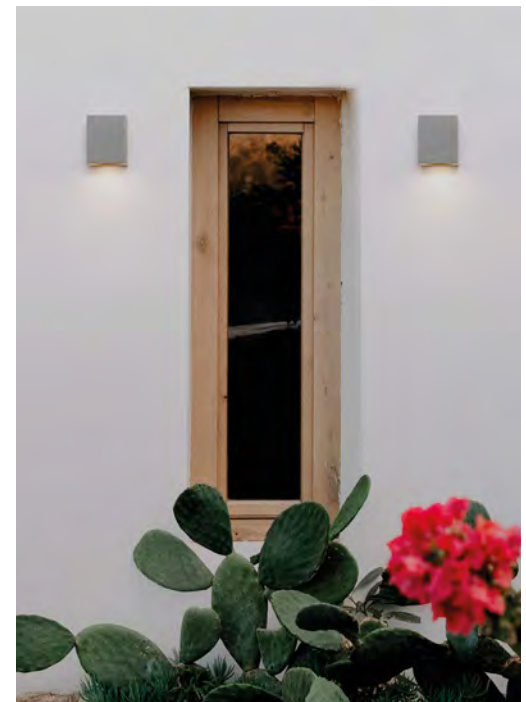

Gray Cement
& Glass Diffuser
LED · GU10 · 1x10 Watt
100-240 Vac
IP65

BULB EXCLUDED
Light down
—
L: 8.6
W: 10
H: 12 cm

LIDO
— 9790531

White Sandstone
Cement & Glass
Diffuser
LED · GU10 · 1x10 Watt
100-240 Vac
IP65

BULB EXCLUDED
Light down
—
L: 8.6
W: 10
H: 12 cm

LIDO
— 9790522

Gray Cement
& Glass Diffuser
LED · GU10 · 2x10 Watt
100-240 Vac
IP65

BULB EXCLUDED
Light up & down
—
L: 8.6
W: 10
H: 18 cm

LIDO
— 9790521

White Sandstone
Cement & Glass
Diffuser
LED · GU10 · 2x10 Watt
100-240 Vac
IP65

BULB EXCLUDED
Light up & down
—
L: 8.6
W: 10
H: 18 cm

EMILE
— 9540209

Gray Sandstone
Cement & Glass
Diffuser
LED · 5 Watt
100-240 Vac
200Lm · 3000K

BULB EXCLUDED
Light down
—
L: 9
W: 9.7
H: 11.2 cm

FUENTO
— 9790542

Gray Cement
& Glass Diffuser
LED · GU10 · 1x10 Watt
100-240 Vac
IP65

BULB EXCLUDED
Light down
—
L: 8.6
W: 10
H: 12 cm

FUENTO
— 9790541

White Sandstone
Cement & Glass
Diffuser
LED · GU10 · 1x10 Watt
100-240 Vac
IP65

BULB EXCLUDED
Light down
—
L: 8.6
W: 10
H: 12 cm

FUENTO
— 9790552

Gray Cement
& Glass Diffuser
LED · GU10 · 2x10 Watt
100-240 Vac
IP65

BULB EXCLUDED
Light up & down
—
L: 8.6
W: 10
H: 18 cm

FUENTO
— 9790551

White Sandstone
Cement & Glass
Diffuser
LED · GU10 · 2x10 Watt
100-240 Vac
IP65

BULB EXCLUDED
Light up & down
—
L: 8.6
W: 10
H: 18 cm