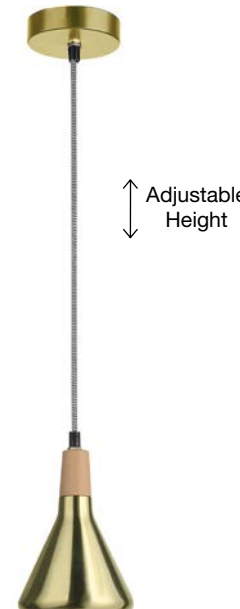

VENANZIO - 7605176
Brass Metal & Natural Wood
Black & White Fabric Wire
LED E14 1x5 Watt 230 Volt
IP20 Bulb Excluded
D: 12.5 H: 13 H₂: 120 cm