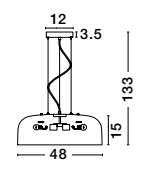

PERLETO - 526803

Metal & Acrylic Diffuser
Matt Black Outside
Matt White Inside
Black Fabric Wire
LED E27 3x12 Watt 230 Volt
IP20 Bulb Excluded
D: 48 H: 15 H₂: 133 cm