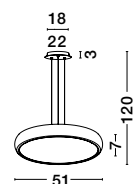

GAP - 8100987

White Aluminium
Acrylic Diffuser
LED 50 Watt 230 Volt
2750Lm 3000K IP20
D: 51 H: 120 cm