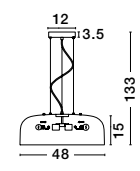

PERLETO - 526801

Metal & Acrylic Diffuser
Matt Gray Outside
Matt White Inside
Black Fabric Wire
LED E27 3x12 Watt 230 Volt
IP20 Bulb Excluded
D: 48 H: 15 H₂: 133 cm