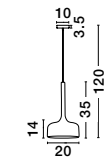

NUORESE - 8942202

Dark Brown Aluminium Outside
Gold Inside
LED E27 1x12 Watt 230 Volt
IP20 Bulb Excluded
D: 20 H1: 35 cm H2: 120 cm

NUORESE - 8942204

Dark Brown Aluminium Outside
Gold Inside
LED E27 1x12 Watt 230 Volt
IP20 Bulb Excluded
D: 20 H1: 35 cm H2: 120 cm