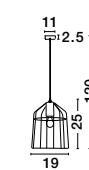

PEPPINO - 7605179
Copper Metal
Black & White Fabric Wire
LED E27 1x12 Watt 230 Volt
IP20 Bulb Excluded
D: 19 H₁: 25 H₂: 120 cm