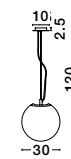

Adjustable Height

GL 93617431

FROZEN - 9361743
Clear Glass & Acrylic Inside
Chrome Aluminium
LED E27 1x12 Watt 230 Volt
IP20 Bulb Excluded
D: 40 H: 120 cm

Adjustable Height

GL 93617421

FROZEN - 9361742
Clear Glass & Acrylic Inside
Chrome Aluminium
LED E27 1x12 Watt 230 Volt
IP20 Bulb Excluded
D: 30 H: 120 cm