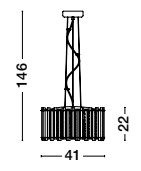

Adjustable Height

CORONA - 7402401

Chrome Aluminium Acrylic & Crystal
LED 36 Watt 230 Volt
2160Lm 3500K IP20
D: 50 H: 100 cm

Adjustable Height

CRY 90465051
CRY 90465052

ELEMENT - 9046505

Chrome Aluminium
Glass & K9 Crystal
LED G9 5x5 Watt 230 Volt
IP20 Bulb Excluded
D: 41 H: 22 H2: 146 cm