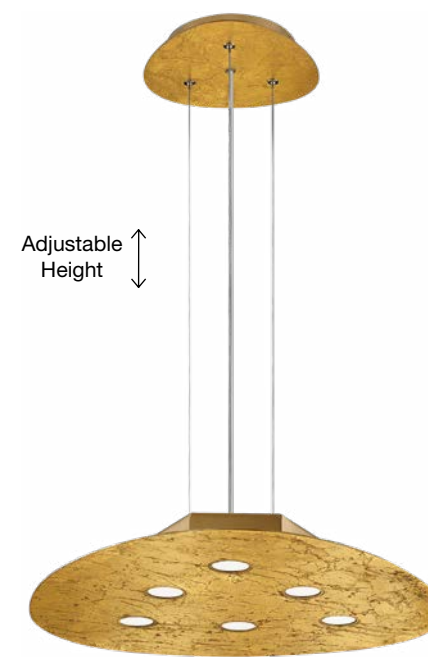

TRIANGOLO - 51609202
Aluminium Gold Foil
LED 30 Watt 230 Volt
1800Lm 3000K IP20
L: 46 W: 45.5 H: 120 cm