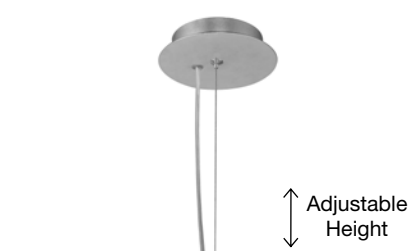

Adjustable Height

GL 92042031

FROZEN - 9204203
Clear Glass & Acrylic Inside
Chrome Aluminium
LED E27 1x12 Watt 230 Volt
IP20 Bulb Excluded
D: 20 H: 120 cm

Adjustable Height

GL 93617411

FROZEN - 9361741
Clear Glass & Acrylic Inside
Chrome Aluminium
LED E27 1x12 Watt 230 Volt
IP20 Bulb Excluded
D: 25 H: 120 cm

Adjustable Height

GL 93617431

FROZEN - 9361743
Clear Glass & Acrylic Inside
Chrome Aluminium
LED E27 1x12 Watt 230 Volt
IP20 Bulb Excluded
D: 40 H: 120 cm

Adjustable Height

GL 93617421

FROZEN - 9361742
Clear Glass & Acrylic Inside
Chrome Aluminium
LED E27 1x12 Watt 230 Volt
IP20 Bulb Excluded
D: 30 H: 120 cm