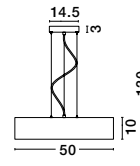

ET 5504051

Adjustable Height

FINEZZA - 550405

Metal & Acrylic Diffuser
 Matt White Outside & Inside
 White Fabric Wire
 LED E27 3x12 Watt 230 Volt
 IP20 Bulb Excluded
 D: 50 H: 10 H2: 130 cm

FINEZZA - 550401