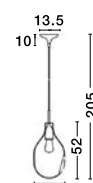

BEL - 9412135
Amber Glass & Chrome Metal
Clear PVC Wire
LED E27 1x12 Watt 230 Volt
IP20 Bulb Excluded
D: 28 H1: 34 H2: 130 cm