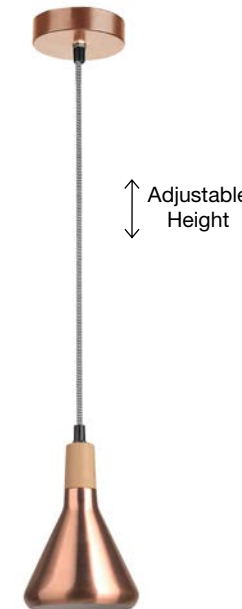

VENANZIO - 7605175
Cooper Metal & Natural Wood
Black & White Fabric Wire
LED E14 1x5 Watt 230 Volt
IP20 Bulb Excluded
D: 12.5 H: 13 H₂: 120 cm