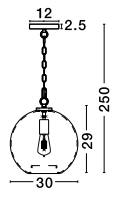

**HANDMADE
GLASS**

GL 79105601