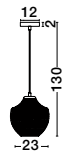

CLARO - 9103533

Clear Glass
Chrome Aluminium
LED E27 1x12 Watt 230 Volt
IP20 Bulb Excluded
D: 23 H: 130 cm