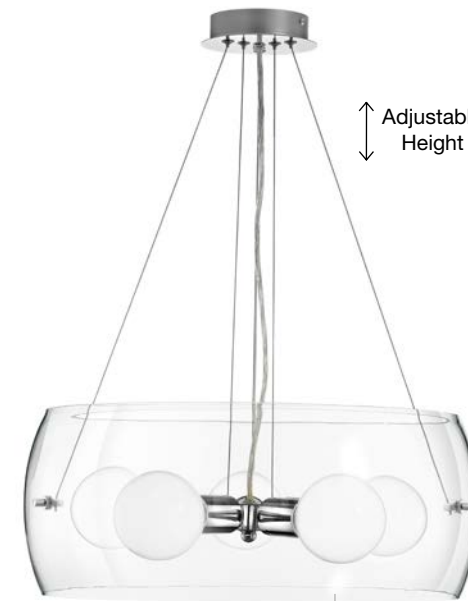

Adjustable Height

ALANZO - 91622801

Gray Concrete
Gray Fabric Wire
LED E27 1x12 Watt 230 Volt
IP20 Bulb Excluded
D: 10 H1: 18 H2: 120 cm

Adjustable Height

COPERTINA - 546202

Elephant Gray Steel Outside
Matt White Steel Inside
LED E27 1x60 Watt 230 Volt
IP20 Bulb Excluded
D: 70 H1: 33 H2: 170 cm

Adjustable Height

GL 61004011

CHIARA - 6100401

Chrome Aluminium
Clear Glass
LED E27 5x12 Watt 230 Volt
IP20 Bulb Excluded
D: 50 H1: 20 H2: 100 cm

IP65

ZERINO - 9162164

Gray Concrete & Aluminium
LED 1x6 Watt 270Lm 3000K
220-240 Volt 50Hz
L: 28 W: 13 H: 14 cm