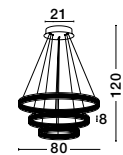

Adjustable Height

GALAXY - 9180302

Triac Dimmable
 Chrome Aluminium
 White Metal & Acrylic
 LED 47.5 Watt 230 Volt
 2280Lm 3000K IP20
 D: 62 H: 120 cm

GALAXY - 9180301

Triac Dimmable
 Chrome Aluminium
 White Metal & Acrylic
 LED 34.5 Watt 230 Volt
 1656Lm 3000K IP20
 D: 57.5 W: 42.5 H: 10 cm

Adjustable Height

ALSO YOU CAN DO

Rotating

NADOR - 88622103 D

Triac Dimmable
 Coffee Brown Aluminium
 & Acrylic Adjustable
 LED 135 Watt 230 Volt
 10080Lm 3000K IP20
 D: 80 H: 120 cm

EDGAR - 9086020

Triac Dimmable
 Sand White Aluminium
 & Acrylic
 LED 35 Watt 230 Volt
 2400Lm 3000K IP20
 L: 91 W: 26 H: 36 cm