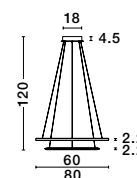

NETUNO - 9312838

Triac Dimmable
Chrome Aluminium & Crystal
LED 50 Watt 230 Volt
2570Lm 3000K IP20
D1: 80 D2: 60 H: 120 cm