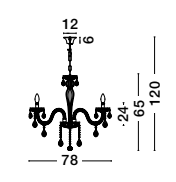

ZANO - 71231402
Chrome Aluminium
Cognac Glass & K9 Crystals
LED E14 8x5 Watt 230 Volt
IP20 Bulb Excluded
D: 78 H1: 65 H2: 120 cm