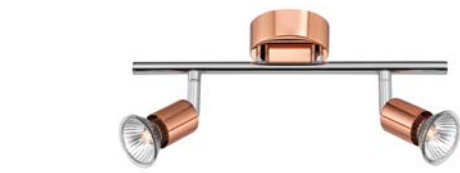

BASE - 660006
Copper Metal
LED GU10 2x5 Watt 230 Volt
IP20 Bulb Excluded
L: 31 W: 8 H: 10.9 cm