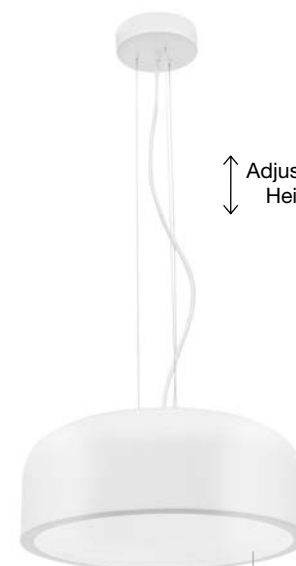

PERLETO - 826801

Metal & Acrylic Diffuser
Matt White Outside & Inside
White Fabric Wire
LED E27 2x12 Watt 230 Volt
IP20 Bulb Excluded
D: 35 H: 15 H2: 133 cm