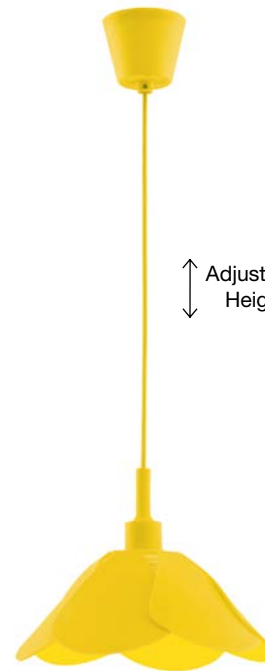

Adjustable Height

ET 6205411

Adjustable Height

ET 6205411

VINCE - 620544

Gray Silicon
Gray Fabric Wire
LED E27 1x12 Watt 230 Volt
IP20 Bulb Excluded
D: 40 H1: 32 H2: 130 cm

Adjustable Height

Adjustable Shape

UDINE - 7204601

Yellow Silicon
Yellow Fabric Wire
Adjustable
LED E27 1x12 Watt 230 Volt
IP20 Bulb Excluded
D: 25 H1: 20 H2: 100 cm

Adjustable Height

ET 6205411

VINCE - 620546

Yellow Silicon
Yellow Fabric Wire
LED E27 1x12 Watt 230 Volt
IP20 Bulb Excluded
D: 40 H1: 32 H2: 130 cm