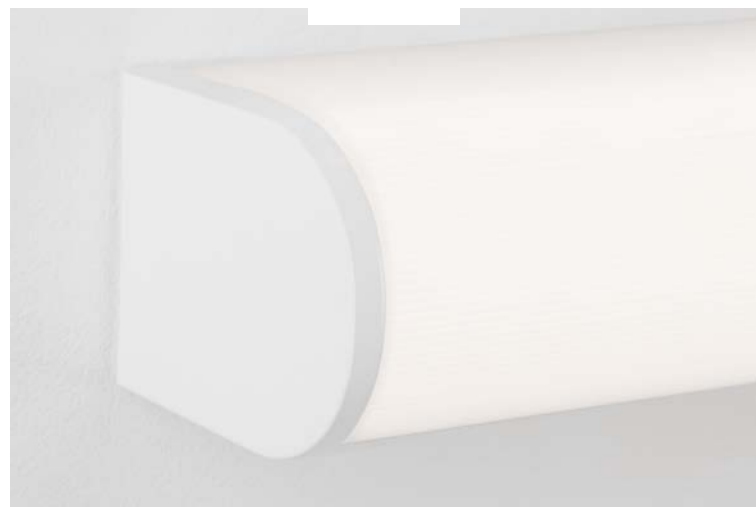

9600461

OR

IP44

9600502

CORSO - 9600422

Chrome ABS & Acrylic
LED 12 Watt 230 Volt
960Lm 3000K IP44
L: 60 W: 12 H: 4.2 cm

IP44

NOOR - 9600502