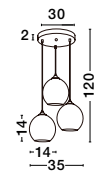

NAZIO - 9080252
Gradient Gold Glass
Chrome Aluminium
LED E27 1x12 Watt 230 Volt
IP20 Bulb Excluded
D: 25 H: 120 cm