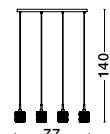

NICE - 8538104

Chrystal
& Chrome Aluminium
LED G9 1x5 Watt 230 Volt
IP20 Bulb Excluded
D: 77 W: 11 H: 140 cm