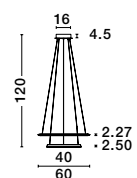

LYON - 8502961
 Matt White Aluminium
 & Crystal
 LED G9 6x5 Watt 230 Volt
 IP20 Bulb Excluded
 L: 46 H: 20 cm

Adjustable Height

NETUNO - 9312837

Triac Dimmable
 Chrome Aluminium & Crystal
 LED 36 Watt 230 Volt
 1980Lm 3000K IP20
 D1: 60 D2: 40 H: 120 cm