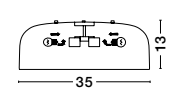

PERLETO - 826808

Metal & Acrylic Diffuser
Coffe Brown Outside
Matt White Inside
LED E27 2x12 Watt 230 Volt
IP20 Bulb Excluded
D: 35 H: 13 cm