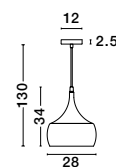

NALA - 9207602
Chrome Aluminium
Smoke Glass
LED E27 1x12 Watt 230 Volt
IP20 Bulb Excluded
D: 30 H1: 22 H2: 120 cm