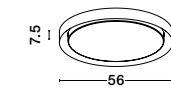

TROY - 9053560
Triac Dimmable
Metal & Acrylic Diffuser
Gold Leaf Outside
White Inside
LED 50 Watt 230 Volt
2750Lm 3000K IP20
D: 56 H: 7.5 cm