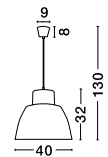

Adjustable Height

ET 6205411

VINCE - 620541

White Silicon
White Fabric Wire
LED E27 1x12 Watt 230 Volt
IP20 Bulb Excluded
D: 40 H1: 32 H2: 130 cm

VINCE - 620545

Green Silicon
Green Fabric Wire
LED E27 1x12 Watt 230 Volt
IP20 Bulb Excluded
D: 40 H1: 32 H2: 130 cm