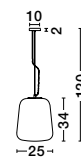

OLIVERIO - 7212603

Gradient Smoke Glass
Chrome Aluminium
LED E27 1x12 Watt 230 Volt
IP20 Bulb Excluded
D: 25 H1: 34 H2: 120 cm