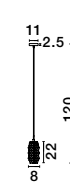

LAVAL - 838190
Clear Glass
& Chrome Aluminium
LED E14 1x5 Watt 230 Volt
IP20 Bulb Excluded
D: 8 H: 120 cm