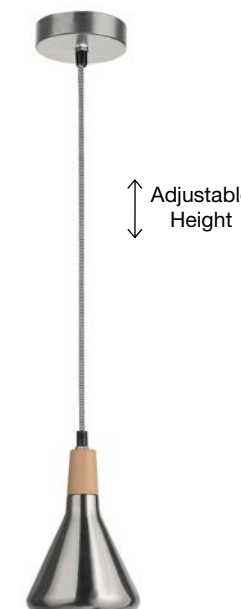

VENANZIO - 7605177
Nickel Metal & Natural Wood
Black & White Fabric Wire
LED E14 1x5 Watt 230 Volt
IP20 Bulb Excluded
D: 12.5 H: 13 H₂: 120 cm