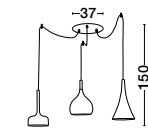

ET 8666031

RAGU - 866603

Metal & Acrylic Diffuser
 Bronze Outside
 Matt White Inside
 LED E27 4x12 Watt 230 Volt
 IP20 Bulb Excluded
 D: 36 W: 36 H: 10 cm

NUORESE - 8942201

Dark Brown Aluminium Outside
Gold Inside
LED E27 3x12 Watt 230 Volt
IP20 Bulb Excluded
D: 37 H: 150 cm