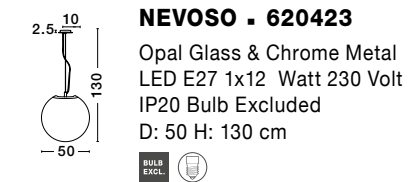

Adjustable Height

GL 93617431

FROZEN - 9361743
Clear Glass & Acrylic Inside
Chrome Aluminium
LED E27 1x12 Watt 230 Volt
IP20 Bulb Excluded
D: 40 H: 120 cm

Adjustable Height

GL 93617421

FROZEN - 9361742
Clear Glass & Acrylic Inside
Chrome Aluminium
LED E27 1x12 Watt 230 Volt
IP20 Bulb Excluded
D: 30 H: 120 cm