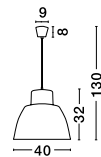

VINCE - 620544

Gray Silicon
Gray Fabric Wire
LED E27 1x12 Watt 230 Volt
IP20 Bulb Excluded
D: 40 H1: 32 H2: 130 cm