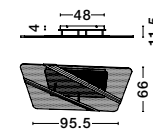

JERTUNA - 9545296
Gold Aluminium & Acrylic
LED 96 Watt 230 Volt
5788Lm 3000K IP20
L: 95.5 W: 66 H: 11.5 cm