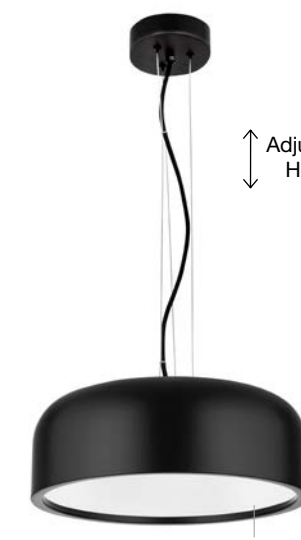

PERLETO - 826803

Metal & Acrylic Diffuser
Matt Black Outside
Matt White Inside
Black Fabric Wire
LED E27 2x12 Watt 230 Volt
IP20 Bulb Excluded
D: 35 H: 15 H2: 133 cm