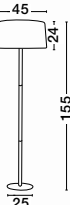

ARRIGO - 7605184
Natural Wood & White Metal
White Fabric Shade
White Fabric Wire
LED E27 1x12 Watt 230 Volt
IP20 Bulb Excluded
D: 45 H: 24 H2: 155 cm

BULB EXCL.