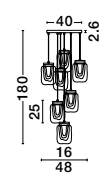

Adjustable Height

GRANI - 9160281
Triac Dimmable
Brushed Gold Steel
Amber & Gold Glass
LED 1x4 Watt 230 Volt
118Lm 3000K IP20
L: 16 W: 10 H: 25 H₂: 180 cm

Adjustable Height

GRANI - 9160286
Triac Dimmable
Brushed Gold Steel
Amber & Gold Glass
LED 6x4 Watt 230 Volt
708Lm 3000K IP20
L: 98 W: 16 H: 180 cm

Adjustable Height

GRANI - 9160287
Triac Dimmable
Brushed Gold Steel
Amber & Gold Glass
LED 7x4 Watt 230 Volt
826Lm 3000K IP20
D: 48 H: 180 cm