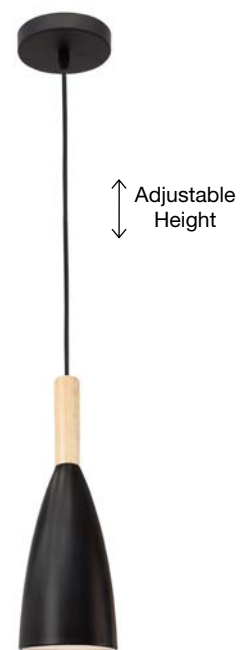

GRANT - 8883802
Black Aluminium
Natural Wood
Black Fabric Wire
LED E14 1x5 Watt 230 Volt
IP20 Bulb Excluded
D: 9 H: 28 H₂: 155 cm