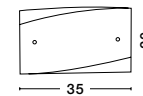

BENITO - 9123522
White & Silver
Crackle Glass
LED E27 2x12 Watt 230 Volt
IP20 Bulb Excluded
L: 35 H: 20 cm