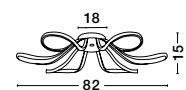

LANA - 17241401
Matt White Aluminium & Acrylic
LED 100 Watt 230 Volt
6000Lm 4000K IP20
D: 82 H: 15 cm