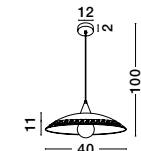

VERONA - 7326323
Chrome Metal
White Glass & Gold Iridescent
LED E27 1x12 Watt 230 Volt
IP20 Bulb Excluded
D: 40 H1: 11 H2: 100 cm