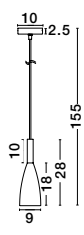

GRANT - 8883802
Black Aluminium
Natural Wood
Black Fabric Wire
LED E14 1x5 Watt 230 Volt
IP20 Bulb Excluded
D: 9 H: 28 H₂: 155 cm