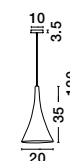

NUORESE - 8942202

Dark Brown Aluminium Outside
Gold Inside
LED E27 1x12 Watt 230 Volt
IP20 Bulb Excluded
D: 20 H1: 35 cm H2: 120 cm

NUORESE - 8942204

Dark Brown Aluminium Outside
Gold Inside
LED E27 1x12 Watt 230 Volt
IP20 Bulb Excluded
D: 20 H1: 35 cm H2: 120 cm