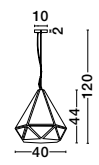

**HANDMADE
GLASS**

GL 79105601

Adjustable
Height

GL 547848001

Adjustable
Height

GL 72526011

GL 518598701

Adjustable
Height

GL 71428011