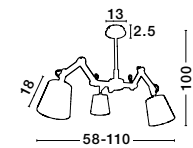

LEGNO - 40203
Natural Wood
White Fabric Shade
E27 3x40 Watt 230 Volt
IP20 Bulb Excluded
L: 58-110 H: 100

BULB EXCL.