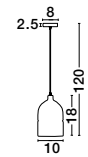

Adjustable Height

ALANZO - 91622801

Gray Concrete
Gray Fabric Wire
LED E27 1x12 Watt 230 Volt
IP20 Bulb Excluded
D: 10 H1: 18 H2: 120 cm

Adjustable Height

COPERTINA - 546202

Elephant Gray Steel Outside
Matt White Steel Inside
LED E27 1x60 Watt 230 Volt
IP20 Bulb Excluded
D: 70 H1: 33 H2: 170 cm