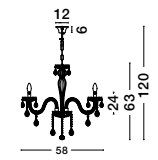

ZANO - 71231401
Chrome Aluminium
Cognac Glass & K9 Crystals
LED E14 5x5 Watt 230 Volt
IP20 Bulb Excluded
D: 58 H1: 63 H2: 120 cm