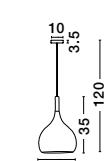

NUORESE - 8942203

Dark Brown Aluminium Outside
Gold Inside
LED E27 1x12 Watt 230 Volt
IP20 Bulb Excluded
D: 24 H1: 35 cm H2: 120 cm