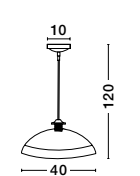

BENITO - 9112142
White & Silver
Crackle Glass
LED E27 1x12 Watt 230 Volt
IP20 Bulb Excluded
D: 40 H1: 11 H2: 120 cm