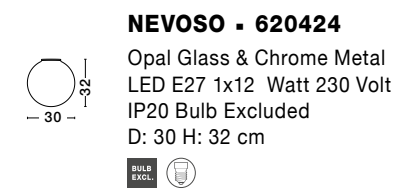

Adjustable Height

GL 93617431

FROZEN - 9361743
Clear Glass & Acrylic Inside
Chrome Aluminium
LED E27 1x12 Watt 230 Volt
IP20 Bulb Excluded
D: 40 H: 120 cm

Adjustable Height

GL 93617421

FROZEN - 9361742
Clear Glass & Acrylic Inside
Chrome Aluminium
LED E27 1x12 Watt 230 Volt
IP20 Bulb Excluded
D: 30 H: 120 cm