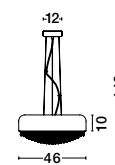

LYON - 8502962
Matt White Aluminium
& Crystal
LED G9 6x5 Watt 230 Volt
IP20 Bulb Excluded
L: 46 H: 140 cm