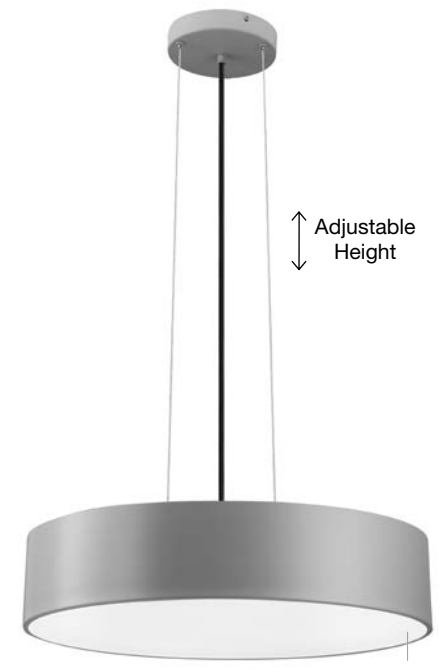

ET 5504051

Adjustable Height

FINEZZA - 550405

Metal & Acrylic Diffuser
 Matt White Outside & Inside
 White Fabric Wire
 LED E27 3x12 Watt 230 Volt
 IP20 Bulb Excluded
 D: 50 H: 10 H2: 130 cm

FINEZZA - 550401