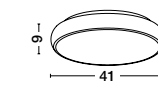

GAP - 8100982

Black Aluminium
Acrylic Diffuser
LED 38 Watt 230 Volt
2090Lm 3000K IP20
D: 41 H: 9 cm