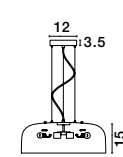

PERLETO - 826801

Metal & Acrylic Diffuser
Matt White Outside & Inside
White Fabric Wire
LED E27 2x12 Watt 230 Volt
IP20 Bulb Excluded
D: 35 H: 15 H2: 133 cm