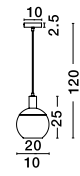

AUDREY - 8823001

Clear Glass
Brass Metal
Black PVC Wire
LED E27 1x12 Watt 230 Volt
IP20 Bulb Excluded
D: 20 H1: 25 H2: 120 cm