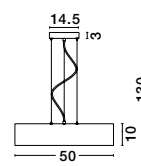

ET 5504051

Adjustable Height

FINEZZA - 550405

Metal & Acrylic Diffuser
 Matt White Outside & Inside
 White Fabric Wire
 LED E27 3x12 Watt 230 Volt
 IP20 Bulb Excluded
 D: 50 H: 10 H2: 130 cm

FINEZZA - 550401