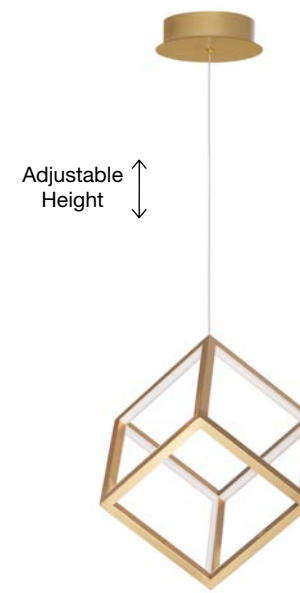

Adjustable
Height

Adjustable
Height

GABBIA - 9818252

Triac Dimmable
Gold Aluminium
& Silicone
LED 45 Watt 230 Volt
3375Lm 3000K IP20
L: 25 W: 25 H: 190 cm

GABBIA - 9818232

Triac Dimmable
Gold Aluminium
& Silicone
LED 110 Watt 230 Volt
8250Lm 3000K IP20
L: 56 W: 48.5 H: 156 cm

GABBIA - 9818162

Triac Dimmable
Gold Aluminium
& Silicone
LED 20 Watt 230 Volt
1500Lm 3000K IP20
L: 16 W: 16 H: 16 cm

GABBIA - 9818242

Triac Dimmable
Gold Aluminium
& Silicone
LED 110 Watt 230 Volt
8250Lm 3000K IP20
L: 64 W: 35.9 H: 41 cm