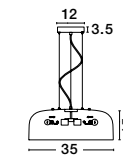

PERLETO - 826803

Metal & Acrylic Diffuser
Matt Black Outside
Matt White Inside
Black Fabric Wire
LED E27 2x12 Watt 230 Volt
IP20 Bulb Excluded
D: 35 H: 15 H2: 133 cm