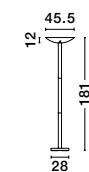

ROCCO - 9020301

Triac Dimmable
Satin Nickel Metal
& Acrylic
Matt White Glass
LED 30 Watt 230 Volt
2700Lm 3000K IP20
D: 45.5 H: 181 cm