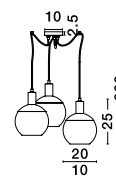

AUDREY - 8823002

Clear Glass
Brass Metal
Black PVC Wire
LED E27 3x12 Watt 230 Volt
IP20 Bulb Excluded
D: 20 H1: 25 H2: 320 cm