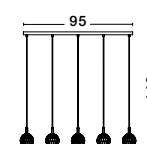

LARA - 8540404
Clear Glass
& Chrome Aluminium
LED G9 5x5 Watt 230 Volt
IP20 Bulb Excluded
D: 95 W: 12 H: 140 cm