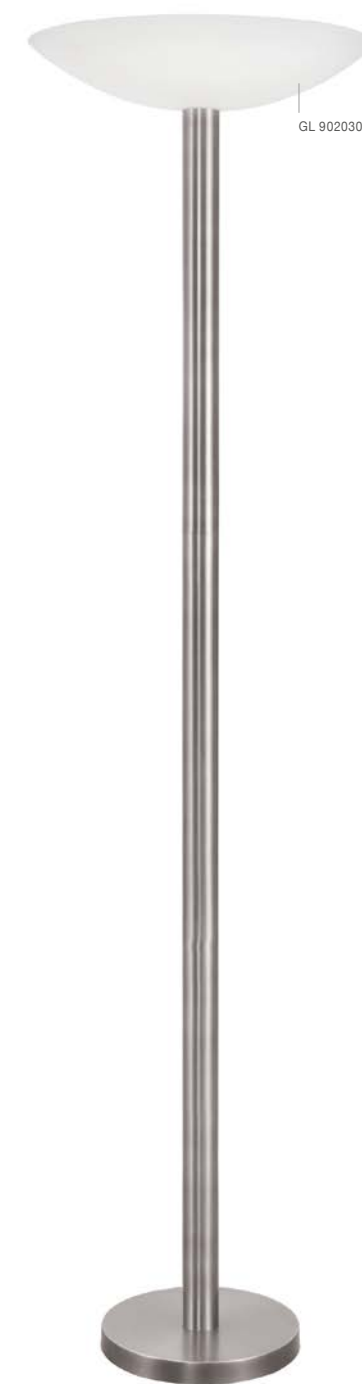

GL 90203011

ROCCO - 9020301

Triac Dimmable
Satin Nickel Metal
& Acrylic
Matt White Glass
LED 30 Watt 230 Volt
2700Lm 3000K IP20
D: 45.5 H: 181 cm