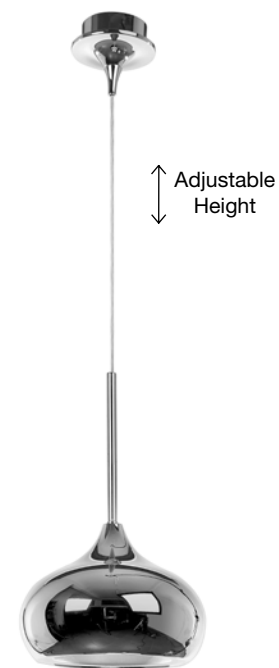

CIOTO - 5704801
Chrome Metal Outside
White Chrome Inside
LED E14 1x12 Watt 230 Volt
IP20 Bulb Excluded
D: 20 H1: 14.5 H2: 130 cm