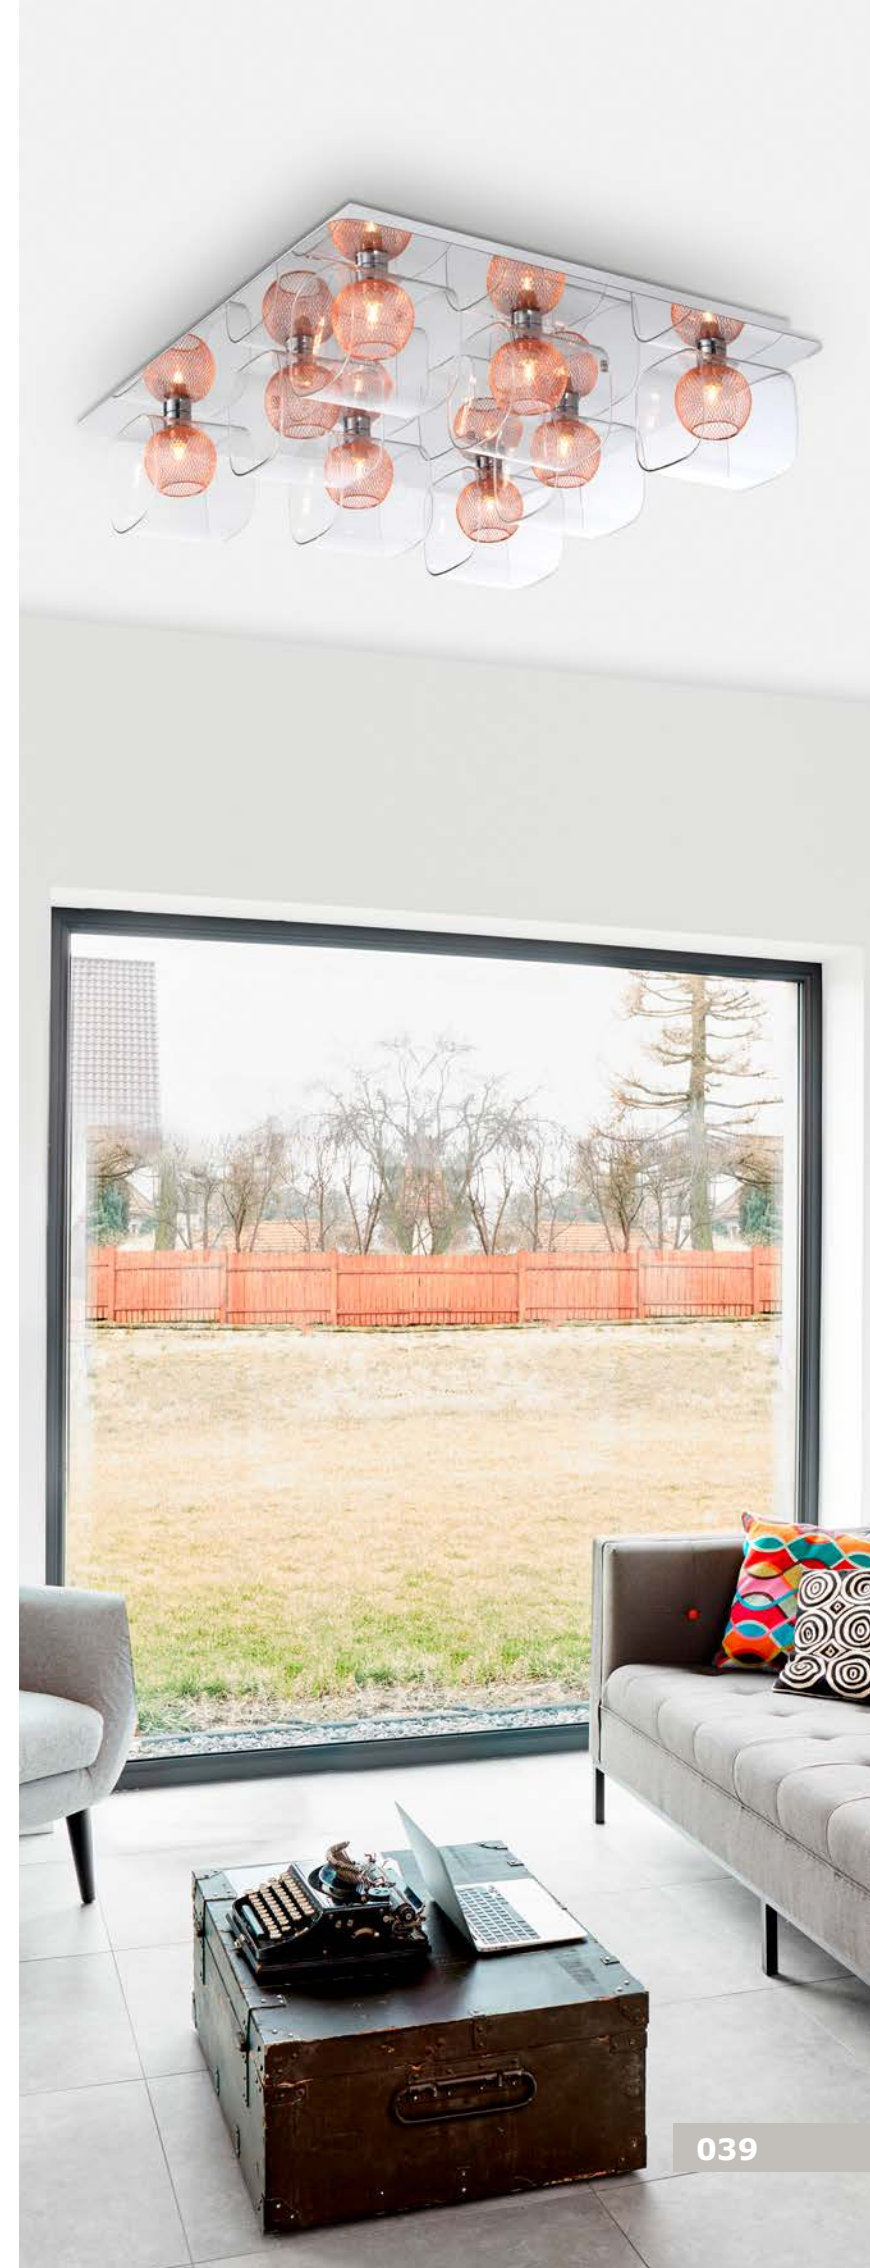

GL 13003013012
GL 13003013011

BOCCALE - 1300301303
Chrome Aluminium
Clear Glass
LED G9 3x5 Watt 230 Volt
IP20 Bulb Included
L: 65 W: 10 H: 120 cm

GL 83374011

CECELIA - 8337402
Chrome Aluminium
Clear Glass & Rose Gold Frame
LED G9 8x5 Watt 230 Volt
IP20 Bulb Included
L: 60 W: 54 H: 15 cm

GL 13003013012
GL 13003013011

BOCCALE - 1300301304
Chrome Aluminium
Clear Glass
LED G9 4x5 Watt 230 Volt
IP20 Bulb Included
L: 32 W: 32 H: 12cm

GL 13003013012
GL 13003013011

BOCCALE - 1300301302
Chrome Aluminium
Clear Glass
LED G9 1x5 Watt 230 Volt
IP20 Bulb Included
D: 12 W: 12.6 H: 10.3 cm