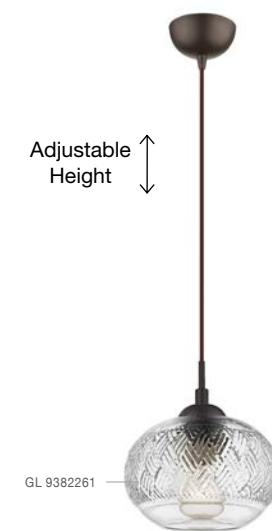

Adjustable Height

GL 8381841

NORD - 838184

Clear Glass
Brown Metal Base
Brown Fabric Wire
LED E14 1x5 Watt 230 Volt
IP20 Bulb Excluded
D: 12 H1: 22.5 H2: 120 cm

Adjustable Height

GL 8381801

NORD - 838180

Clear Glass
Brown Metal Base
Brown Fabric Wire
LED E14 1x5 Watt 230 Volt
IP20 Bulb Excluded
D: 15 H1: 23.5 H2: 120 cm

Adjustable Height

GL 8381821

NORD - 838182

Clear Glass
Brown Metal Base
Brown Fabric Wire
LED E14 1x5 Watt 230 Volt
IP20 Bulb Excluded
D: 18 H1: 21.5 H2: 120 cm

DEVON - 938226
 Clear Glass
 Brown Metal Base
 Brown Fabric Wire
 LED E27 1x12 Watt 230 Volt
 IP20 Bulb Excluded
 D: 18 H1: 19.5 H2: 120 cm