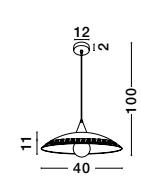

ANDRIA - 7326324
Chrome Metal
White Glass & Silver Iridescent
LED E27 1x12 Watt 230 Volt
IP20 Bulb Excluded
D: 40 H1: 11 H2: 100 cm