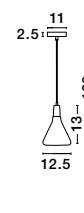

JUNO - 8800902
White Aluminium Outside
Gold Aluminium Inside
Natural Wood
White Fabric Wire
LED E27 1x40 Watt 230 Volt
IP20 Bulb Excluded
D: 18 H: 28 H₂: 140 cm