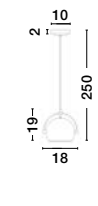

DEGLI - 6990401
Black Metal Outside
Aluminium Inside
Black Fabric Wire
LED E27 1x12 Watt 230 Volt
IP20 Bulb Excluded
D: 18 H: 19 H2: 250 cm