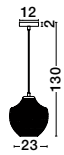

CLARO - 9103531

Smoke Glass
Black Metal
LED E27 1x12 Watt 230 Volt
IP20 Bulb Excluded
D: 23 H: 130 cm