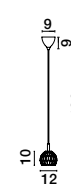

LARA - 8540401
Clear Glass
& Chrome Aluminium
LED G9 1x5 Watt 230 Volt
IP20 Bulb Excluded
D: 12 H: 130 cm