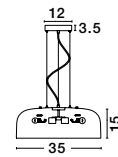

PERLETO - 826804

Metal & Acrylic Diffuser
Matt Coffee Brown Outside
Matt White Inside
Black Fabric Wire
LED E27 2x12 Watt 230 Volt
IP20 Bulb Excluded
D: 35 H: 15 H2: 133 cm