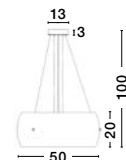

CHIARA - 6100401

Chrome Aluminium
Clear Glass
LED E27 5x12 Watt 230 Volt
IP20 Bulb Excluded
D: 50 H1: 20 H2: 100 cm