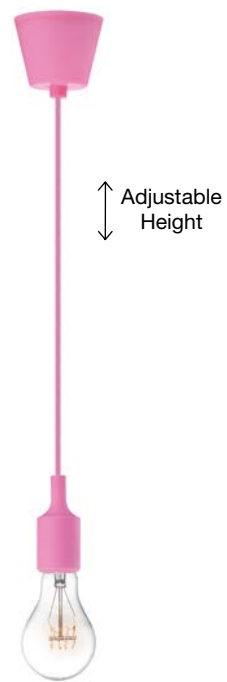

Adjustable Height

Adjustable Shape

UDINE - 7204602

Green Silicon
Green Fabric Wire
Adjustable
LED E27 1x12 Watt 230 Volt
IP20 Bulb Excluded
D: 25 H1: 20 H2: 100 cm

SWING - 620027
 Yellow Silicon
 Yellow Fabric Wire
 LED E27 1x12 Watt 230 Volt
 IP20 Bulb Excluded
 D: 4.5 H: 10 H2: 100 cm