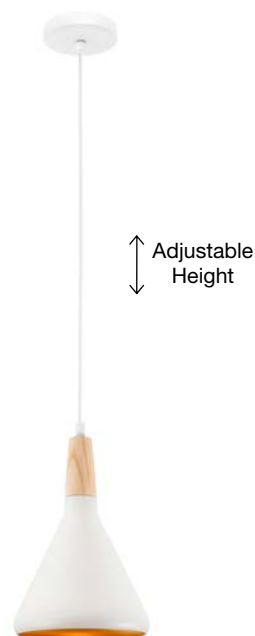

JUNO - 8800902
White Aluminium Outside
Gold Aluminium Inside
Natural Wood
White Fabric Wire
LED E27 1x40 Watt 230 Volt
IP20 Bulb Excluded
D: 18 H: 28 H₂: 140 cm