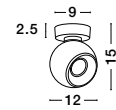

TORE - 665001
Matt White Aluminium
LED GU10 1x5 Watt 230 Volt
IP20 Bulb Excluded
D: 12 H: 15 cm