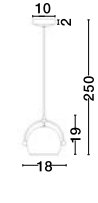

DEGLI - 6990402
Rust Metal Outside
Aluminium Inside
Black Fabric Wire
LED E27 1x12 Watt 230 Volt
IP20 Bulb Excluded
D: 18 H: 19 H2: 250 cm