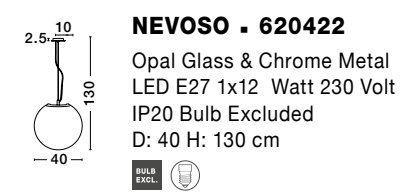

Adjustable Height

GL 93617431

FROZEN - 9361743
Clear Glass & Acrylic Inside
Chrome Aluminium
LED E27 1x12 Watt 230 Volt
IP20 Bulb Excluded
D: 40 H: 120 cm

Adjustable Height

GL 93617421

FROZEN - 9361742
Clear Glass & Acrylic Inside
Chrome Aluminium
LED E27 1x12 Watt 230 Volt
IP20 Bulb Excluded
D: 30 H: 120 cm