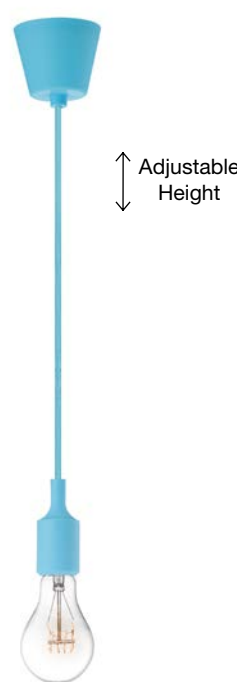

SWING - 620022
Sky Blue Silicon
Sky Blue Fabric Wire
LED E27 1x12 Watt 230 Volt
IP20 Bulb Excluded
D: 4.5 H: 10 H2: 100 cm