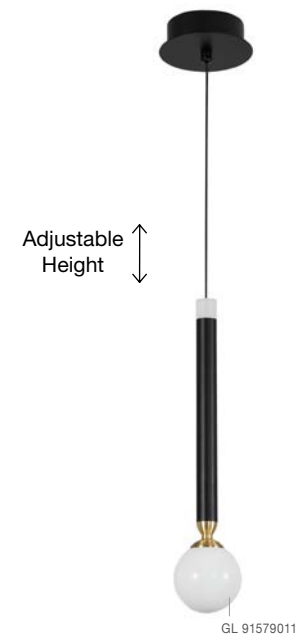

CAYO - 9157901
Opal Glass & Acrylic
Brass & Black Aluminium
LED 1x5 Watt 230 Volt
250Lm 3000K IP20
D: 8 H: 38.5 H₂: 120 cm