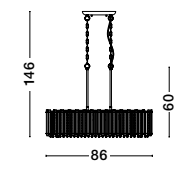

CRY 90465051
CRY 90465052

ELEMENT - 9046506

Chrome Aluminium
Glass & K9 Crystal
LED G9 6x5 Watt 230 Volt
IP20 Bulb Excluded
D: 86 W: 24 H: 60 H2: 146 cm