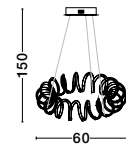

LED WARM WHITE DRIVER INCL.

RINGS - 9104351
 Triac Dimmable
 Sandy Black Aluminium & Acrylic
 LED 60 Watt 230 Volt
 2310Lm 3000K IP20
 D: 40 H: 120 cm

LED WARM WHITE DRIVER INCL.

Adjustable
Height

ZINIA - 9817462