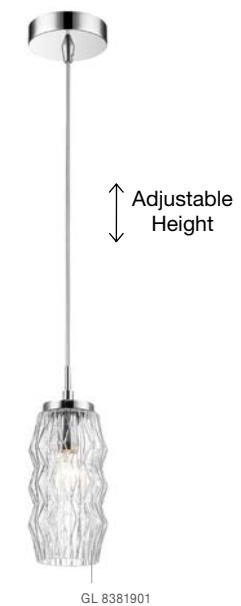

LAVAL - 838190
Clear Glass
& Chrome Aluminium
LED E14 1x5 Watt 230 Volt
IP20 Bulb Excluded
D: 8 H: 120 cm

LARA - 8540402
Clear Glass
& Chrome Aluminium
LED COB 5 Watt 230 Volt
480Lm 3000K IP20
D: 12 W: 12 H: 12 cm