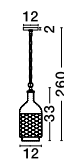

Adjustable
Height

GL 72526011

CELSO - 7252601
Antique Brass Metal
Clear Glass
LED E27 1x12 Watt 230 Volt
IP20 Bulb Excluded
D: 28 H1: 34 H2: 120 cm

GL 518598701

CHICAGO - 51859870
Brass Metal
Clear Handmade Glass
Brass Metal Chain
LED E27 1x12 Watt 230 Volt
IP20 Bulb Excluded
D: 12 H1: 33 H2: 260 cm