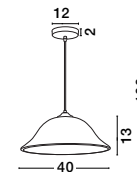

VINCA - 605805
Chrome Metal
Alabaster Glass
LED E27 1x12 Watt 230 Volt
IP20 Bulb Excluded
D: 40 H1: 13 H2: 100 cm