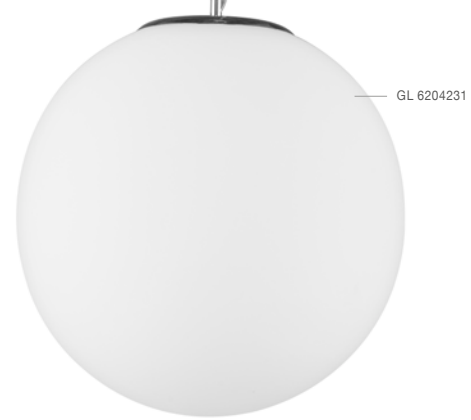

Adjustable Height

GL 92042031

FROZEN - 9204203
Clear Glass & Acrylic Inside
Chrome Aluminium
LED E27 1x12 Watt 230 Volt
IP20 Bulb Excluded
D: 20 H: 120 cm

Adjustable Height

GL 93617411

FROZEN - 9361741
Clear Glass & Acrylic Inside
Chrome Aluminium
LED E27 1x12 Watt 230 Volt
IP20 Bulb Excluded
D: 25 H: 120 cm

Adjustable Height

GL 93617431

FROZEN - 9361743
Clear Glass & Acrylic Inside
Chrome Aluminium
LED E27 1x12 Watt 230 Volt
IP20 Bulb Excluded
D: 40 H: 120 cm

Adjustable Height

GL 93617421

FROZEN - 9361742
Clear Glass & Acrylic Inside
Chrome Aluminium
LED E27 1x12 Watt 230 Volt
IP20 Bulb Excluded
D: 30 H: 120 cm

NEVOSO - 620421
 Opal Glass & Chrome Metal
 LED E27 1x12 Watt 230 Volt
 IP20 Bulb Excluded
 D: 30 H: 130 cm

NEVOSO - 620422
 Opal Glass & Chrome Metal
 LED E27 1x12 Watt 230 Volt
 IP20 Bulb Excluded
 D: 40 H: 130 cm