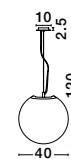

FROZEN - 9361743
Clear Glass & Acrylic Inside
Chrome Aluminium
LED E27 1x12 Watt 230 Volt
IP20 Bulb Excluded
D: 40 H: 120 cm