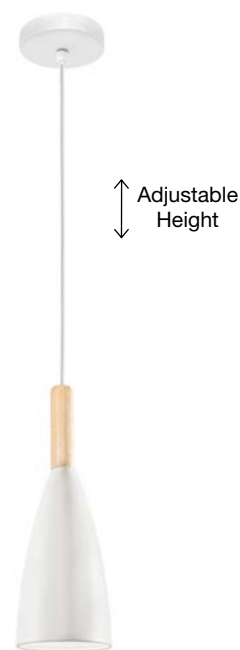

GRANT - 8883801
White Aluminium
Natural Wood
White Fabric Wire
LED E14 1x5 Watt 230 Volt
IP20 Bulb Excluded
D: 9 H: 28 H₂: 155 cm