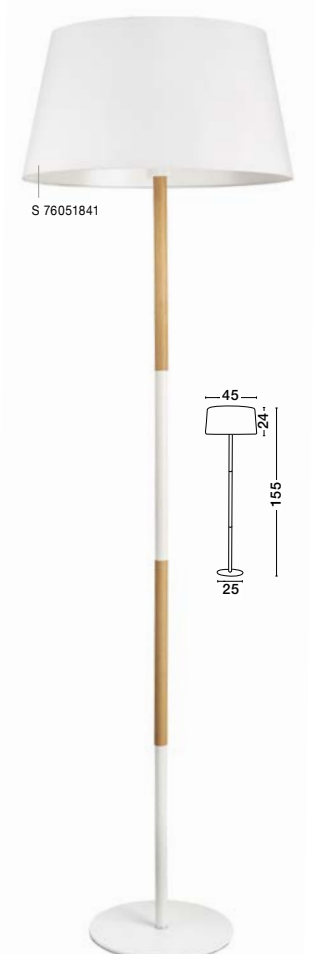

ARRIGO - 7605184
Natural Wood & White Metal
White Fabric Shade
White Fabric Wire
LED E27 1x12 Watt 230 Volt
IP20 Bulb Excluded
D: 45 H: 24 H2: 155 cm

BULB EXCL.

BULB EXCL.