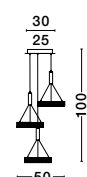

CORONA - 7402401

Chrome Aluminium Acrylic & Crystal
LED 36 Watt 230 Volt
2160Lm 3500K IP20
D: 50 H: 100 cm