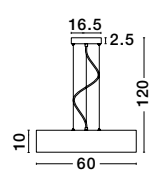

RODA - 616804

Gray Aluminium
Acrylic Diffuser
LED 46 Watt 230 Volt
2760Lm 3000K IP20
D: 60 H: 120 cm