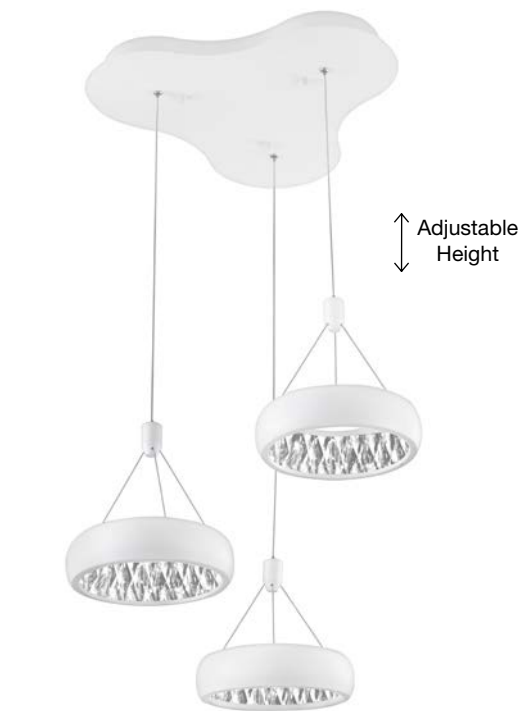

LUMI - 17320201
Matt White Aluminium Outside
& Crystal Inside
LED 36 Watt 230 Volt
2160Lm 3000K IP20
D: 45 H: 120 cm