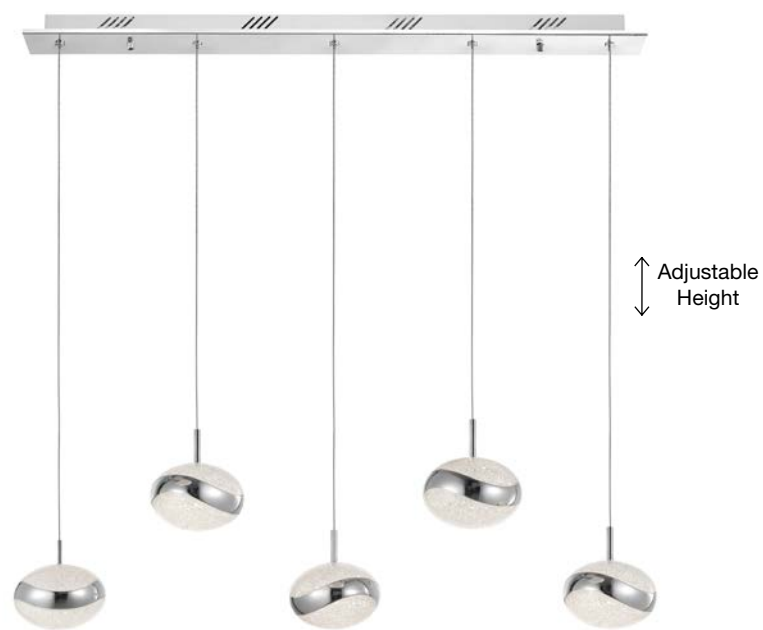

NICE - 8538102

Chrystal
& Chrome Aluminium
LED G9 1x5 Watt 230 Volt
IP20 Bulb Excluded
D: 11 H: 12 cm

Adjustable
Height

NICE - 8538101

Chrystal
& Chrome Aluminium
LED G9 1x5 Watt 230 Volt
IP20 Bulb Excluded
D: 11 H: 140 cm

Adjustable
Height

NICE - 8538104

Chrystal
& Chrome Aluminium
LED G9 1x5 Watt 230 Volt
IP20 Bulb Excluded
D: 77 W: 11 H: 140 cm

Adjustable
Height

NICE - 8538105

Chrystal
& Chrome Aluminium
LED G9 1x5 Watt 230 Volt
IP20 Bulb Excluded
D: 19 H: 140 cm

Adjustable Height

DELANO - 9988004

Chrome Aluminium & Acrylic Crystal Sand
LED 40 Watt 230 Volt
2600Lm 3000K IP20
L: 88 W: 9 H: 140 cm

Adjustable Height

CORONA - 7402402

Chrome Aluminium Acrylic & Crystal
LED 12 Watt 230 Volt
720Lm 3500K IP20
D: 27 H: 100 cm

Adjustable Height

GL 85016521

VALENCE - 8501652

Crystal & White Glass
Chrome Aluminium
LED G9 6x5 Watt 230 Volt
IP20 Bulb Excluded
D: 42 H: 140 cm

GL 85016521

VALENCE - 8501651

Crystal & White Glass
LED G9 6x5 Watt 230 Volt
IP20 Bulb Excluded
D: 42 H: 19 cm