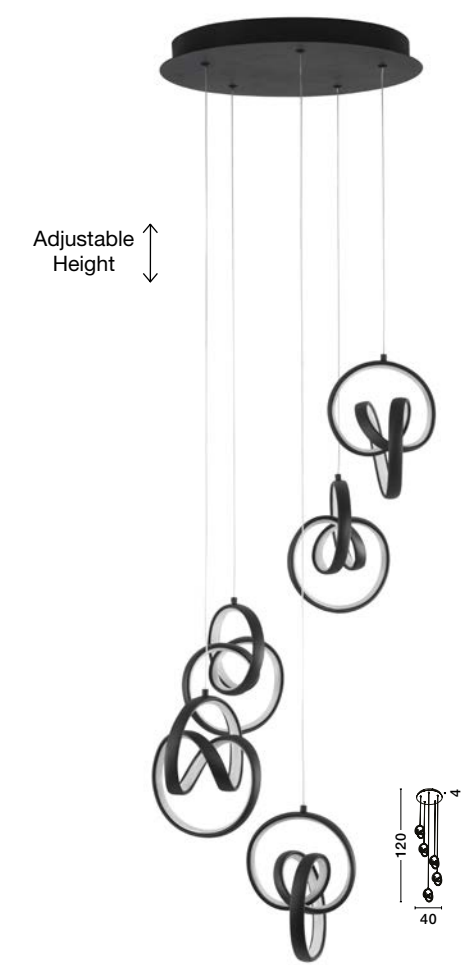

RINGS - 9104351
Triac Dimmable
Sandy Black Aluminium & Acrylic
LED 60 Watt 230 Volt
2310Lm 3000K IP20
D: 40 H: 120 cm

LED WARM WHITE DRIVER INCL.