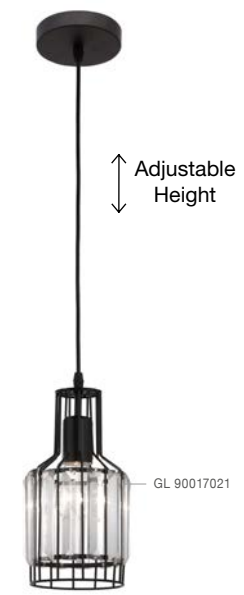

CARTER - 9001703
Black Aluminium & Crystal
LED E27 1x12 Watt 230 Volt
IP20 Bulb Excluded
D: 13.5 H: 25 H2: 120 cm