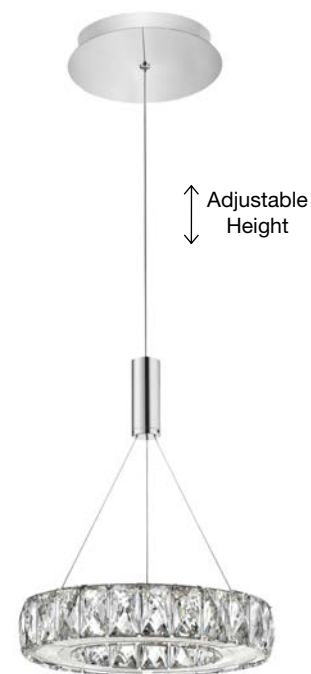

Adjustable Height

CORONA - 7402402

Chrome Aluminium Acrylic & Crystal
LED 12 Watt 230 Volt
720Lm 3500K IP20
D: 27 H: 100 cm