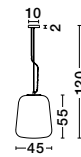

OLIVERIO - 7212601

Gradient Smoke Glass
Chrome Aluminium
LED E27 1x12 Watt 230 Volt
IP20 Bulb Excluded
D: 45 H1: 55 H2: 120 cm