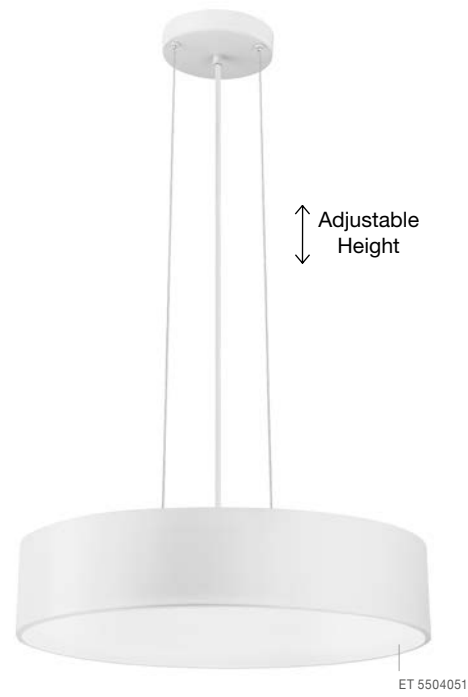

ET 5504051

Adjustable Height