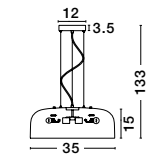

PERLETO - 826802

Metal & Acrylic Diffuser
Steel Gray Outside
Matt White Inside
Black Fabric Wire
LED E27 2x12 Watt 230 Volt
IP20 Bulb Excluded
D: 35 H: 15 H2: 133 cm