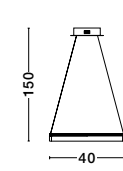

Adjustable Height

ALSO YOU CAN DO

Rotating

NADOR - 88622103 D

Triac Dimmable
 Coffee Brown Aluminium
 & Acrylic Adjustable
 LED 135 Watt 230 Volt
 10080Lm 3000K IP20
 D: 80 H: 120 cm

EDGAR - 9086020

Triac Dimmable
 Sand White Aluminium
 & Acrylic
 LED 35 Watt 230 Volt
 2400Lm 3000K IP20
 L: 91 W: 26 H: 36 cm