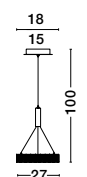

CORONA - 7402402

Chrome Aluminium Acrylic & Crystal
LED 12 Watt 230 Volt
720Lm 3500K IP20
D: 27 H: 100 cm