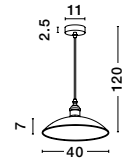

SANGRO - 9181400
Diamond White Glass
Gold Metal
LED E27 1x12 Watt 230 Volt
IP20 Bulb Excluded
D: 40 H1: 7 H2: 120 cm