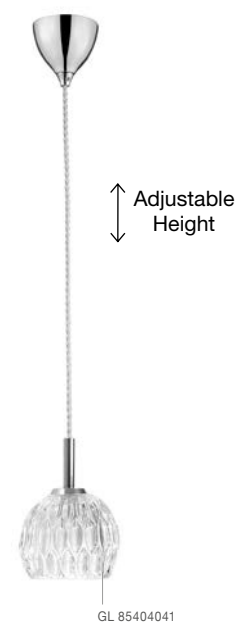

ALSO YOU CAN DO

Rotating

NETUNO - 9349061

Triac Dimmable
 Chrome Aluminium & Crystal
 LED 30 Watt 230 Volt
 1560Lm 3000K IP20
 D: 45 H: 21.5 cm

LARA - 8540401
 Clear Glass
 & Chrome Aluminium
 LED G9 1x5 Watt 230 Volt
 IP20 Bulb Excluded
 D: 12 H: 130 cm