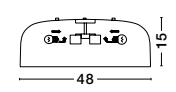

PERLETO - 526804

Metal & Acrylic Diffuser
Matt Elephant Gray Outside
Matt White Inside
LED E27 3x12 Watt 230 Volt
IP20 Bulb Excluded
D: 48 H: 15 cm