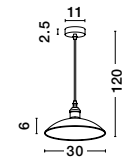

SANGRO - 9181300
Diamond White Glass
Gold Metal
LED E27 1x12 Watt 230 Volt
IP20 Bulb Excluded
D: 30 H1: 6 H2: 120 cm