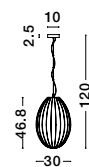

HECTOR . 9190033

Chrome Metal
Opal Glass
LED E27 1x12 Watt 230 Volt
IP20 Bulb Excluded
D: 30 H: 46.8 H₂: 120 cm