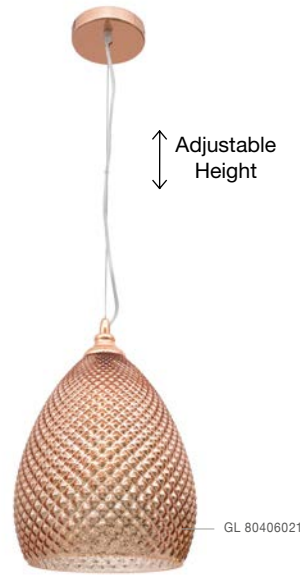

GL 91137121

MAROU - 9113712
 Amber Glass
 Brass Metal
 LED E27 1x12 Watt 230 Volt
 Bulb Excluded IP20
 D: 19.5 H: 46.4 H2: 120 cm

GL 91137111

MAROU - 9113711
 Smoky Gray Glass
 Matt Black Metal
 LED E27 1x12 Watt 230 Volt
 Bulb Excluded IP20
 D: 19.5 H: 46.4 H2: 120 cm