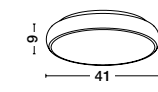

GAP - 8100981

White Aluminium
Acrylic Diffuser
LED 38 Watt 230 Volt
2090Lm 3000K IP20
D: 41 H: 9 cm