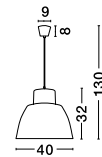

VINCE - 620546

Yellow Silicon
Yellow Fabric Wire
LED E27 1x12 Watt 230 Volt
IP20 Bulb Excluded
D: 40 H1: 32 H2: 130 cm