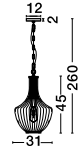

Adjustable
Height

GL 72526011

CELSO - 7252601
Antique Brass Metal
Clear Glass
LED E27 1x12 Watt 230 Volt
IP20 Bulb Excluded
D: 28 H1: 34 H2: 120 cm

GL 518598701

CHICAGO - 51859870
Brass Metal
Clear Handmade Glass
Brass Metal Chain
LED E27 1x12 Watt 230 Volt
IP20 Bulb Excluded
D: 12 H1: 33 H2: 260 cm

Adjustable
Height

GL 71428011

FLAVIO - 7142801
Antique Brass Metal
Clear Glass
LED E27 1x12 Watt 230 Volt
IP20 Bulb Excluded
D: 40 H1: 44 H2: 120 cm

ZUCCA - 618884
 Blue-Gray Handmade Glass
 Black Metal Chain
 LED E27 1x12 Watt 230 Volt
 IP20 Bulb Excluded
 D: 31 H1: 45 H2: 260 cm