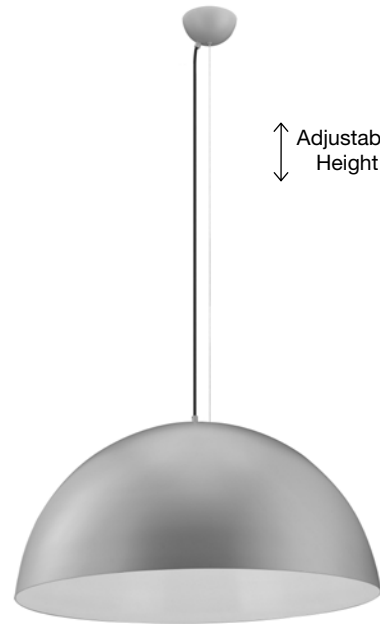

Adjustable Height

ALANZO - 91622801

Gray Concrete
Gray Fabric Wire
LED E27 1x12 Watt 230 Volt
IP20 Bulb Excluded
D: 10 H1: 18 H2: 120 cm

Adjustable Height

COPERTINA - 546202

Elephant Gray Steel Outside
Matt White Steel Inside
LED E27 1x60 Watt 230 Volt
IP20 Bulb Excluded
D: 70 H1: 33 H2: 170 cm