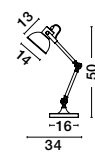

DUNIK - 6713001
White Metal
LED E14 1x5 Watt 230 Volt
IP20 Bulb Excluded
D: 14 H: 50 cm