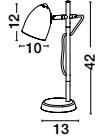

BULB EXCL.

ARRIGO - 7605184
 Natural Wood & White Metal
 White Fabric Shade
 White Fabric Wire
 LED E27 1x12 Watt 230 Volt
 IP20 Bulb Excluded
 D: 45 H: 24 H2: 155 cm

BULB EXCL.

ALINA - 8808402
 White Metal & Natural Wood
 LED E27 1x12 Watt 230 Volt
 IP20 Bulb Excluded
 D: 13 H: 42 cm