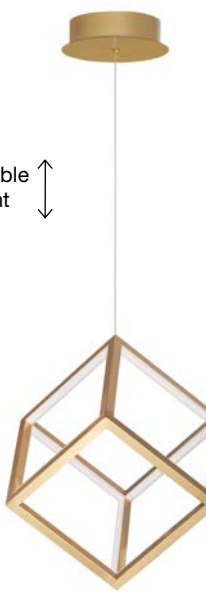

Adjustable
Height