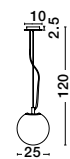

Adjustable Height

GL 92042031

FROZEN - 9204203
Clear Glass & Acrylic Inside
Chrome Aluminium
LED E27 1x12 Watt 230 Volt
IP20 Bulb Excluded
D: 20 H: 120 cm

Adjustable Height

GL 93617411

FROZEN - 9361741
Clear Glass & Acrylic Inside
Chrome Aluminium
LED E27 1x12 Watt 230 Volt
IP20 Bulb Excluded
D: 25 H: 120 cm