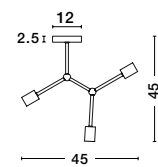

CALISTO - 9404073
Brass Metal
LED E27 3x12 Watt 230 Volt
IP20 Bulb Excluded
D: 45 H: 45 cm