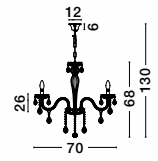

VENEZIA - 536802
 Chrome Aluminium
 Glass & K9 Crystals
 LED E14 8x5 Watt 230 Volt
 IP20 Bulb Excluded
 D: 70 H: 68 H2: 130 cm

VENEZIA - 536801
 Chrome Aluminium
 Glass & K9 Crystals
 LED E14 5x5 Watt 230 Volt
 IP20 Bulb Excluded
 D: 58 H: 67 H2: 130 cm