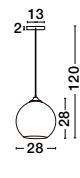

BENNETT - 9332902
Chrome Glass & Metal
LED E27 3x12 Watt 230 Volt
IP20 Bulb Excluded
D: 35 H1: 14 H2: 120 cm