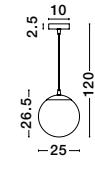

NAZIO - 9080352
Gradient Gold Glass
Chrome Aluminium
LED E27 1x12 Watt 230 Volt
IP20 Bulb Excluded
D: 35 H: 120 cm