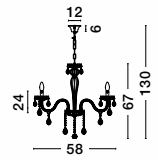

VENEZIA - 536802
 Chrome Aluminium
 Glass & K9 Crystals
 LED E14 8x5 Watt 230 Volt
 IP20 Bulb Excluded
 D: 70 H: 68 H2: 130 cm

VENEZIA - 536801
 Chrome Aluminium
 Glass & K9 Crystals
 LED E14 5x5 Watt 230 Volt
 IP20 Bulb Excluded
 D: 58 H: 67 H2: 130 cm