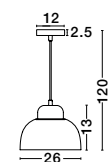

VICTORIA - 9104262
Blue & White Aluminium
White PVC Wire
LED E27 1x12 Watt 230 Volt
IP20 Bulb Excluded
D: 26 H: 13 H₂: 120 cm