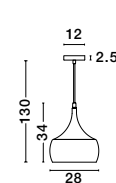

NALA - 9207601
Chrome Aluminium
Opal Glass
LED E27 1x12 Watt 230 Volt
IP20 Bulb Excluded
D: 30 H1: 22 H2: 120 cm