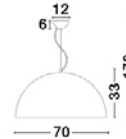

Adjustable Height

ALANZO - 91622801

Gray Concrete
Gray Fabric Wire
LED E27 1x12 Watt 230 Volt
IP20 Bulb Excluded
D: 10 H1: 18 H2: 120 cm

Adjustable Height

COPERTINA - 546202

Elephant Gray Steel Outside
Matt White Steel Inside
LED E27 1x60 Watt 230 Volt
IP20 Bulb Excluded
D: 70 H1: 33 H2: 170 cm