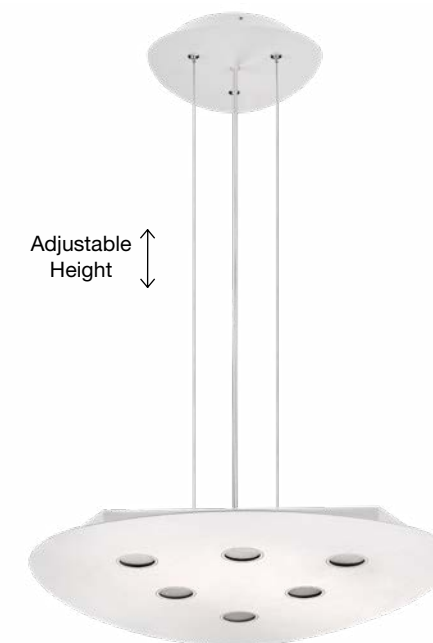

TRIANGOLO - 51609201
Aluminium Sand White
LED 30 Watt 230 Volt
1800Lm 3000K IP20
L: 46 W: 45.5 H: 120 cm