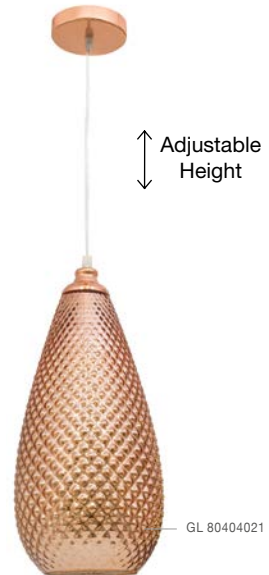

GL 91137121

MAROU - 9113712
 Amber Glass
 Brass Metal
 LED E27 1x12 Watt 230 Volt
 Bulb Excluded IP20
 D: 19.5 H: 46.4 H2: 120 cm

GL 91137111

MAROU - 9113711
 Smoky Gray Glass
 Matt Black Metal
 LED E27 1x12 Watt 230 Volt
 Bulb Excluded IP20
 D: 19.5 H: 46.4 H2: 120 cm