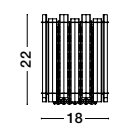

ELEMENT - 9046500

Chrome Aluminium
Glass & K9 Crystal
LED G9 1x5 Watt 230 Volt
IP20 Bulb Excluded
D: 18 W: 11 H: 22 cm