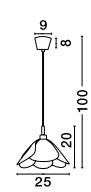

UDINE - 7204602

Green Silicon
Green Fabric Wire
Adjustable
LED E27 1x12 Watt 230 Volt
IP20 Bulb Excluded
D: 25 H1: 20 H2: 100 cm