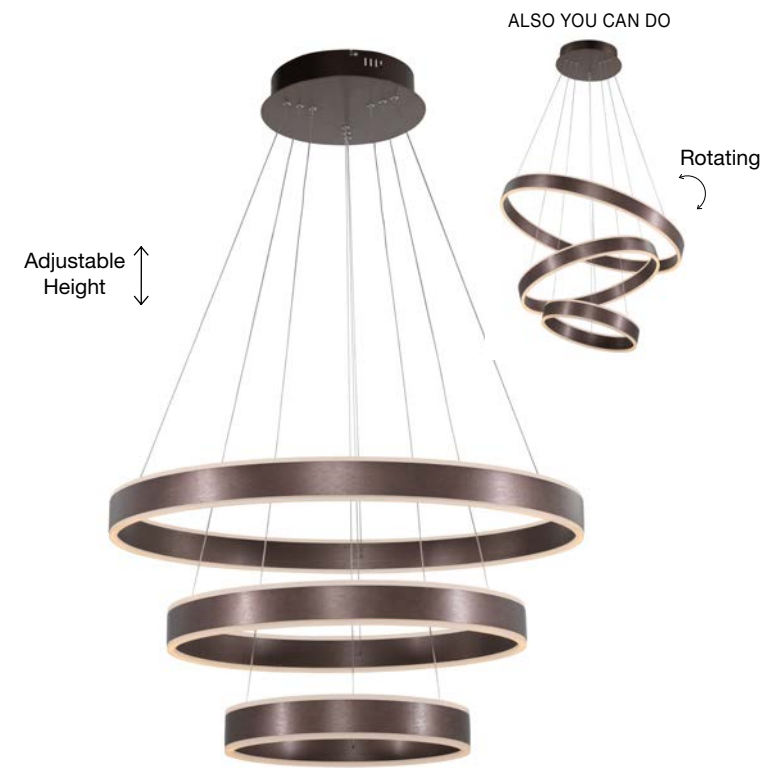

Adjustable Height

GALAXY - 9180302

Triac Dimmable
 Chrome Aluminium
 White Metal & Acrylic
 LED 47.5 Watt 230 Volt
 2280Lm 3000K IP20
 D: 62 H: 120 cm

GALAXY - 9180301

Triac Dimmable
 Chrome Aluminium
 White Metal & Acrylic
 LED 34.5 Watt 230 Volt
 1656Lm 3000K IP20
 D: 57.5 W: 42.5 H: 10 cm

Adjustable Height

ALSO YOU CAN DO

Rotating

NADOR - 88622103 D

Triac Dimmable
 Coffee Brown Aluminium
 & Acrylic Adjustable
 LED 135 Watt 230 Volt
 10080Lm 3000K IP20
 D: 80 H: 120 cm

EDGAR - 9086020

Triac Dimmable
 Sand White Aluminium
 & Acrylic
 LED 35 Watt 230 Volt
 2400Lm 3000K IP20
 L: 91 W: 26 H: 36 cm