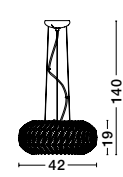

VALENCE - 8501652

Crystal & White Glass
Chrome Aluminium
LED G9 6x5 Watt 230 Volt
IP20 Bulb Excluded
D: 42 H: 140 cm