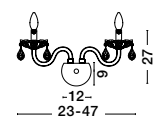

VENEZIA - 536802
 Chrome Aluminium
 Glass & K9 Crystals
 LED E14 8x5 Watt 230 Volt
 IP20 Bulb Excluded
 D: 70 H: 68 H2: 130 cm

VENEZIA - 536801
 Chrome Aluminium
 Glass & K9 Crystals
 LED E14 5x5 Watt 230 Volt
 IP20 Bulb Excluded
 D: 58 H: 67 H2: 130 cm