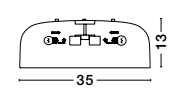

PERLETO - 826807

Metal & Acrylic Diffuser
Steel Gray Outside
Matt White Inside
LED E27 2x12 Watt 230 Volt
IP20 Bulb Excluded
D: 35 H: 13 cm