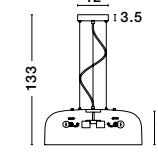

PERLETO - 926812

Metal & Acrylic Diffuser
Gold Leaf Outside
Matt White Inside
Black Fabric Wire
LED E27 2x12 Watt 230 Volt
IP20 Bulb Excluded
D: 35 H: 15 H2: 133 cm