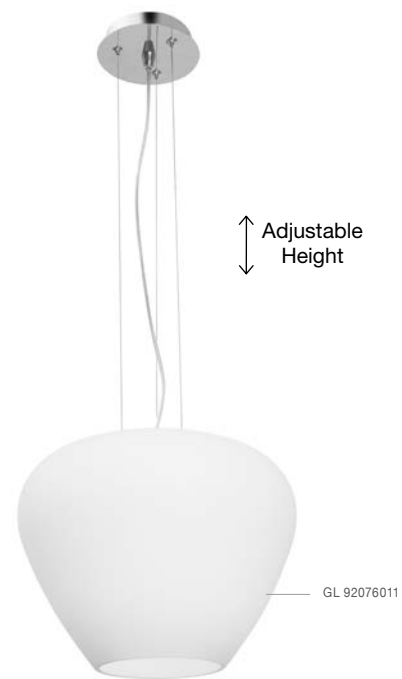

NALA - 9207602
 Chrome Aluminium
 Smoke Glass
 LED E27 1x12 Watt 230 Volt
 IP20 Bulb Excluded
 D: 30 H1: 22 H2: 120 cm

FIORITO - 42114801
 White Glass
 Black Fabric Wire
 LED E27 1x12 Watt 230 Volt
 IP20 Bulb Excluded
 D: 25 H1: 33 H2: 190 cm

FUMO - 42110003
 Gray Glass & White Metal
 White Fabric Wire
 LED E27 1x12 Watt 230 Volt
 IP20 Bulb Excluded
 D: 23 H1: 52 H2: 205 cm

BEL - 9412135
 Amber Glass & Chrome Metal
 Clear PVC Wire
 LED E27 1x12 Watt 230 Volt
 IP20 Bulb Excluded
 D: 28 H1: 34 H2: 130 cm