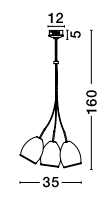

PICCOLO - 5712605
Matt Black Outside
White Chrome Metal Inside
LED E27 3x12 Watt 230 Volt
IP20 Bulb Excluded
D: 35 H: 160 cm