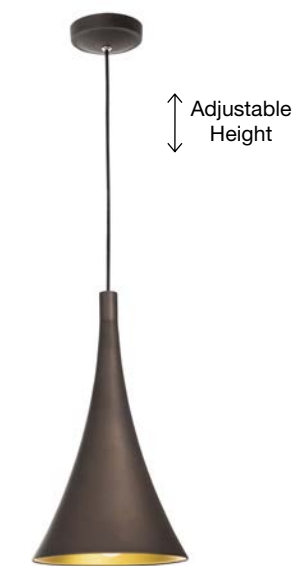

NUORESE - 8942204

Dark Brown Aluminium Outside
Gold Inside
LED E27 1x12 Watt 230 Volt
IP20 Bulb Excluded
D: 20 H1: 35 cm H2: 120 cm