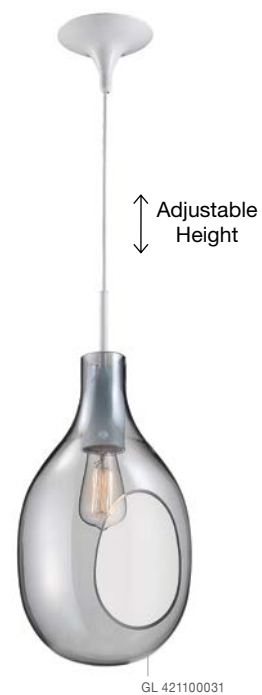

FUMO - 42110003
Gray Glass & White Metal
White Fabric Wire
LED E27 1x12 Watt 230 Volt
IP20 Bulb Excluded
D: 23 H1: 52 H2: 205 cm