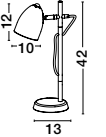

ALINA - 8808401
Black Metal & Natural Wood
LED E27 1x12 Watt 230 Volt
IP20 Bulb Excluded
D: 13 H: 42 cm