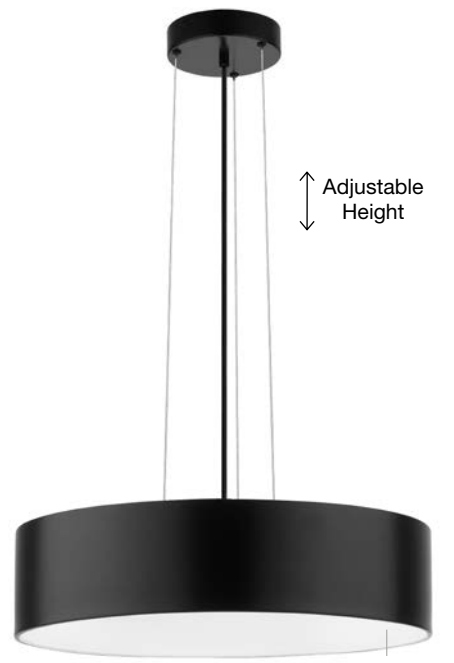

ET 5504051

Adjustable Height