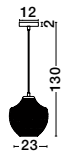

GL 91035331

CLARO - 9103533

Clear Glass
Chrome Aluminium
LED E27 1x12 Watt 230 Volt
IP20 Bulb Excluded
D: 23 H: 130 cm

GL 91035321

CLARO - 9103532

Blue Glass
Black Metal
LED E27 1x12 Watt 230 Volt
IP20 Bulb Excluded
D: 23 H: 130 cm