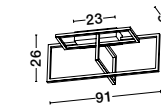

Adjustable Height

ALSO YOU CAN DO

Rotating

NADOR - 88622103 D

Triac Dimmable
 Coffee Brown Aluminium
 & Acrylic Adjustable
 LED 135 Watt 230 Volt
 10080Lm 3000K IP20
 D: 80 H: 120 cm

EDGAR - 9086020

Triac Dimmable
 Sand White Aluminium
 & Acrylic
 LED 35 Watt 230 Volt
 2400Lm 3000K IP20
 L: 91 W: 26 H: 36 cm