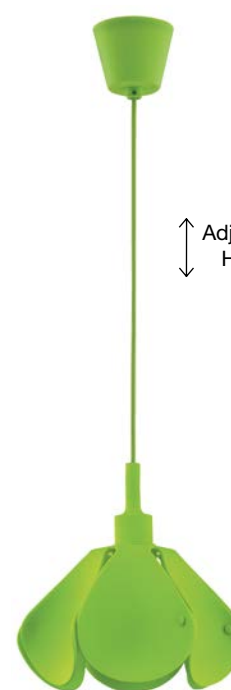

UDINE - 7204601

Yellow Silicon
Yellow Fabric Wire
Adjustable
LED E27 1x12 Watt 230 Volt
IP20 Bulb Excluded
D: 25 H1: 20 H2: 100 cm

Adjustable Height

ET 6205411

VINCE - 620546

Yellow Silicon
Yellow Fabric Wire
LED E27 1x12 Watt 230 Volt
IP20 Bulb Excluded
D: 40 H1: 32 H2: 130 cm