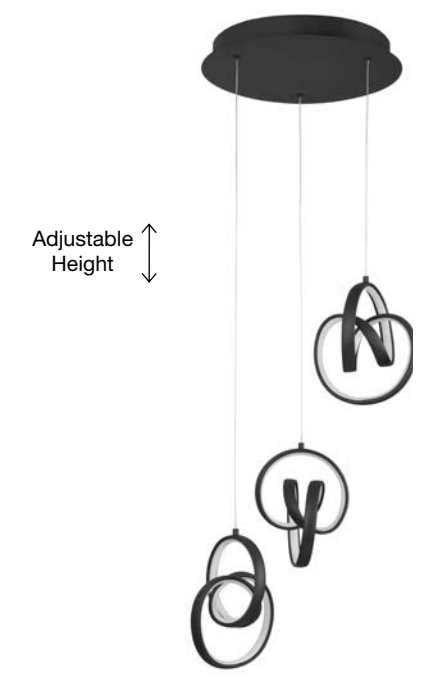

RINGS - 9104331
Triac Dimmable
Sandy Black Aluminium & Acrylic
LED 43 Watt 230 Volt
1895Lm 3000K IP20
D: 34 H: 120 cm

LED WARM WHITE DRIVER INCL.