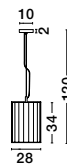

Adjustable
Height

GL 72526011

CELSO - 7252601
Antique Brass Metal
Clear Glass
LED E27 1x12 Watt 230 Volt
IP20 Bulb Excluded
D: 28 H1: 34 H2: 120 cm

GL 518598701

CHICAGO - 51859870
Brass Metal
Clear Handmade Glass
Brass Metal Chain
LED E27 1x12 Watt 230 Volt
IP20 Bulb Excluded
D: 12 H1: 33 H2: 260 cm