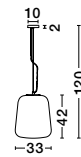

OLIVERIO - 7212602

Gradient Smoke Glass
Chrome Aluminium
LED E27 1x12 Watt 230 Volt
IP20 Bulb Excluded
D: 33 H1: 42 H2: 120 cm