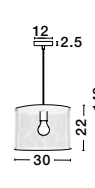

NET - 8809302
White Aluminium
White Fabric Wire
LED E27 1x12 Watt 230 Volt
IP20 Bulb Excluded
D: 30 H: 22 H₂: 140 cm