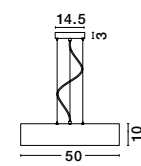

FINEZZA - 550401

Metal & Acrylic Diffuser
Matt Black Outside
Matt White Inside
Black Fabric Wire
LED E27 3x12 Watt 230 Volt
IP20 Bulb Excluded
D: 50 H: 10 H2: 130 cm

FINEZZA - 550402

Metal & Acrylic Diffuser
Matt Gray Outside
Matt White Inside
Black Fabric Wire
LED E27 3x12 Watt 230 Volt
IP20 Bulb Excluded
D: 50 H: 10 H2: 130 cm