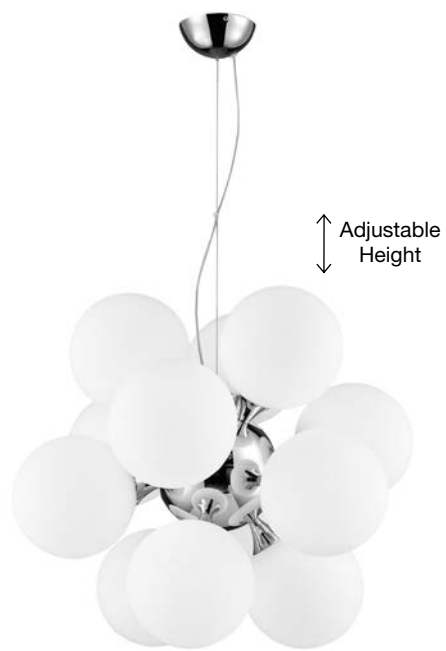

PALLONE - 51414424
Opal White Glass
Chrome Aluminium
LED E27 16x60 Watt 230 Volt
IP20 Bulb Excluded
D: 69 H: 26 H₂: 150 cm