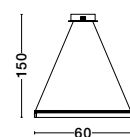

COURTEZ - 9818481
Bronze Aluminium & Acrylic
LED 45 Watt 230 Volt
3375Lm 3000K IP20
D: 60 H: 150 cm