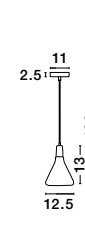

GRANT - 8883802
 Black Aluminium
 Natural Wood
 Black Fabric Wire
 LED E14 1x5 Watt 230 Volt
 IP20 Bulb Excluded
 D: 9 H: 28 H₂: 155 cm

VENANZIO - 7605173
 Matt Black Metal
 Natural Wood
 Black & White Fabric Wire
 LED E14 1x5 Watt 230 Volt
 IP20 Bulb Excluded
 D: 12.5 H: 13 H₂: 120 cm