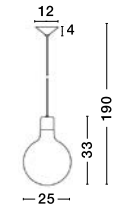

FUMO - 42110003
Gray Glass & White Metal
White Fabric Wire
LED E27 1x12 Watt 230 Volt
IP20 Bulb Excluded
D: 23 H1: 52 H2: 205 cm