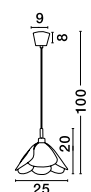

Adjustable Height

ET 6205411

Adjustable Height

ET 6205411

VINCE - 620544

Gray Silicon
Gray Fabric Wire
LED E27 1x12 Watt 230 Volt
IP20 Bulb Excluded
D: 40 H1: 32 H2: 130 cm

Adjustable Height

Adjustable Shape