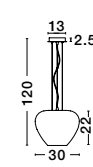

FIORITO - 42114801
White Glass
Black Fabric Wire
LED E27 1x12 Watt 230 Volt
IP20 Bulb Excluded
D: 25 H1: 33 H2: 190 cm