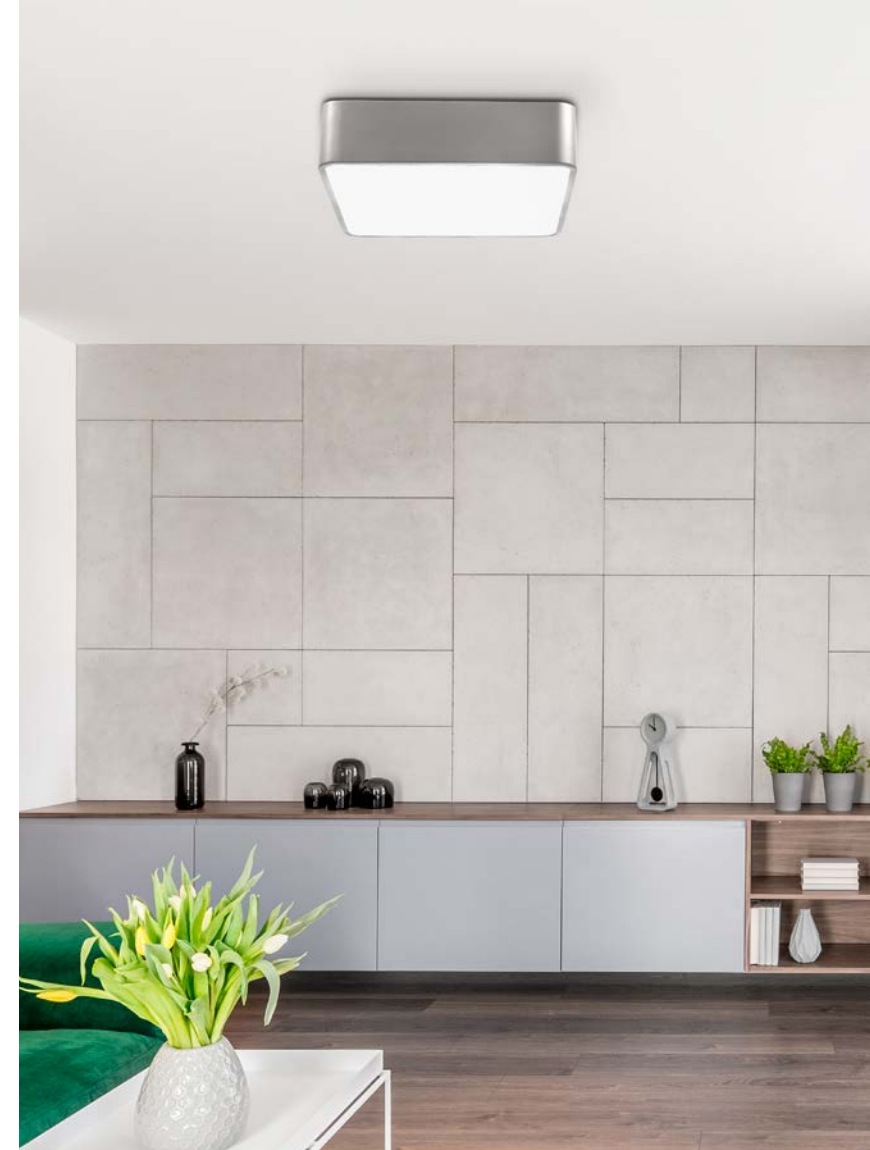

ET 82184041

FINEZZA - 8218401

Metal & Acrylic Diffuser
Matt White Outside & Inside
LED E27 3x12 Watt 230 Volt
IP20 Bulb Excluded
D: 45 H: 11 cm

ET 82184041

FINEZZA - 8218403

Metal & Acrylic Diffuser
Matt Black Outside
Matt White Inside
LED E27 3x12 Watt 230 Volt
IP20 Bulb Excluded
D: 45 H: 11 cm

ET 82184041

FINEZZA - 8218402

Metal & Acrylic Diffuser
Bronze Outside
Matt White Inside
LED E27 3x12 Watt 230 Volt
IP20 Bulb Excluded
D: 45 H: 11 cm

ET 82184041

FINEZZA - 8218404

Metal & Acrylic Diffuser
Satin Nickel Outside
Matt White Inside
LED E27 3x12 Watt 230 Volt
IP20 Bulb Excluded
D: 45 H: 11 cm

ET 8666081

RAGU - 866608

Metal & Acrylic Diffuser
Satin Nickel Outside
Matt White Inside
LED E27 4x12 Watt 230 Volt
IP20 Bulb Excluded
D: 46 W: 46 H: 10 cm

ET 8666031

RAGU - 866604

Metal & Acrylic Diffuser
Satin Nickel Outside
Matt White Inside
LED E27 4x12 Watt 230 Volt
IP20 Bulb Excluded
D: 36 W: 36 H: 10 cm

ET 8666081

RAGU - 866606

Metal & Acrylic Diffuser
Bronze Outside
Matt White Inside
LED E27 4x12 Watt 230 Volt
IP20 Bulb Excluded
D: 46 W: 46 H: 10 cm

ET 8666031

RAGU - 866603

Metal & Acrylic Diffuser
Bronze Outside
Matt White Inside
LED E27 4x12 Watt 230 Volt
IP20 Bulb Excluded
D: 36 W: 36 H: 10 cm