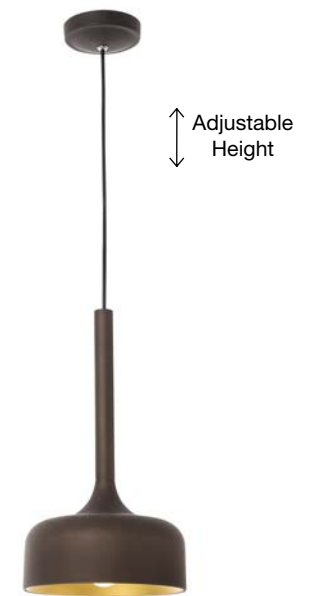

ET 8666031

RAGU - 866603

Metal & Acrylic Diffuser
 Bronze Outside
 Matt White Inside
 LED E27 4x12 Watt 230 Volt
 IP20 Bulb Excluded
 D: 36 W: 36 H: 10 cm

NUORESE - 8942201

Dark Brown Aluminium Outside
Gold Inside
LED E27 3x12 Watt 230 Volt
IP20 Bulb Excluded
D: 37 H: 150 cm