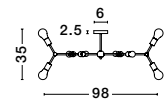

CALISTO - 9404078
Brass Metal
LED E27 8x12 Watt 230 Volt
IP20 Bulb Excluded
D: 98 H: 35 cm