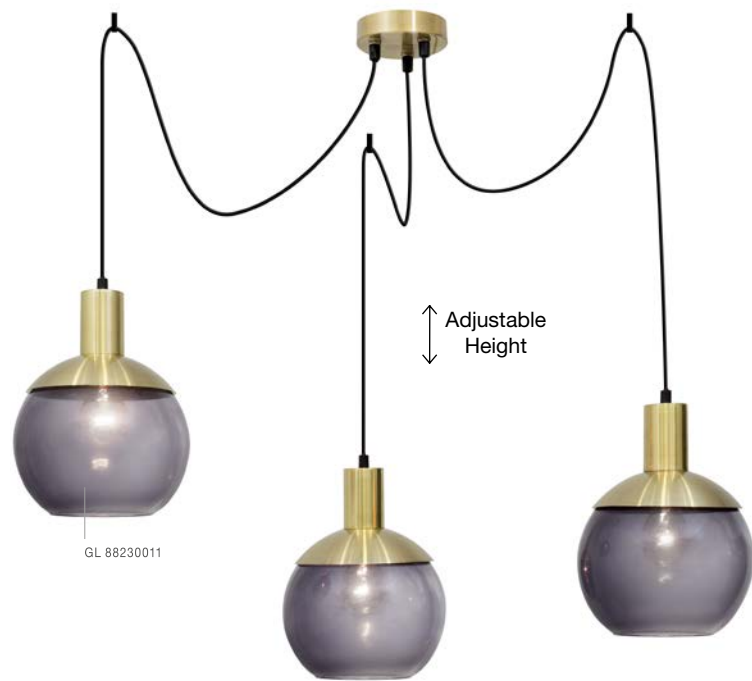

GL 91035311

CLARO - 9103531

Smoke Glass
Black Metal
LED E27 1x12 Watt 230 Volt
IP20 Bulb Excluded
D: 23 H: 130 cm

GL 93617221

JADE - 9361722

Blue Blown Glass
Satin Nickel Metal
LED E27 1x12 Watt 230 Volt
IP20 Bulb Excluded
D: 20 H: 120 cm

AUDREY - 8823001

Clear Glass
Brass Metal
Black PVC Wire
LED E27 1x12 Watt 230 Volt
IP20 Bulb Excluded
D: 20 H1: 25 H2: 120 cm

OLIVERIO - 7212602

Gradient Smoke Glass
Chrome Aluminium
LED E27 1x12 Watt 230 Volt
IP20 Bulb Excluded
D: 33 H1: 42 H2: 120 cm

OLIVERIO - 7212601

Gradient Smoke Glass
Chrome Aluminium
LED E27 1x12 Watt 230 Volt
IP20 Bulb Excluded
D: 45 H1: 55 H2: 120 cm

AUDREY - 8823002

Clear Glass
Brass Metal
Black PVC Wire
LED E27 3x12 Watt 230 Volt
IP20 Bulb Excluded
D: 20 H1: 25 H2: 320 cm

OLIVERIO - 7212603

Gradient Smoke Glass
Chrome Aluminium
LED E27 1x12 Watt 230 Volt
IP20 Bulb Excluded
D: 25 H1: 34 H2: 120 cm

BENNETT - 9332901
 Chrome Glass & Metal
 LED E27 1x12 Watt 230 Volt
 IP20 Bulb Excluded
 D: 28 H1: 28 H2: 120 cm