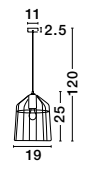

PEPPINO - 7605178
Matt Brass Metal
Black & White Fabric Wire
LED E27 1x12 Watt 230 Volt
IP20 Bulb Excluded
D: 19 H₁: 25 H₂: 120 cm