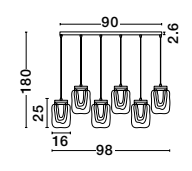

GRANI - 9160286
Triac Dimmable
Brushed Gold Steel
Amber & Gold Glass
LED 6x4 Watt 230 Volt
708Lm 3000K IP20
L: 98 W: 16 H: 180 cm