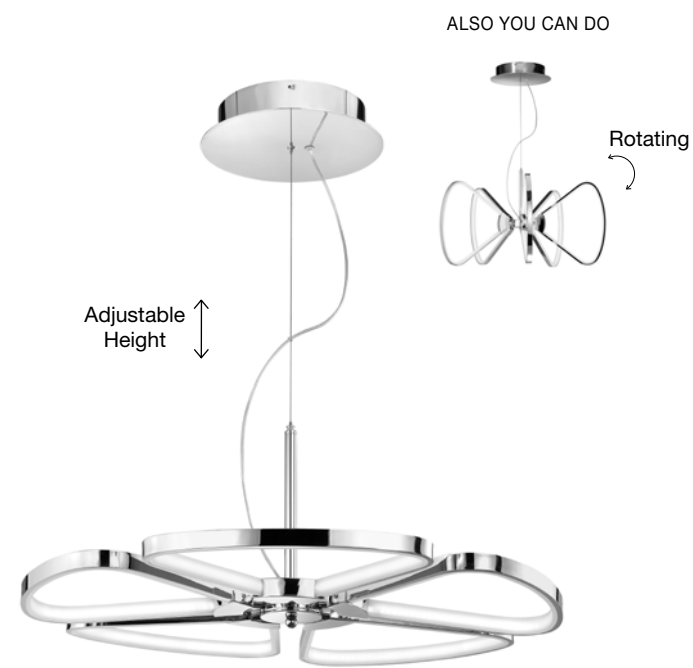

DELLA - 6265201
Chrome Aluminium & Acrylic Adjustable
LED 50 Watt 230 Volt
2800Lm 3000K IP20
D: 72 H: 150 cm