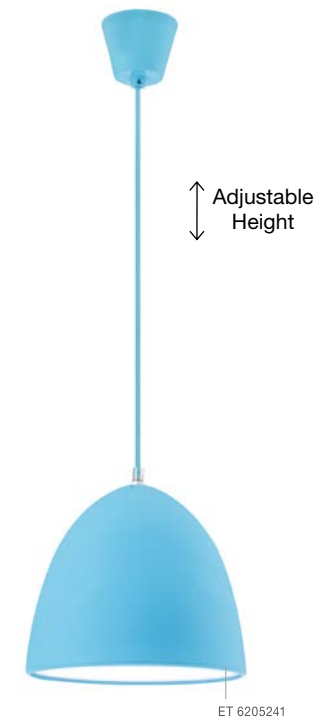

COLORI - 620523
Sky Blue Silicon
Sky Blue Fabric Wire
LED E27 1x12 Watt 230 Volt
IP20 Bulb Excluded
D: 22 H: 24 H2: 120 cm