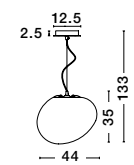

CIOTTOLI - 9619601
Opal White Glass
White Aluminium
LED E27 1x12 Watt 230 Volt
IP20 Bulb Excluded
D: 44 H: 35 H₂: 133 cm