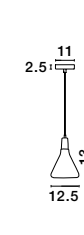

VENANZIO - 7605177
Nickel Metal & Natural Wood
Black & White Fabric Wire
LED E14 1x5 Watt 230 Volt
IP20 Bulb Excluded
D: 12.5 H: 13 H₂: 120 cm