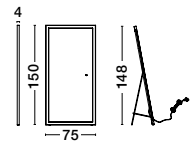

ALSO
YOU CAN
DO

ADON
— 9006018

Sandy Black
& Inner White
Aluminium & Glass
LED · 42 Watt
220-240Volt
1012Lm · 4000K
IP44
Touch Switch
Cable Length:
240 cm
—
L: 75
W: 4
H: 150 cm