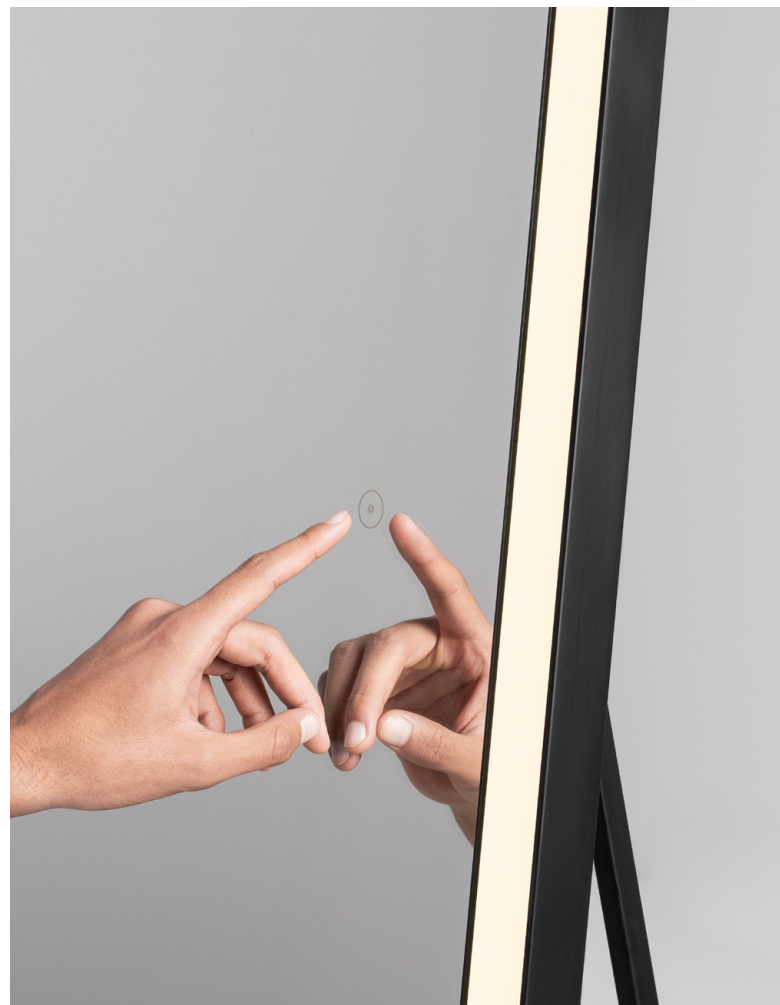

ADON
— 9006018

ALSO
YOU CAN
DO

ADON
— 9006018

Sandy Black
& Inner White
Aluminium & Glass
LED · 42 Watt
220-240Volt
1012Lm · 4000K
IP44
Touch Switch
Cable Length:
240 cm
—
L: 75
W: 4
H: 150 cm